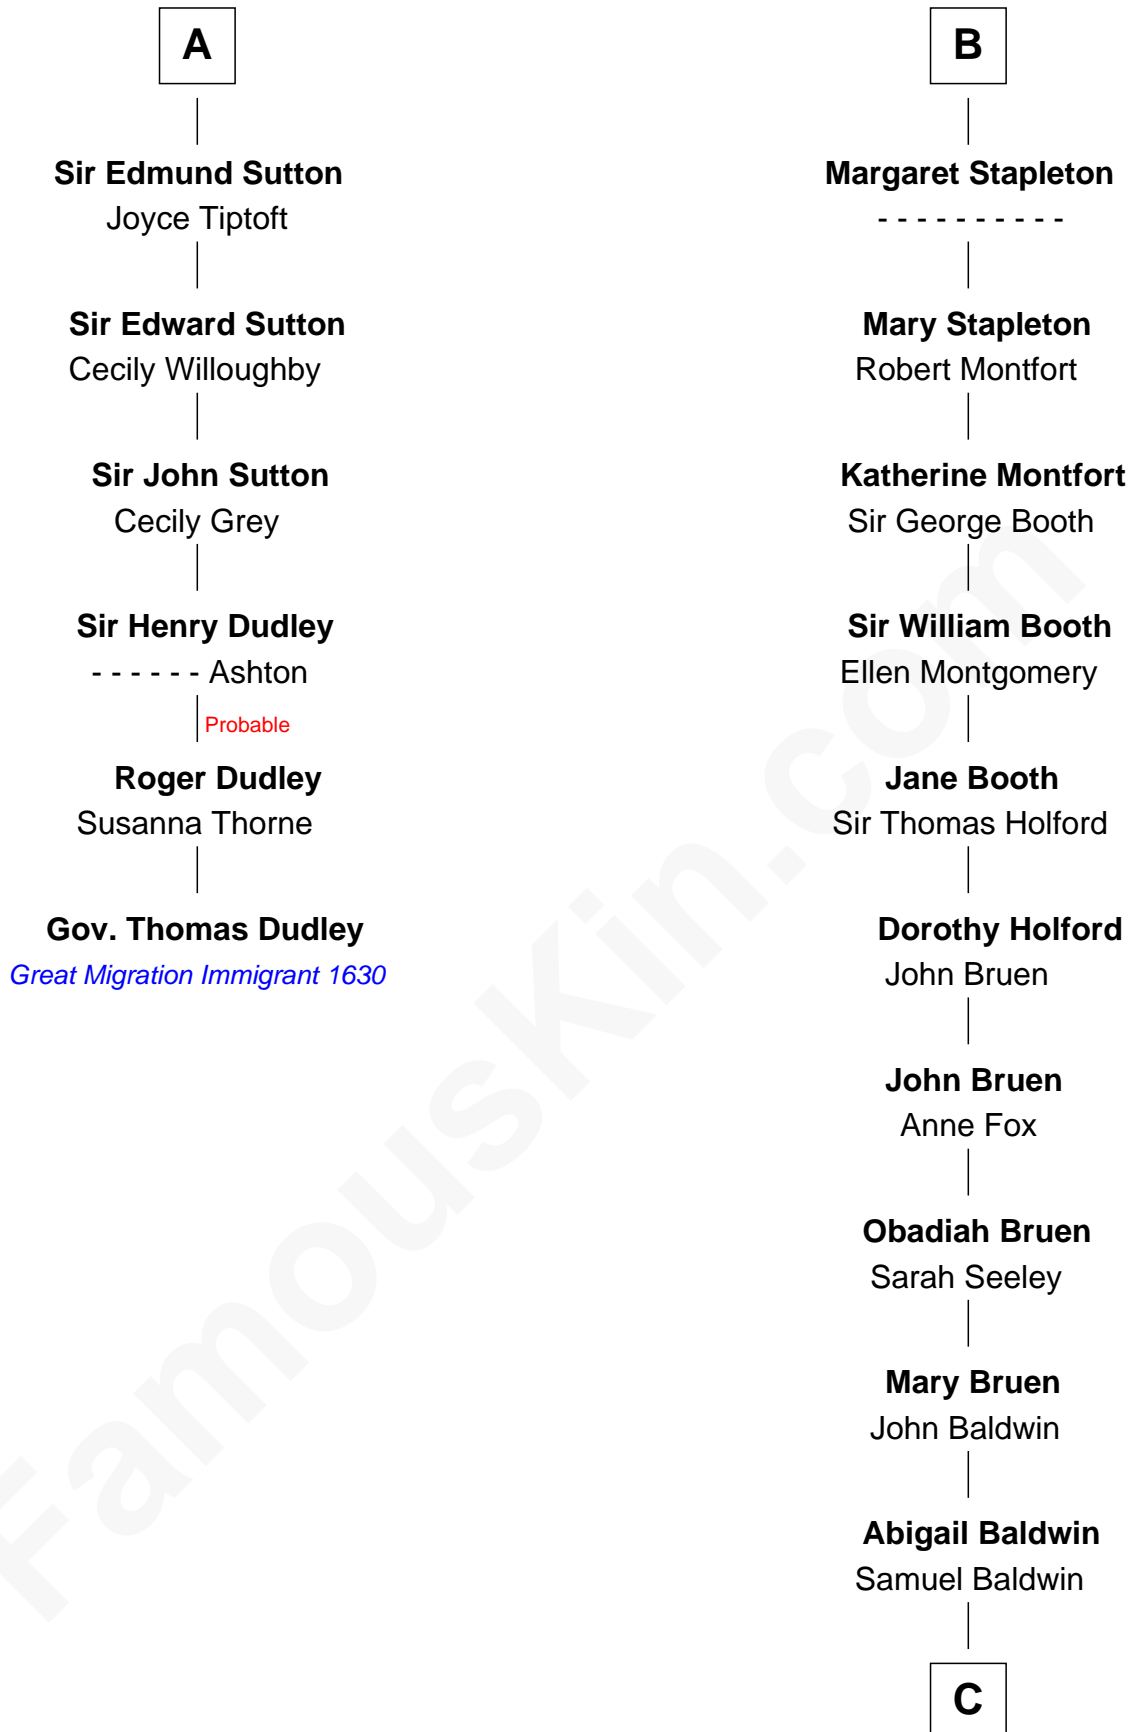

FamousKin.com

Relationship Chart of

Gov. Thomas Dudley

(1576 - 1653) Great Migration Immigrant 1630

12th cousin 7 times removed of

Abraham Baldwin

Signer of the U.S. Constitution

C

—
Timothy Baldwin

Bathsheba Stone

—
Michael Baldwin

Lucy Dudley

—
Abraham Baldwin

Signer of the U.S. Constitution

FamousKin.com