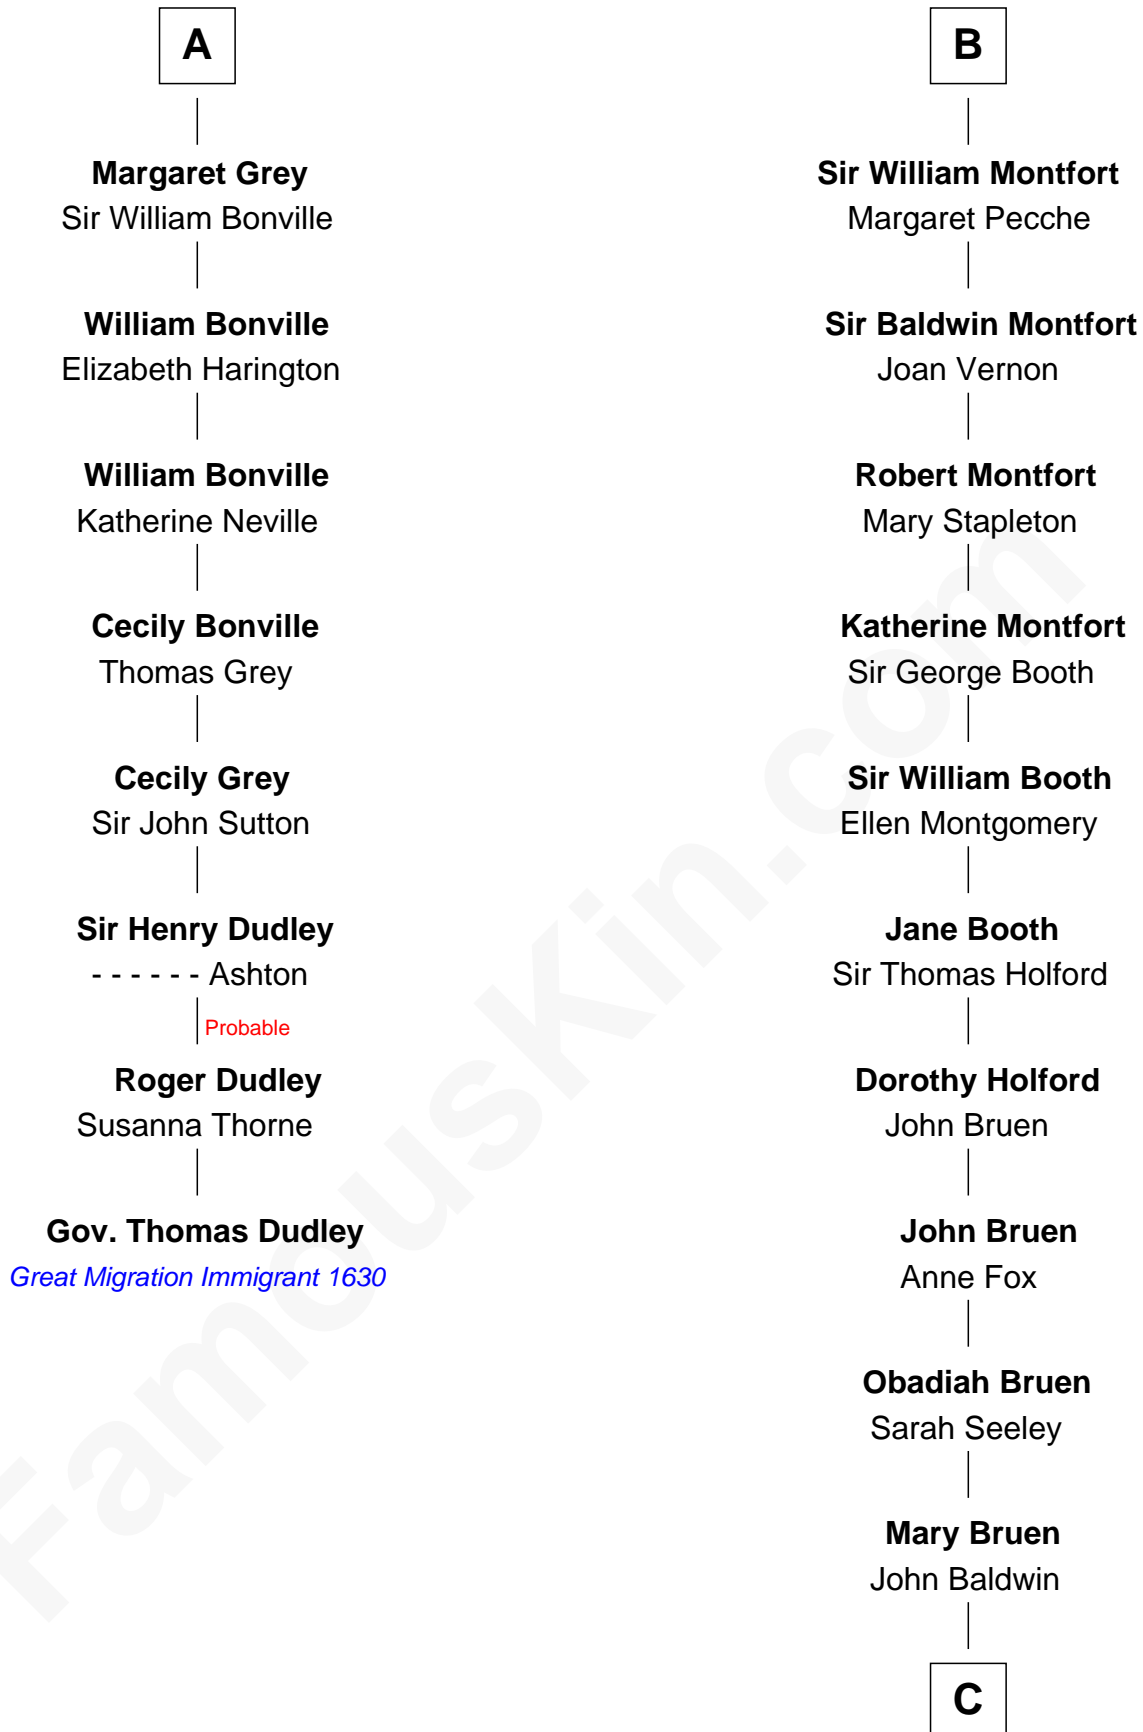

FamousKin.com

Relationship Chart of

Gov. Thomas Dudley

(1576 - 1653) Great Migration Immigrant 1630

14th cousin 6 times removed of

Abraham Baldwin

Signer of the U.S. Constitution

C

Abigail Baldwin
Samuel Baldwin

Timothy Baldwin
Bathsheba Stone

Michael Baldwin
Lucy Dudley

Abraham Baldwin
Signer of the U.S. Constitution

FamousKin.com