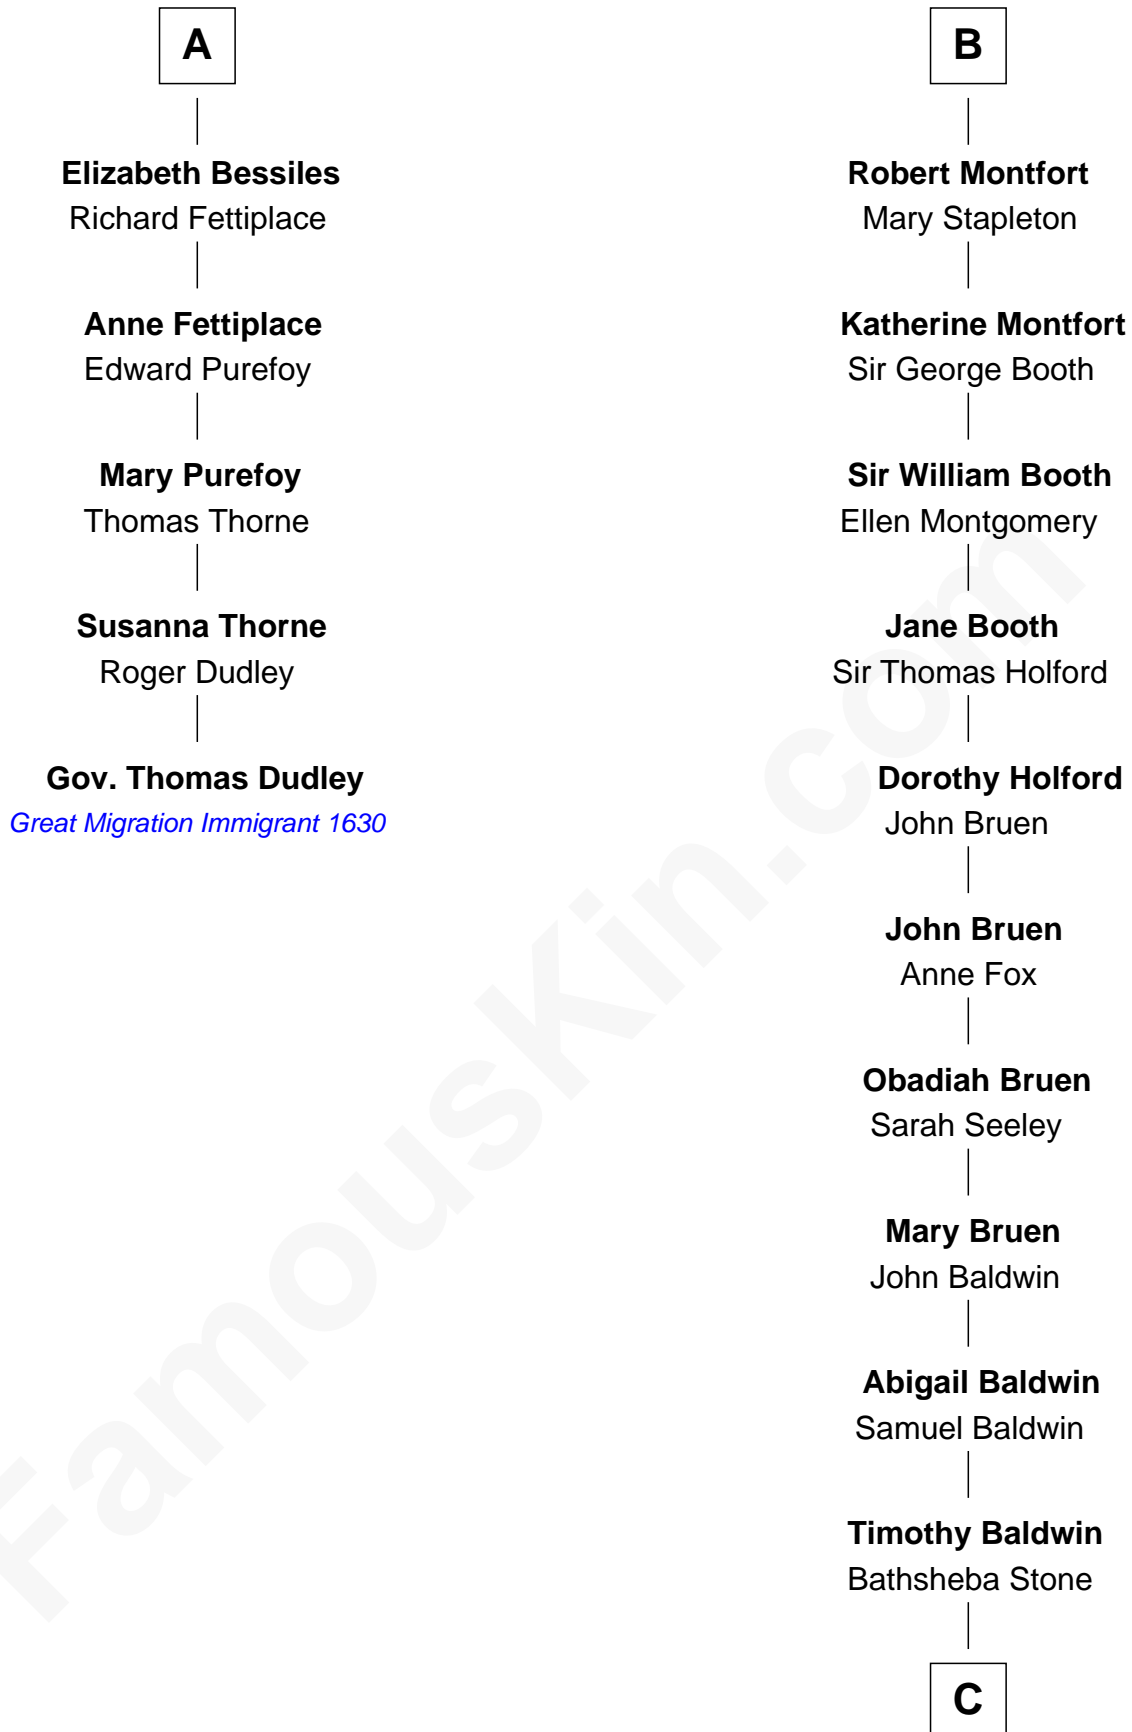

FamousKin.com

Relationship Chart of

Gov. Thomas Dudley

(1576 - 1653) Great Migration Immigrant 1630

11th cousin 7 times removed of

Abraham Baldwin

Signer of the U.S. Constitution

C

Michael Baldwin

Lucy Dudley

Abraham Baldwin

Signer of the U.S. Constitution

FamousKin.com