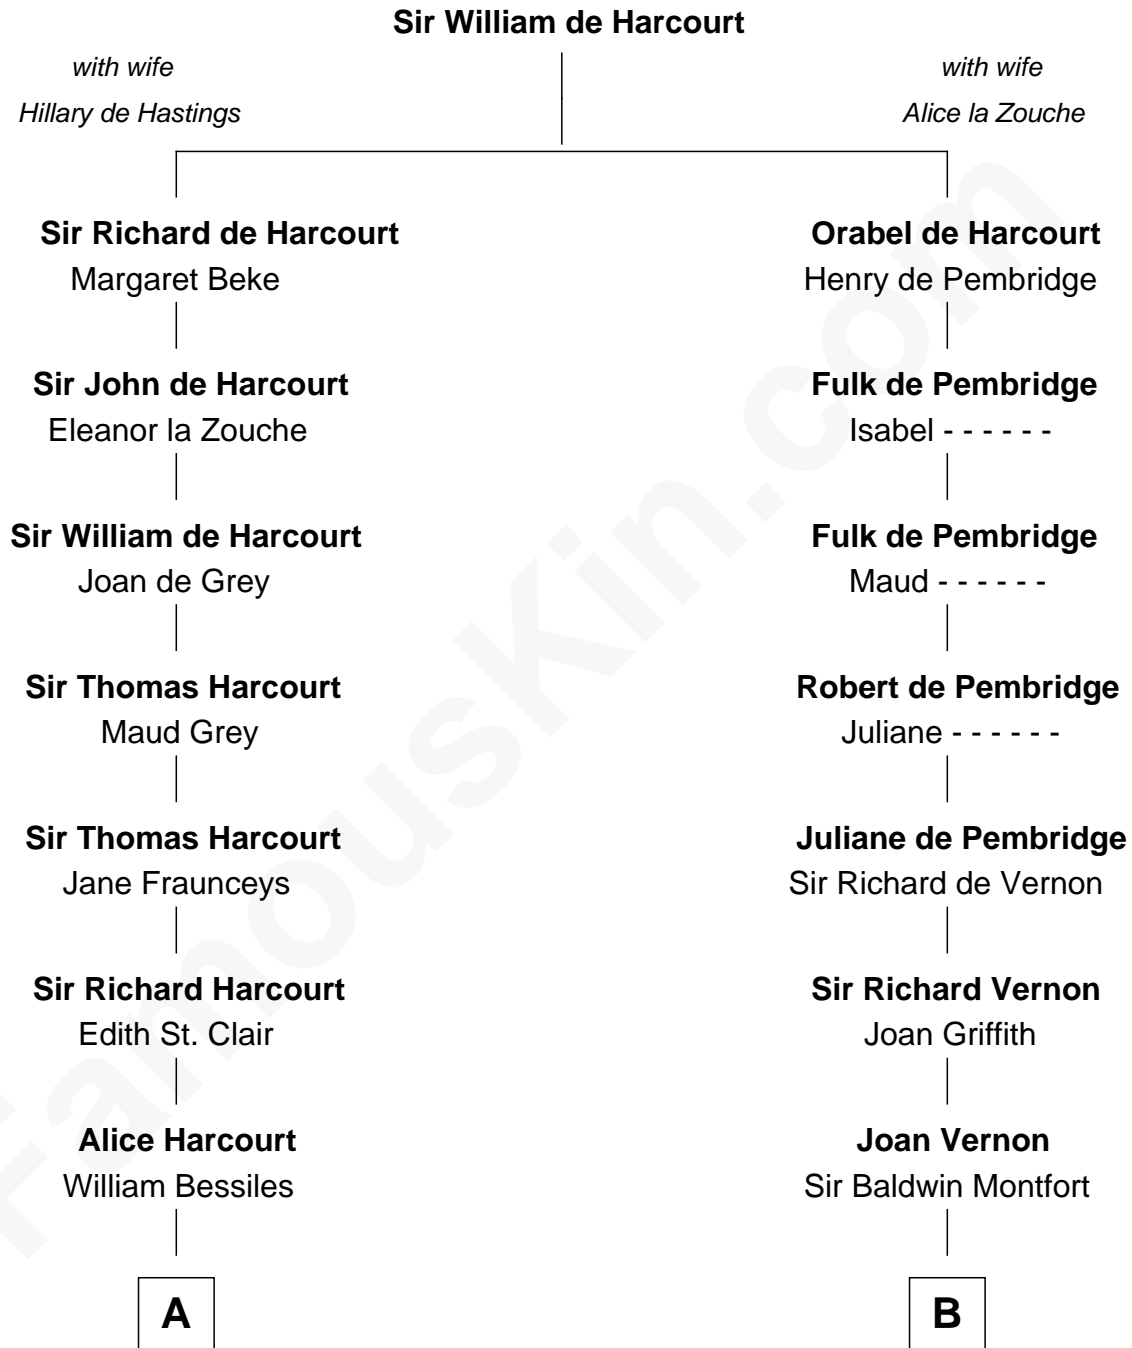

FamousKin.com

Relationship Chart of

Gov. Thomas Dudley

(1576 - 1653) Great Migration Immigrant 1630

11th cousin 7 times removed of

Abraham Baldwin

Signer of the U.S. Constitution

C

Michael Baldwin

Lucy Dudley

Abraham Baldwin

Signer of the U.S. Constitution

FamousKin.com