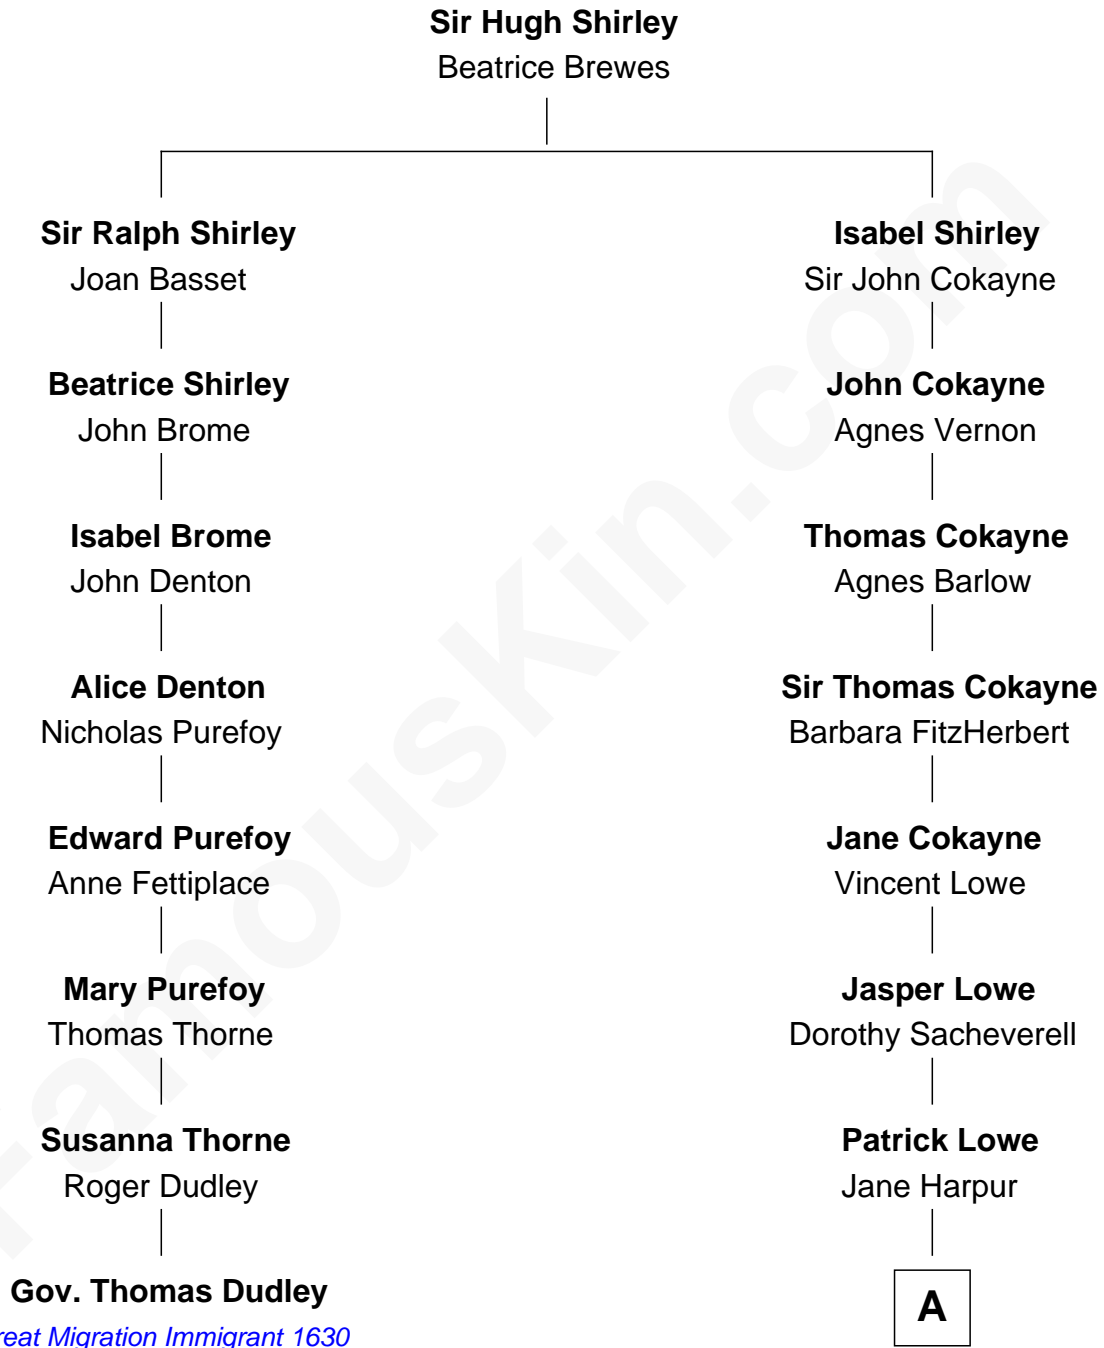

FamousKin.com

Relationship Chart of

Gov. Thomas Dudley

(1576 - 1653) *Great Migration Immigrant 1630*

7th cousin 5 times removed of

Charles Carroll

Signer of the Declaration of Independence