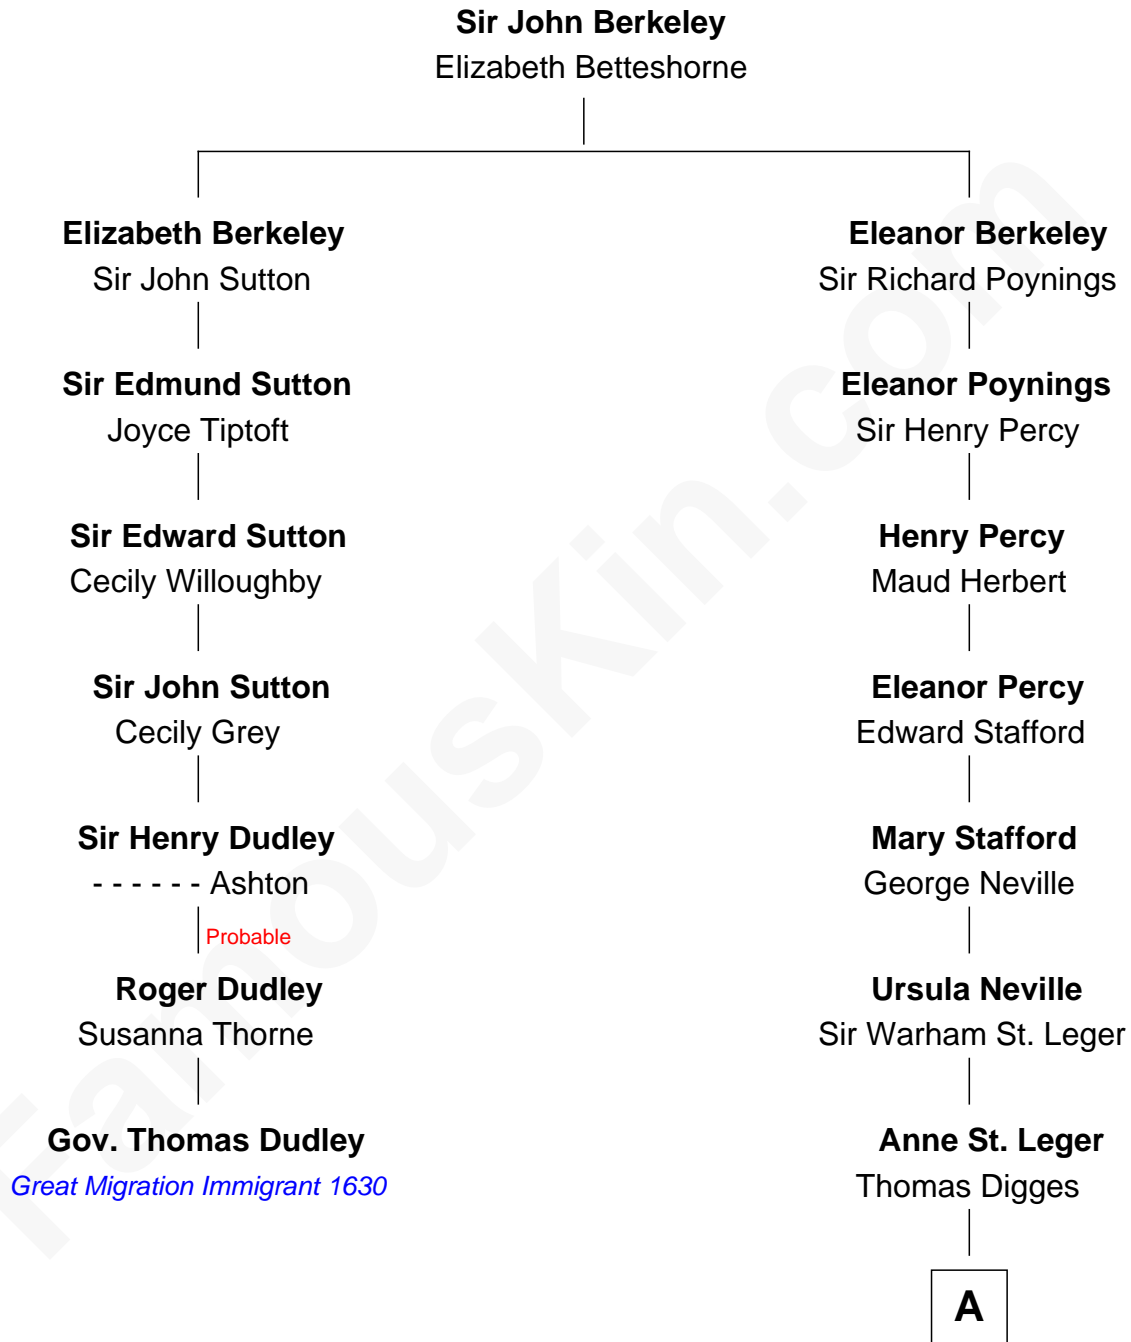

**FamousKin.com**  
**Relationship Chart of**  
**Gov. Thomas Dudley**

(1576 - 1653) *Great Migration Immigrant 1630*

6th cousin 6 times removed of

**Daniel Carroll**

*Signer of the U.S. Constitution*

**A**

|  
**Sir Dudley Digges**

Mary Kempe

|  
**Edward Digges**

Elizabeth Page

|  
**William Digges**

Elizabeth Sewall

|  
**Anne Digges**

Henry Darnall