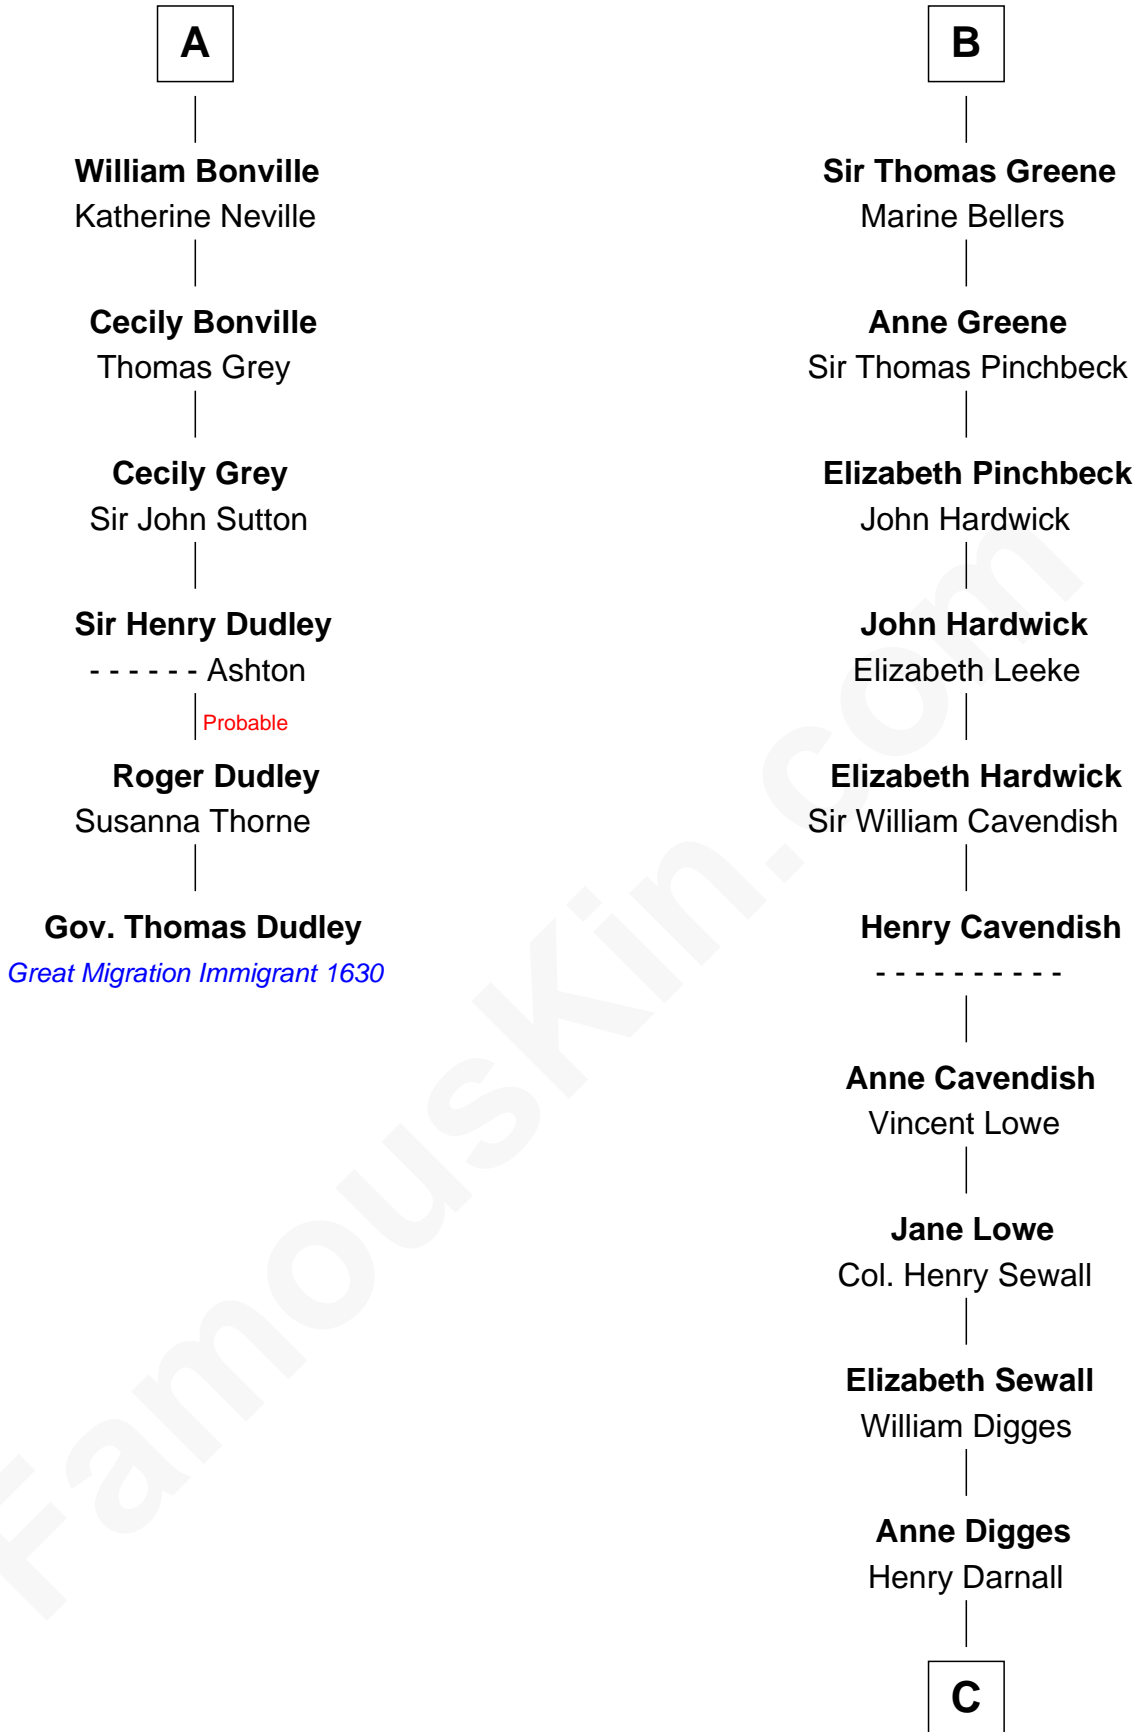

FamousKin.com

Relationship Chart of

Gov. Thomas Dudley

(1576 - 1653) Great Migration Immigrant 1630

12th cousin 6 times removed of

Daniel Carroll

Signer of the U.S. Constitution

Sir Humphrey de Bohun

Maud of Eu

C

Eleanor Darnall

Daniel Carroll

Daniel Carroll

Signer of the U.S. Constitution

FamousKin.com