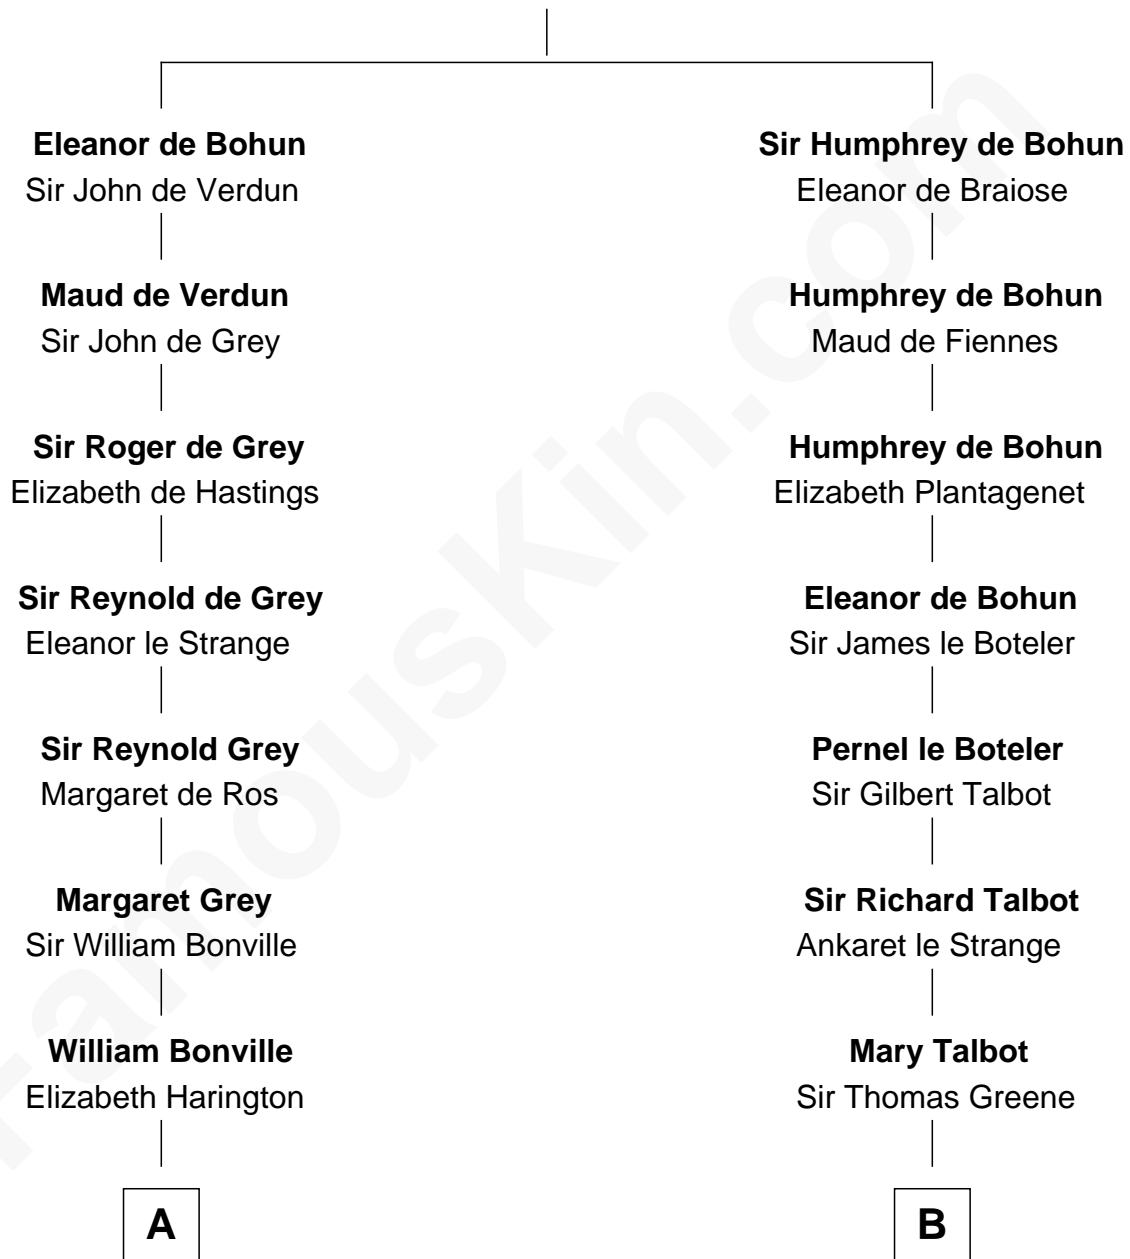

FamousKin.com

Relationship Chart of

Gov. Thomas Dudley

(1576 - 1653) Great Migration Immigrant 1630

12th cousin 6 times removed of

Daniel Carroll

Signer of the U.S. Constitution

Sir Humphrey de Bohun

Maud of Eu

C

Eleanor Darnall

Daniel Carroll

Daniel Carroll

Signer of the U.S. Constitution

FamousKin.com