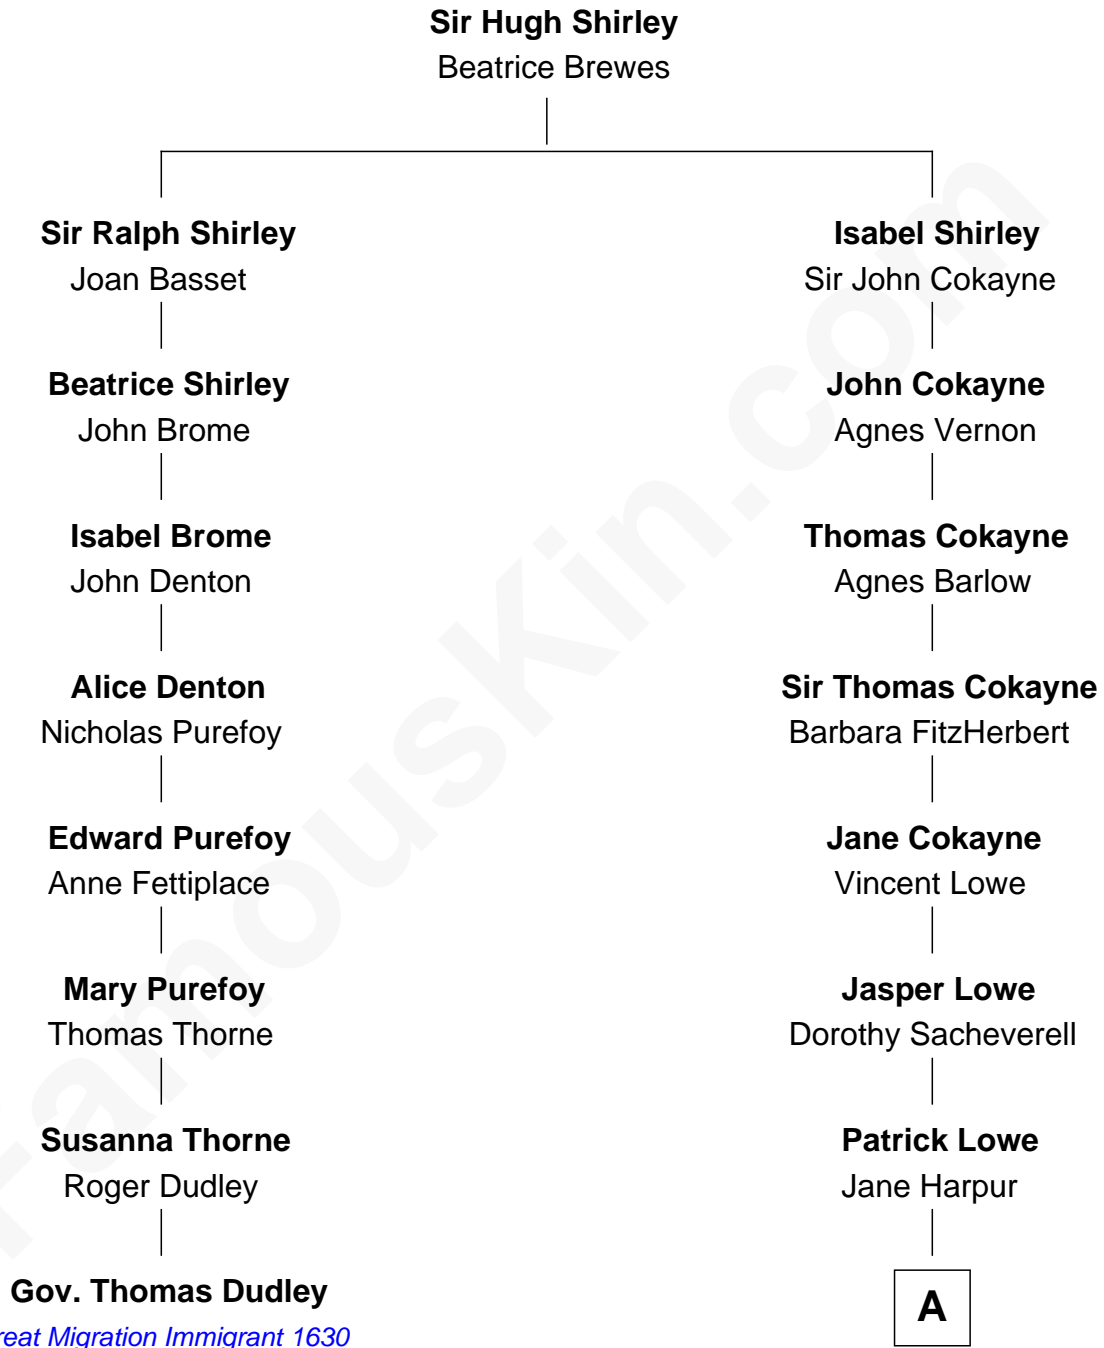

FamousKin.com

Relationship Chart of

Gov. Thomas Dudley

(1576 - 1653) Great Migration Immigrant 1630

7th cousin 5 times removed of

Daniel Carroll

Signer of the U.S. Constitution

A

Vincent Lowe
Anne Cavendish

Jane Lowe
Col. Henry Sewall

Elizabeth Sewall
William Digges

Anne Digges
Henry Darnall

Eleanor Darnall
Daniel Carroll

Daniel Carroll

Signer of the U.S. Constitution

FamousKin.com