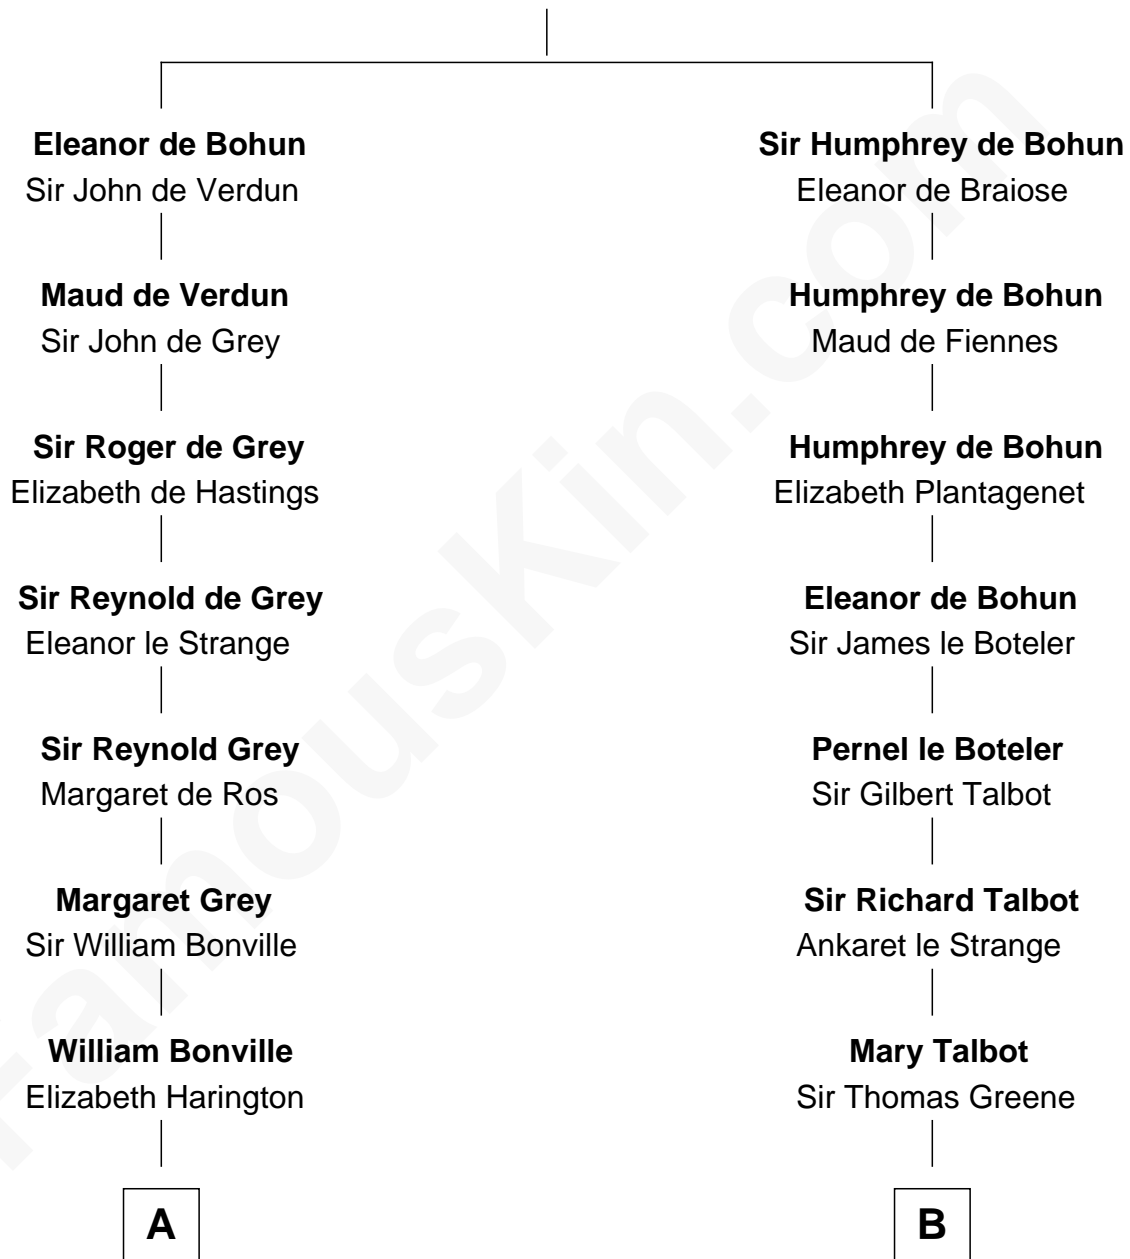

FamousKin.com
Relationship Chart of
Gov. Thomas Dudley

(1576 - 1653) *Great Migration Immigrant 1630*

12th cousin 6 times removed of

John Carroll

Founder of Georgetown University

Sir Humphrey de Bohun

Maud of Eu

C

|
Eleanor Darnall

Daniel Carroll

|
John Carroll

Founder, Georgetown University

FamousKin.com