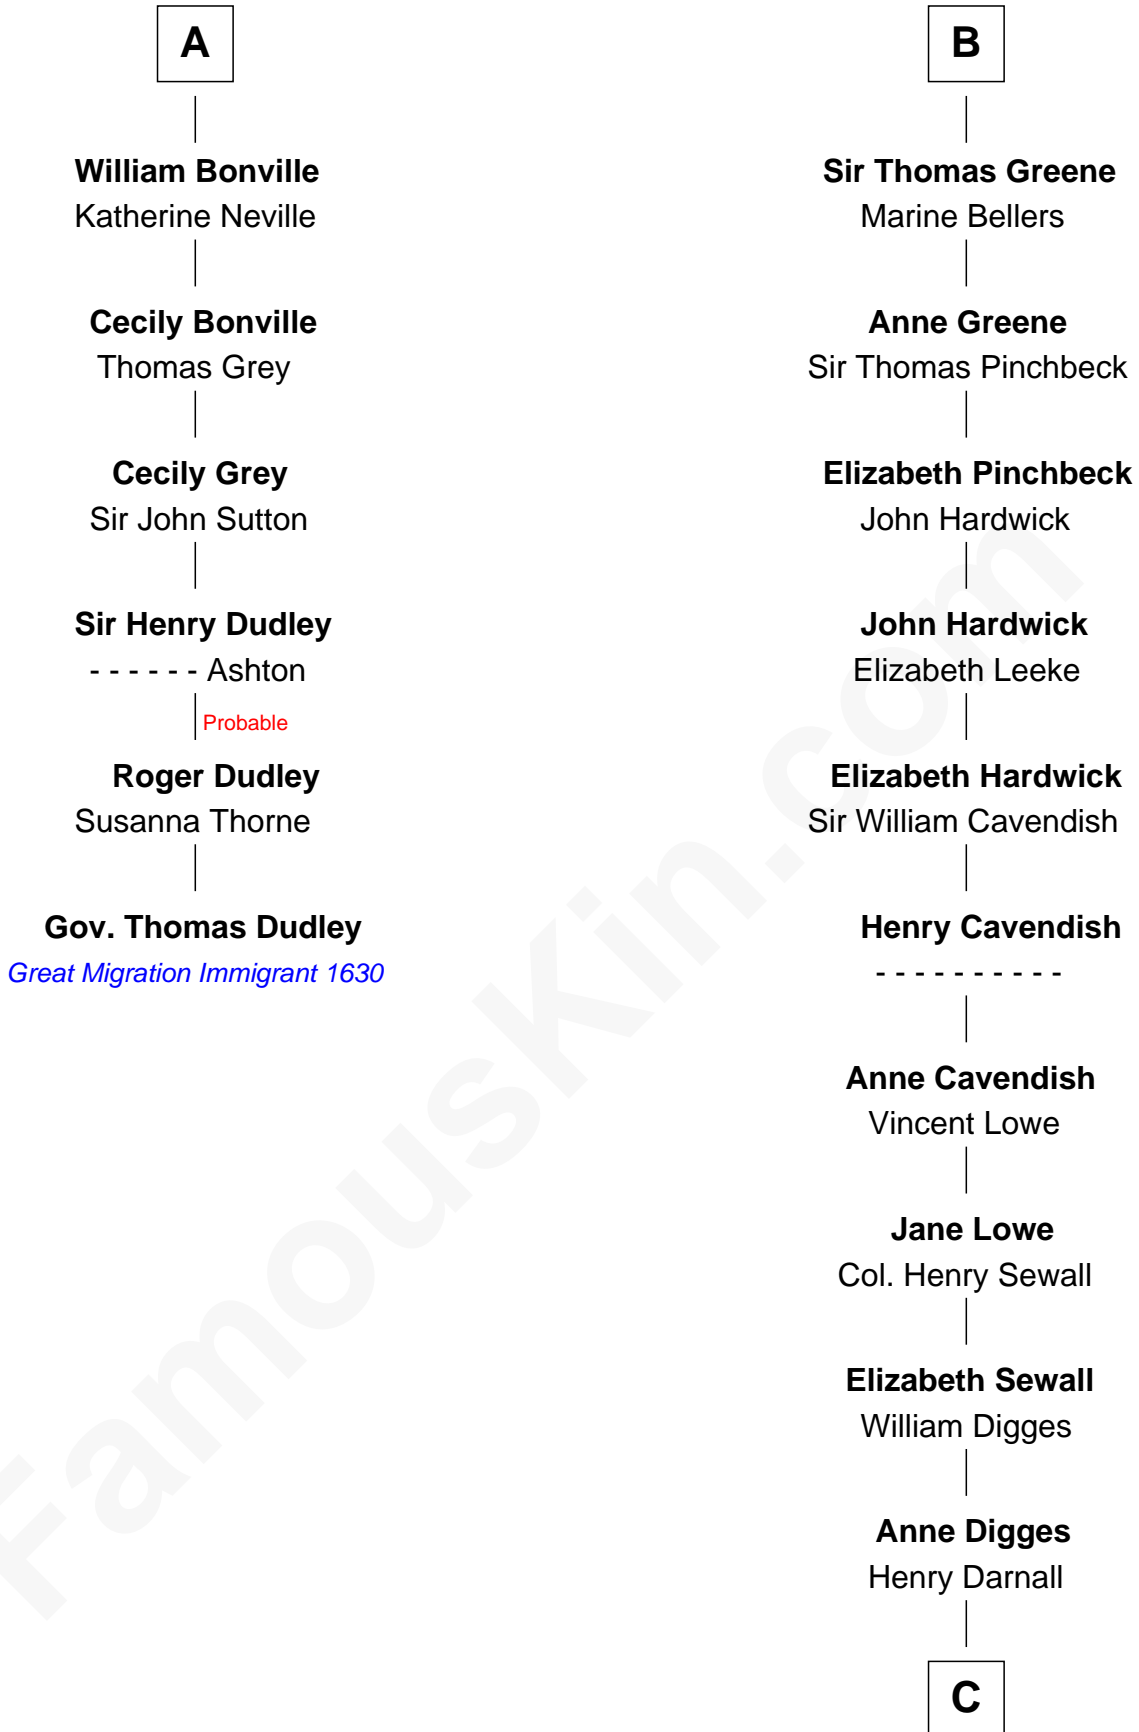

FamousKin.com
Relationship Chart of
Gov. Thomas Dudley

(1576 - 1653) *Great Migration Immigrant 1630*

12th cousin 6 times removed of

John Carroll

Founder of Georgetown University

Sir Humphrey de Bohun

Maud of Eu

C

|
Eleanor Darnall

Daniel Carroll

|
John Carroll

Founder, Georgetown University

FamousKin.com