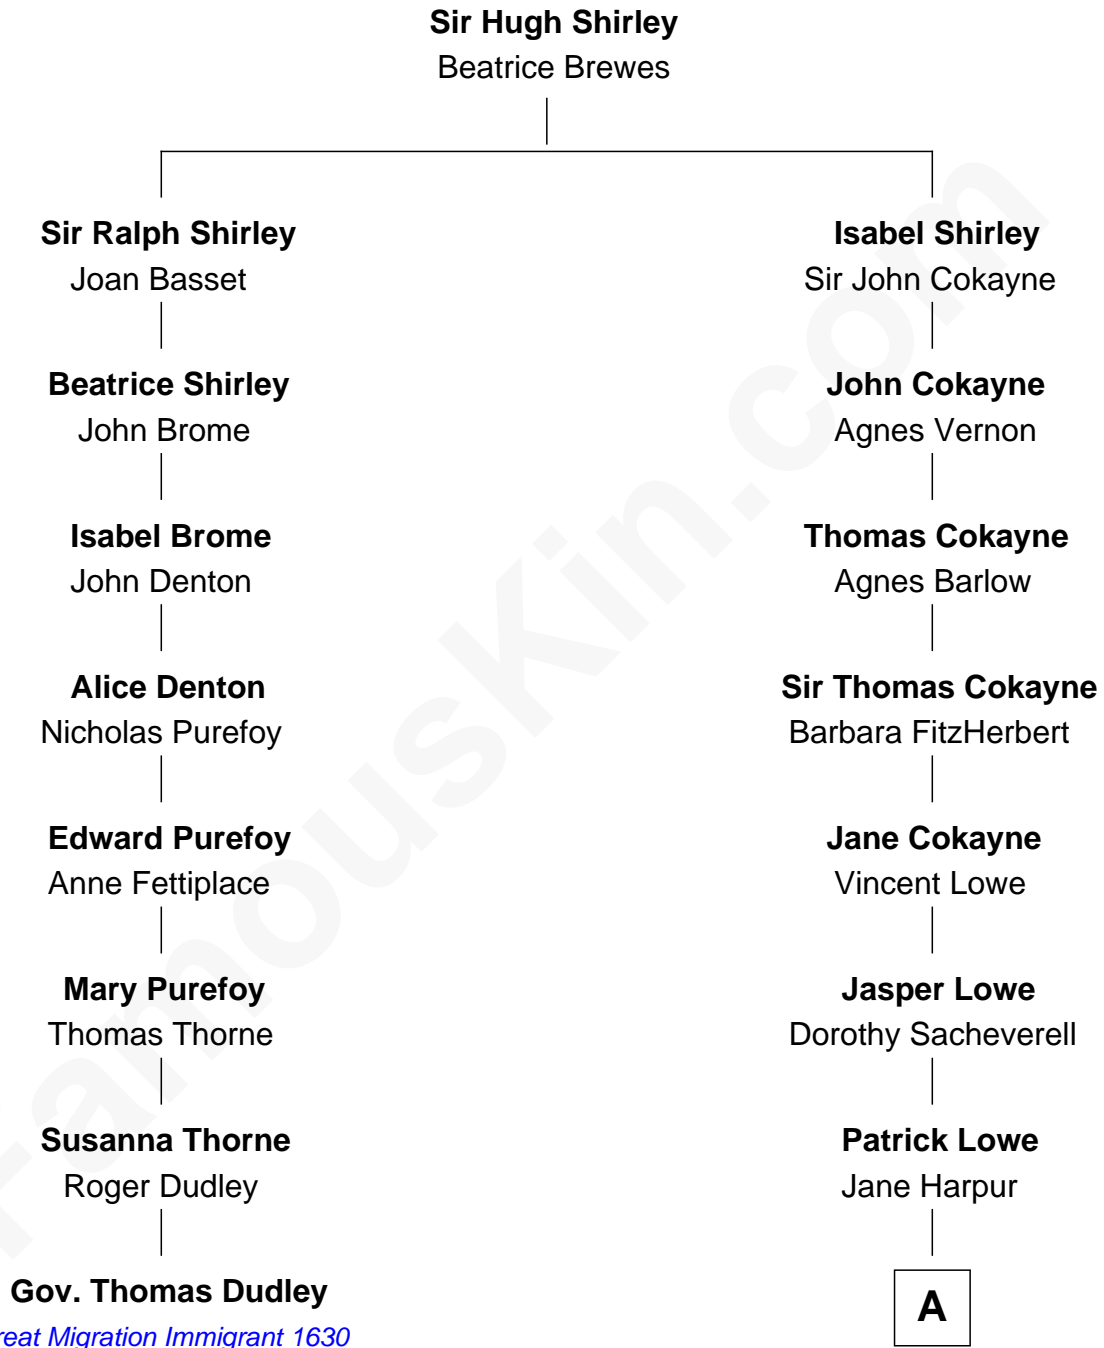

FamousKin.com

Relationship Chart of

Gov. Thomas Dudley

(1576 - 1653) Great Migration Immigrant 1630

7th cousin 5 times removed of

John Carroll

Founder of Georgetown University