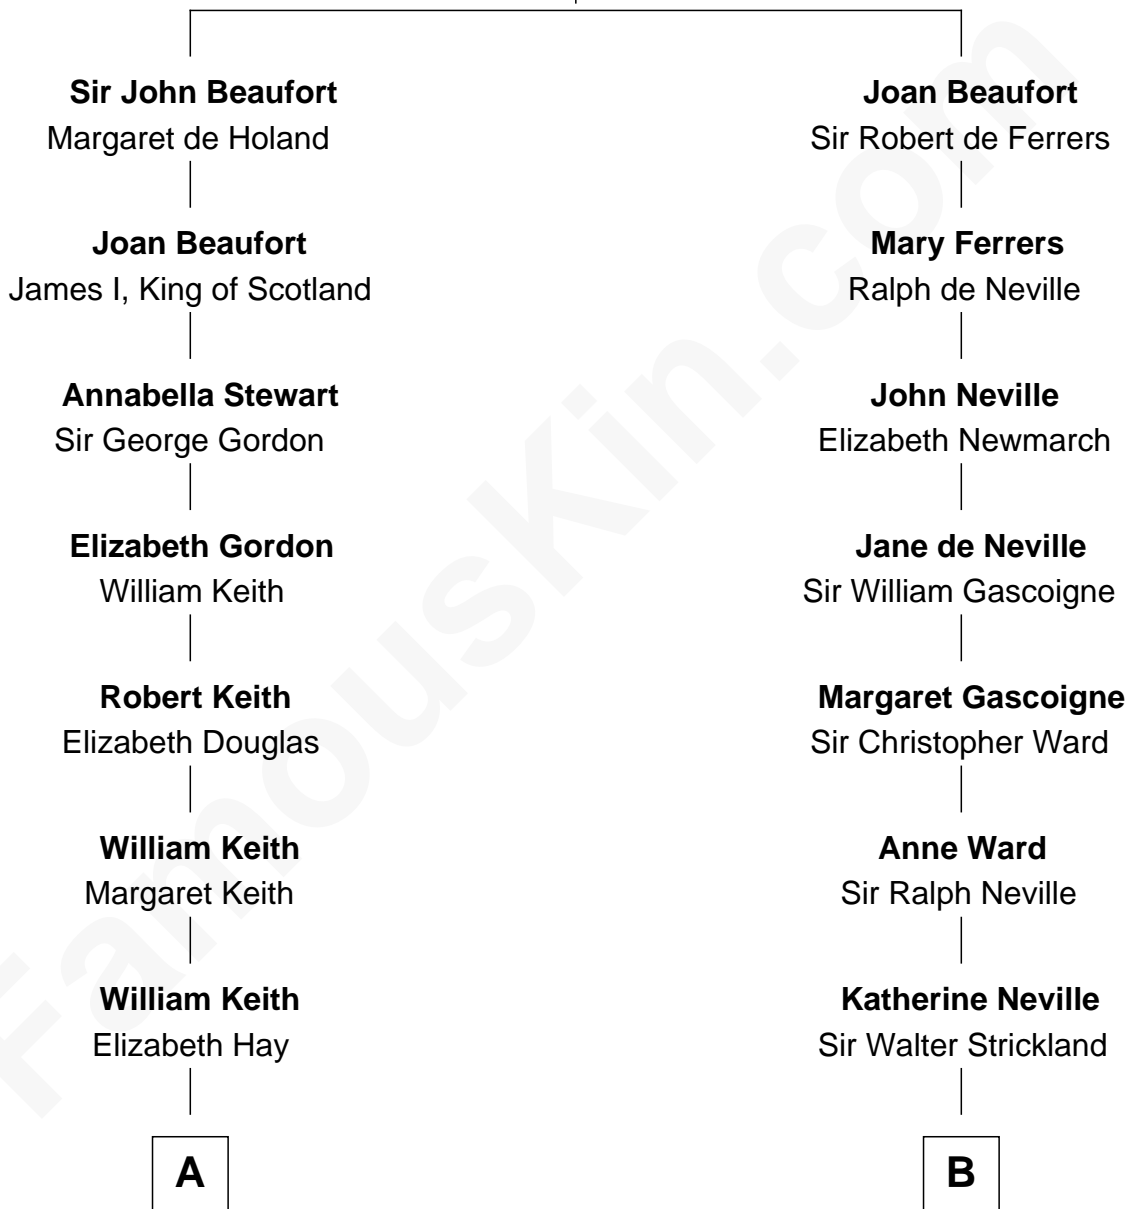

FamousKin.com
Relationship Chart of
Wernher von Braun
Rocket Scientist

19th cousin 2 times removed of

Mickey Rourke
Movie Actor

John of Gaunt
 Katherine Roet

C

Marie Eleonore Dorothea von Below

Wernher von Quistorp

Emmy von Quistorp

Magnus von Braun

Wernher von Braun

Rocket Scientist

D

Hiram Wilson Carleton

Charlotte M. Fellows

Joseph Clinton Carleton

Maud Alice Fitts

Hazel May Carleton

Leonard Ernest Cameron

Annette Elizabeth Cameron

Philip Andrew Rourke

Mickey Rourke

Movie Actor