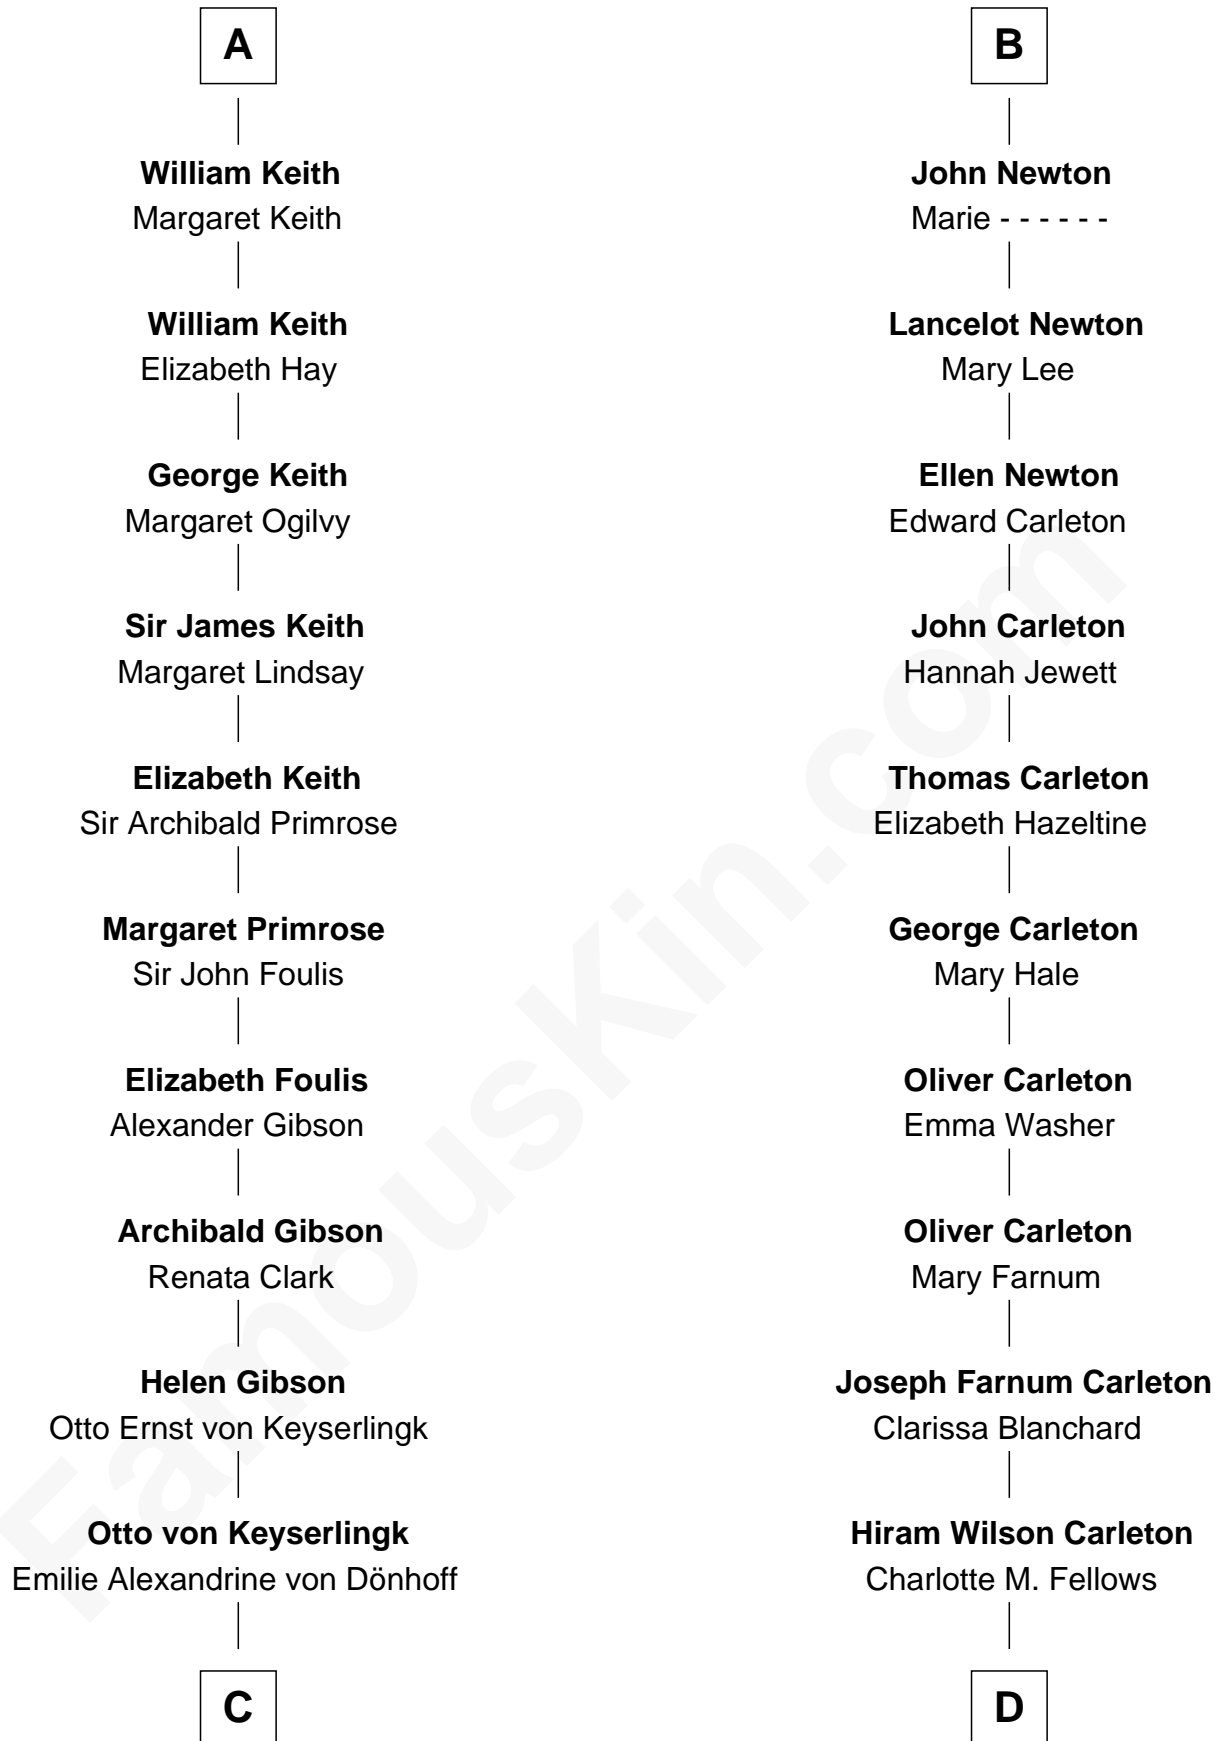

FamousKin.com

Relationship Chart of

Wernher von Braun

Rocket Scientist

20th cousin 1 time removed of

Mickey Rourke
Movie Actor

C

Friederike von Keyserlingk

Gustav von Below

Karl Emil Gustav von Below

Eleonore Melitta Behrend

Marie Eleonore Dorothea von Below

Wernher von Quistorp

Emmy von Quistorp

Magnus von Braun

Wernher von Braun

Rocket Scientist

D

Joseph Clinton Carleton

Maud Alice Fitts

Hazel May Carleton

Leonard Ernest Cameron

Annette Elizabeth Cameron

Philip Andrew Rourke