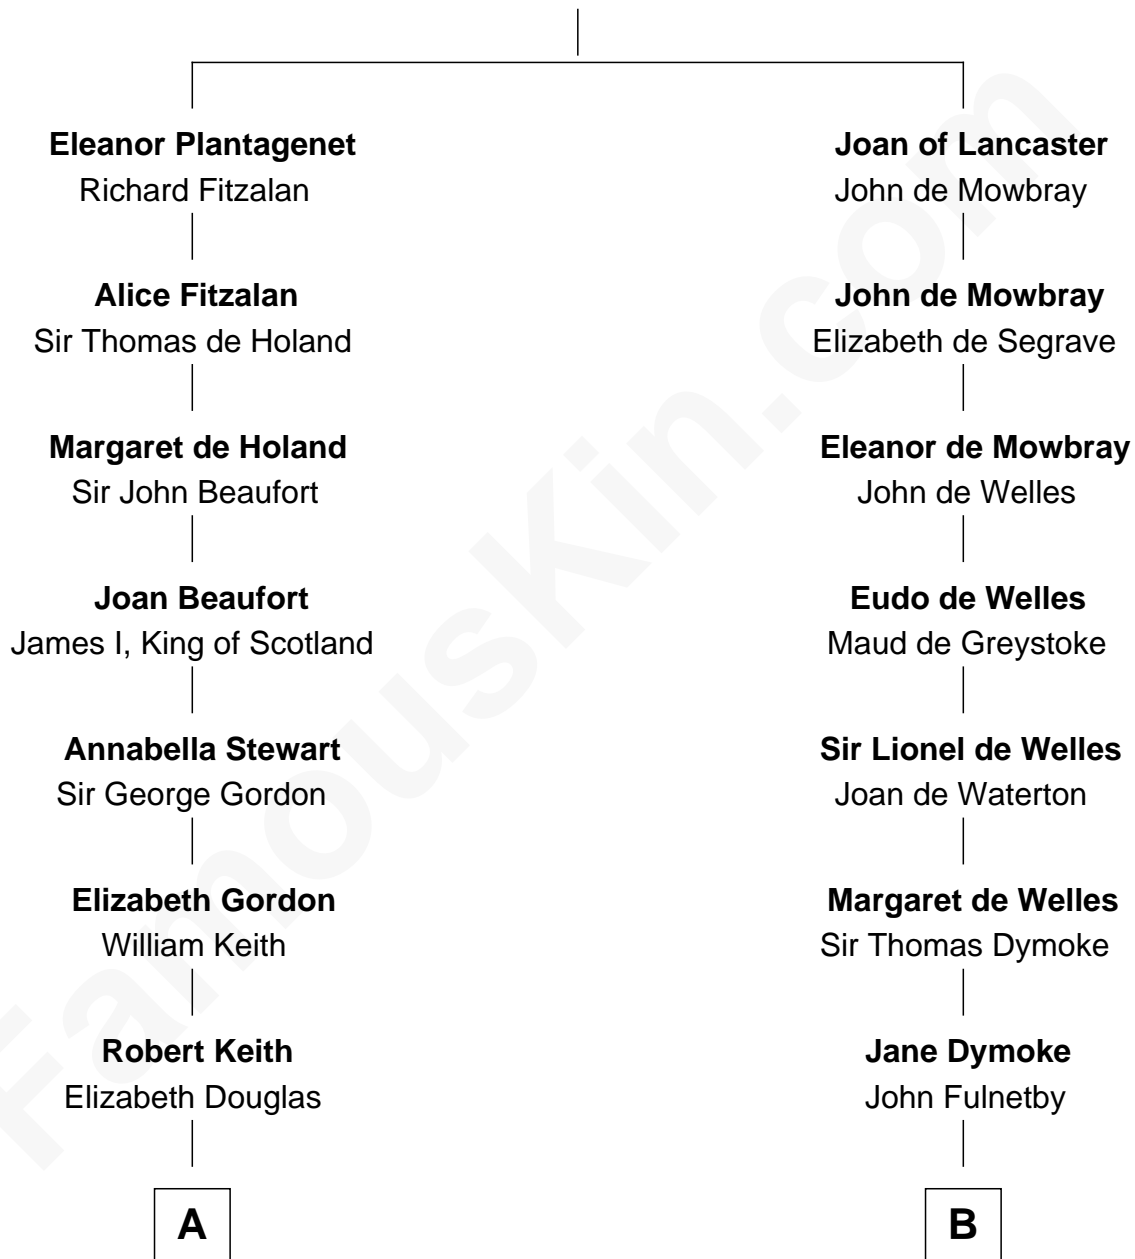

FamousKin.com Relationship Chart of

Wernher von Braun

Rocket Scientist

21st cousin of

Owen Brewster

54th Governor of Maine

Henry Plantagenet

Maud de Chaworth

C

Friederike von Keyserlingk

Gustav von Below

Karl Emil Gustav von Below

Eleonore Melitta Behrend

Marie Eleonore Dorothea von Below

Wernher von Quistorp

Emmy von Quistorp

Owen W. Bridges

Lydia A. -----

Carrie S. Bridges

William Edmund Brewster

Owen Brewster

54th Governor of Maine