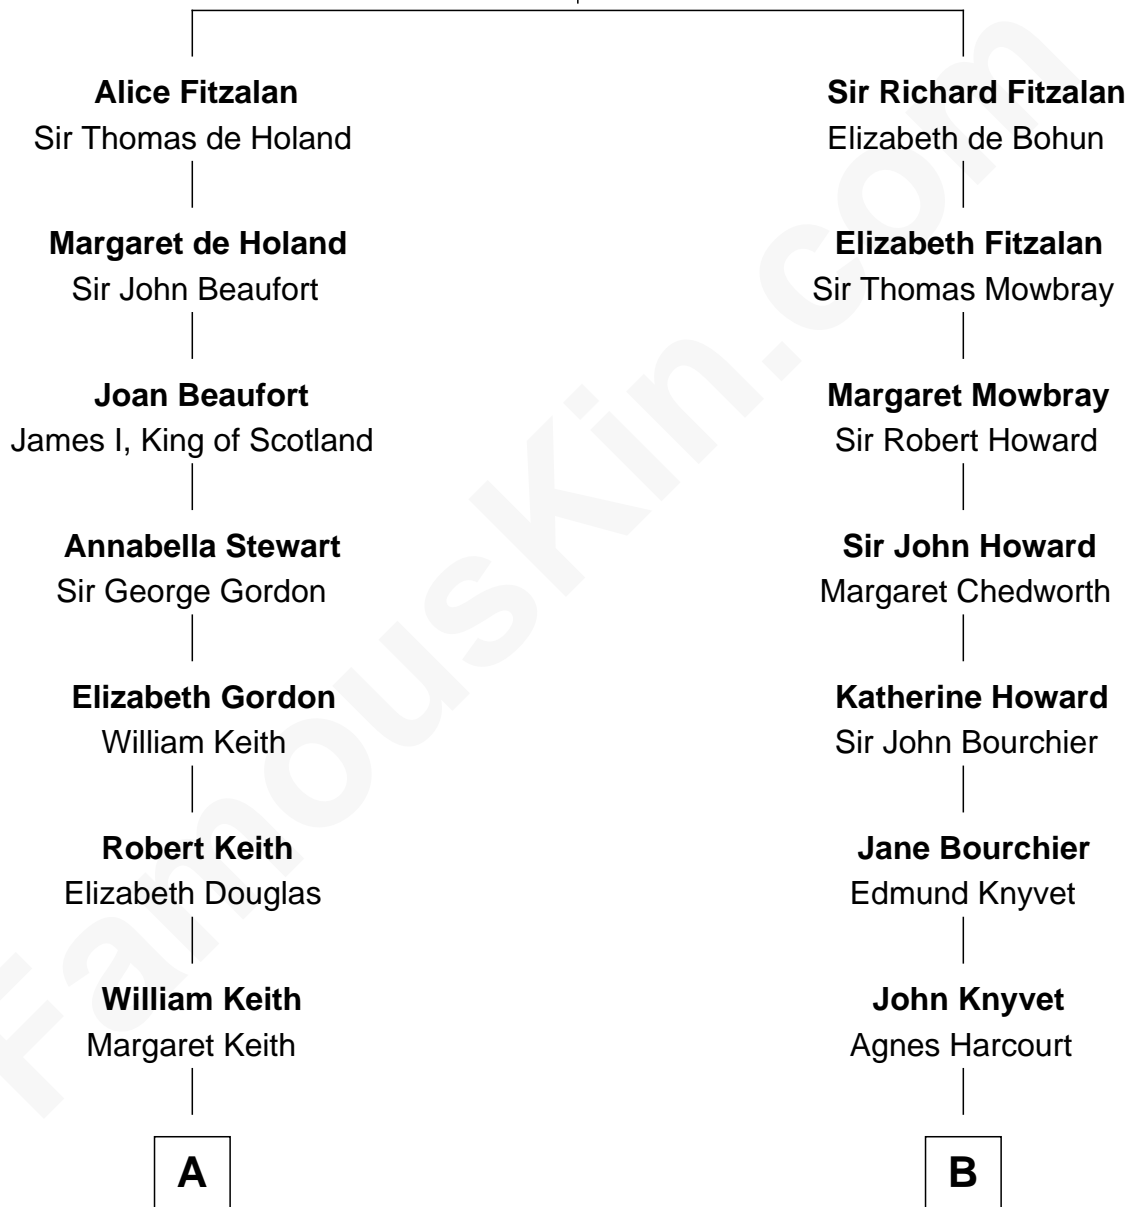

FamousKin.com Relationship Chart of

Wernher von Braun

Rocket Scientist

20th cousin of

Story Musgrave

NASA Astronaut

Richard Fitzalan
Eleanor Plantagenet

C

Karl Emil Gustav von Below

Eleonore Melitta Behrend

Marie Eleonore Dorothea von Below

Wernher von Quistorp

Emmy von Quistorp

Magnus von Braun

Wernher von Braun

Rocket Scientist

D

Edward Gray

Elizabeth Gray Story

Marguerite Gray

John Butler Swann

Marguerite Swann

Percy Musgrave

Story Musgrave