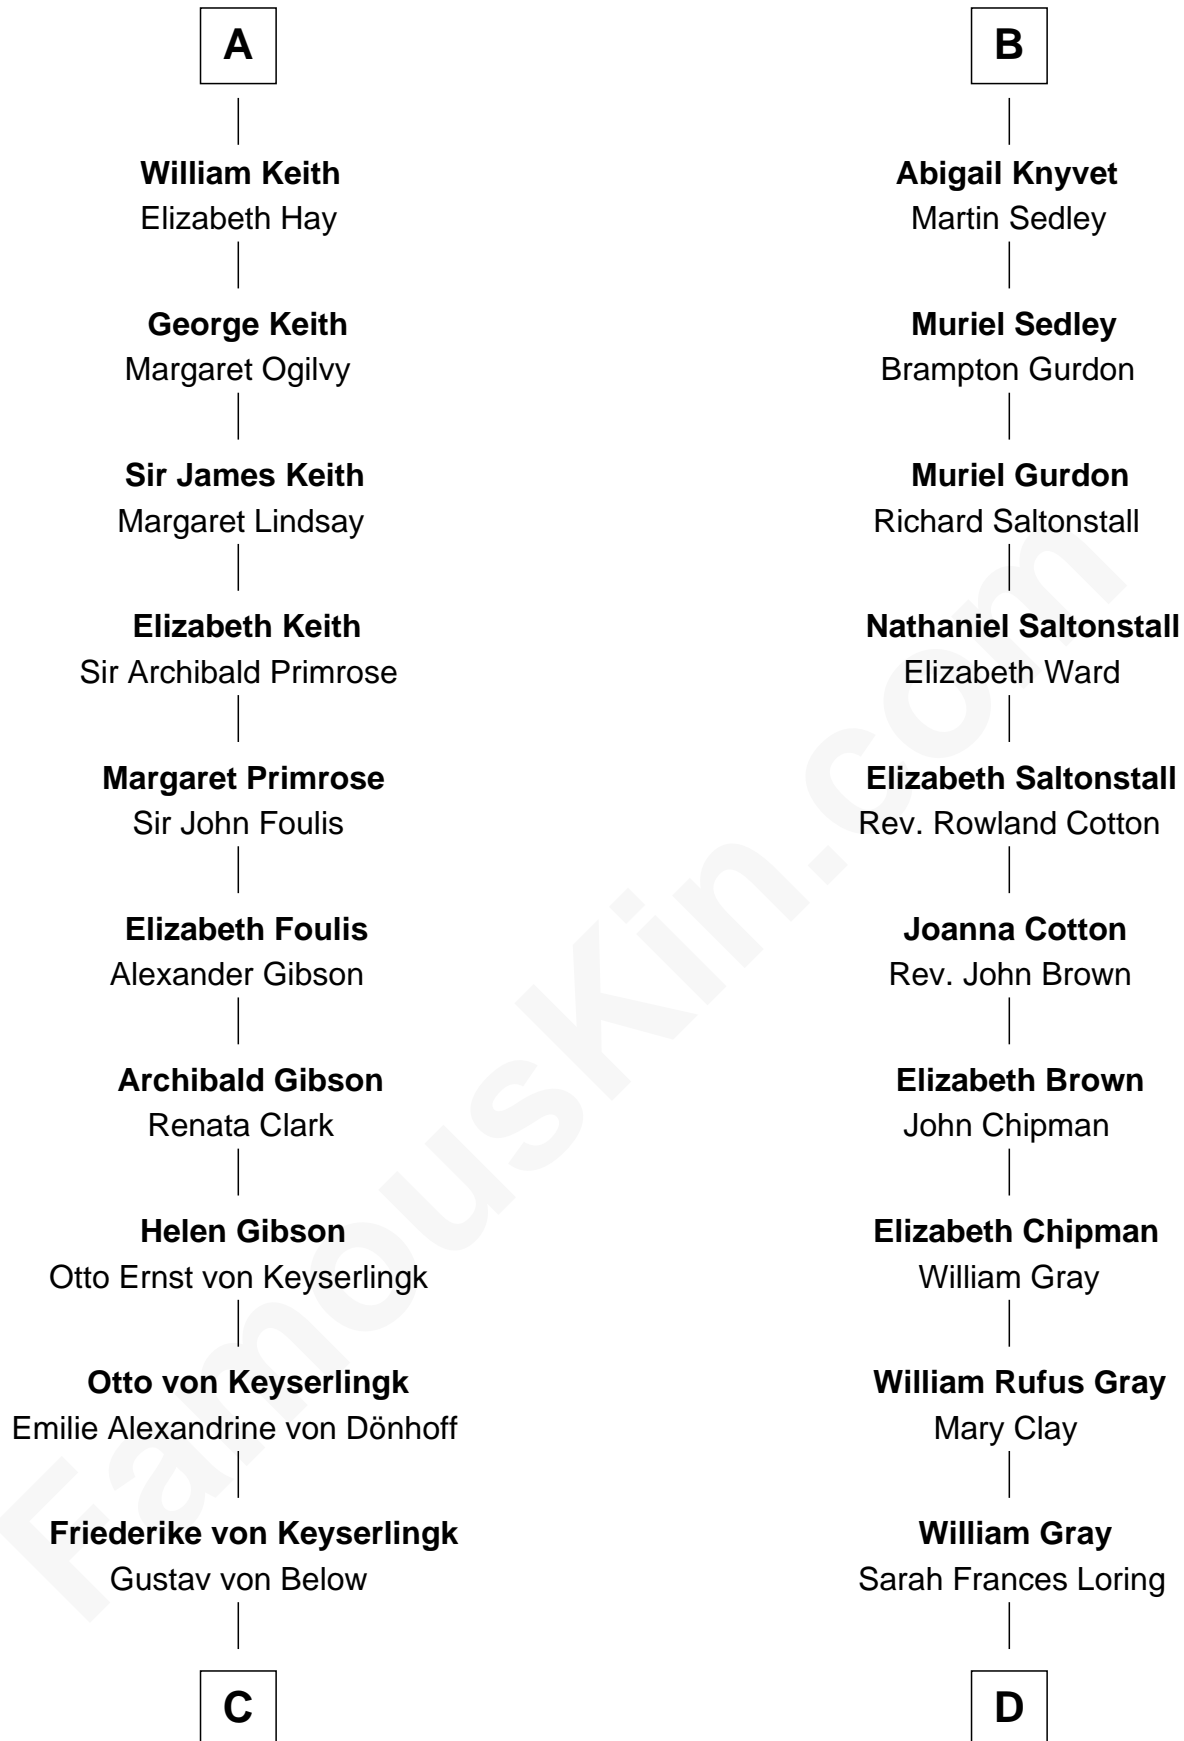

FamousKin.com Relationship Chart of

Wernher von Braun

Rocket Scientist

20th cousin of

Story Musgrave

NASA Astronaut

Richard Fitzalan
Eleanor Plantagenet

C

Karl Emil Gustav von Below

Eleonore Melitta Behrend

Marie Eleonore Dorothea von Below

Wernher von Quistorp

Emmy von Quistorp

Magnus von Braun

Wernher von Braun

Rocket Scientist

D

Edward Gray

Elizabeth Gray Story

Marguerite Gray

John Butler Swann

Marguerite Swann

Percy Musgrave

Story Musgrave