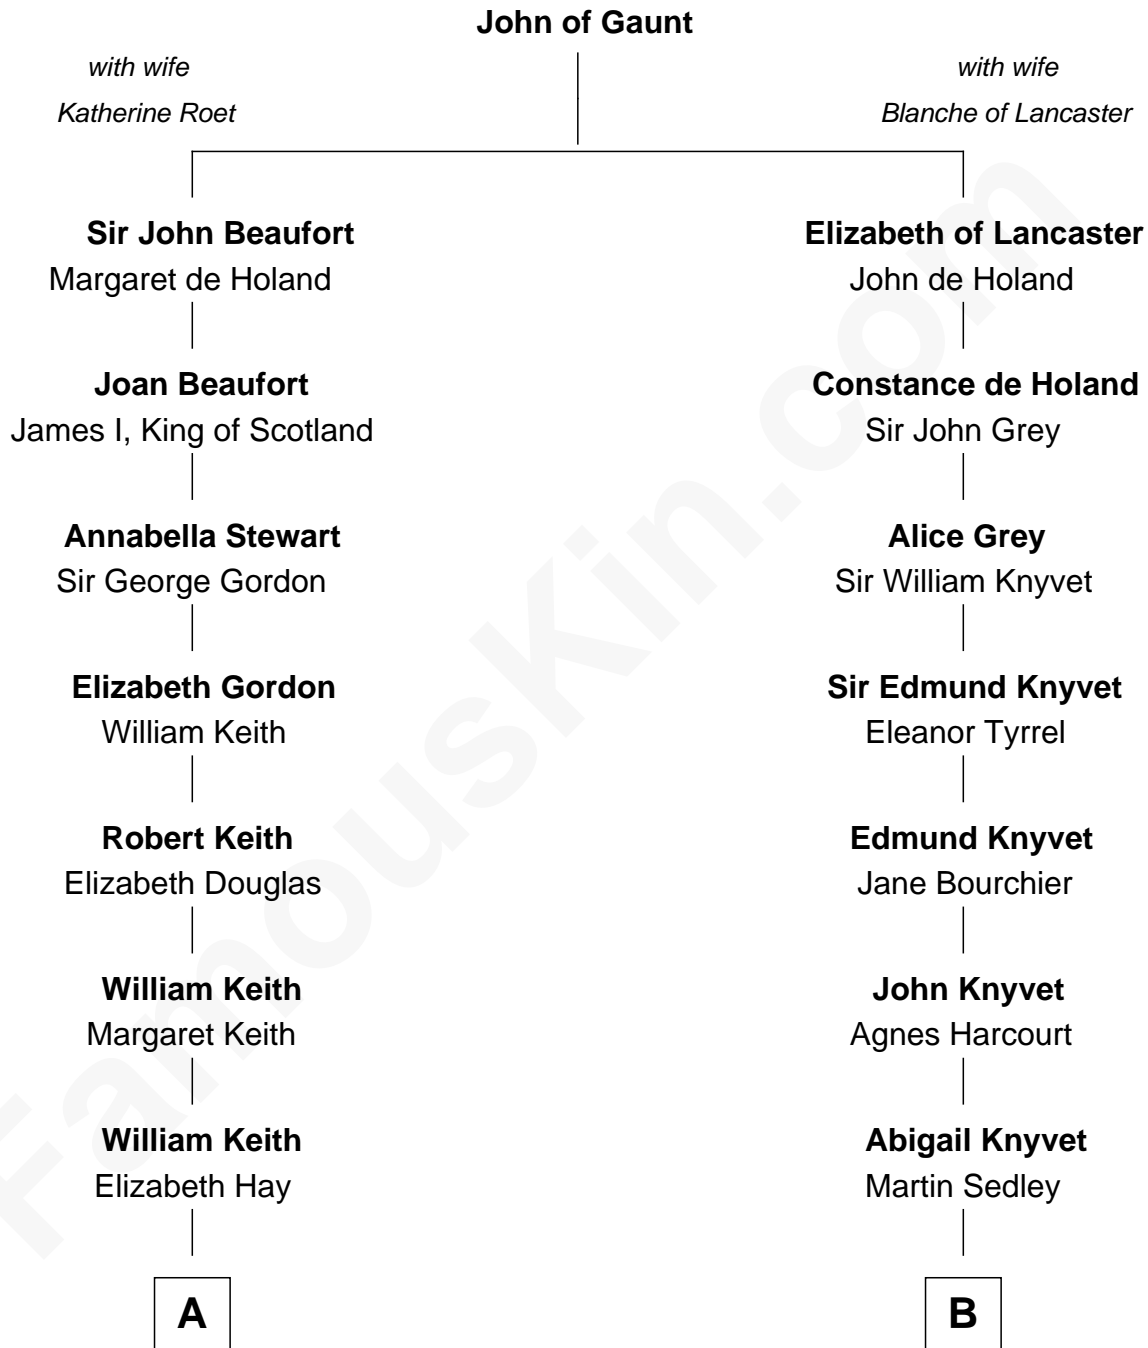

FamousKin.com
Relationship Chart of
Wernher von Braun
Rocket Scientist

15th cousin 4 times removed of
Horace Gray
U.S. Supreme Court Justice

C

Marie Eleonore Dorothea von Below

Wernher von Quistorp

Emmy von Quistorp

Magnus von Braun

Wernher von Braun

Rocket Scientist

FamousKin.com