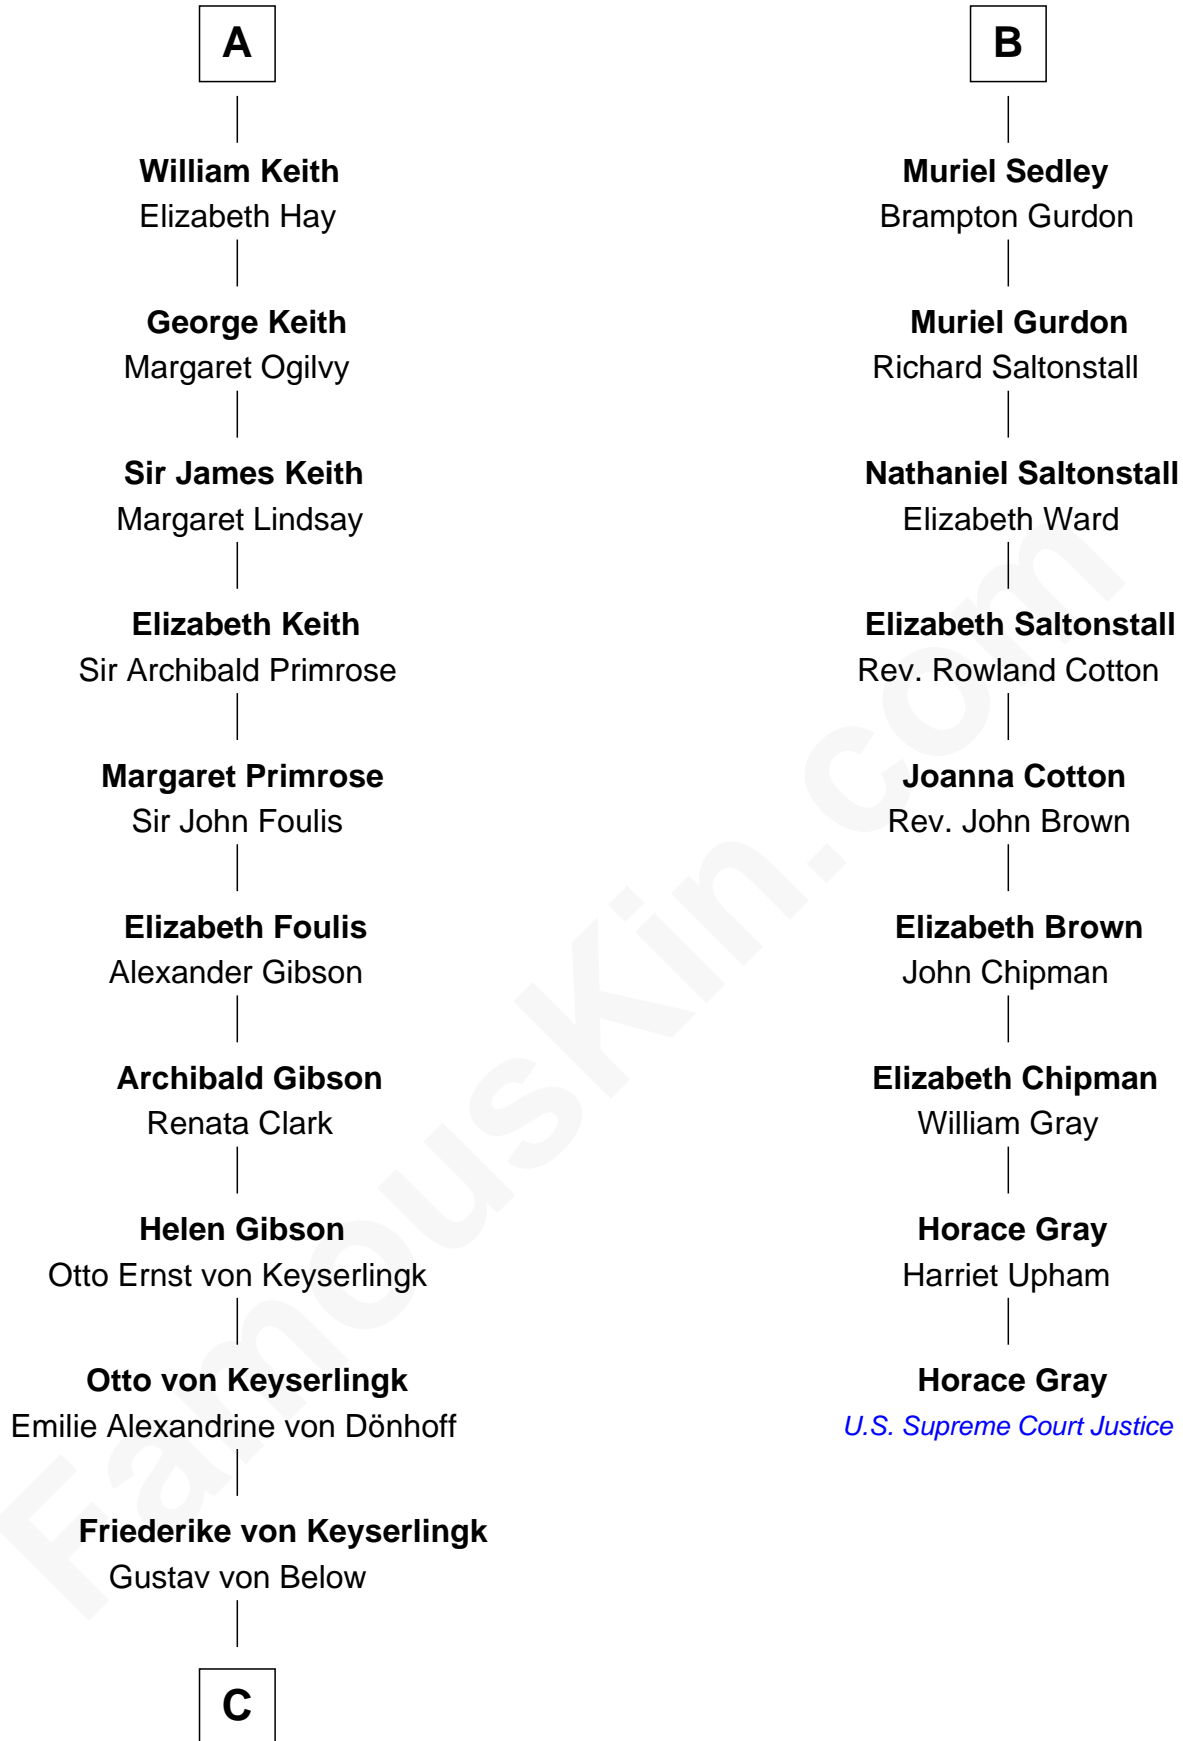

FamousKin.com
Relationship Chart of
Wernher von Braun
Rocket Scientist

15th cousin 5 times removed of
Horace Gray
U.S. Supreme Court Justice

C

—
Karl Emil Gustav von Below

Eleonore Melitta Behrend

—
Marie Eleonore Dorothea von Below

Wernher von Quistorp

—
Emmy von Quistorp

Magnus von Braun

—
Wernher von Braun

Rocket Scientist

FamousKin.com