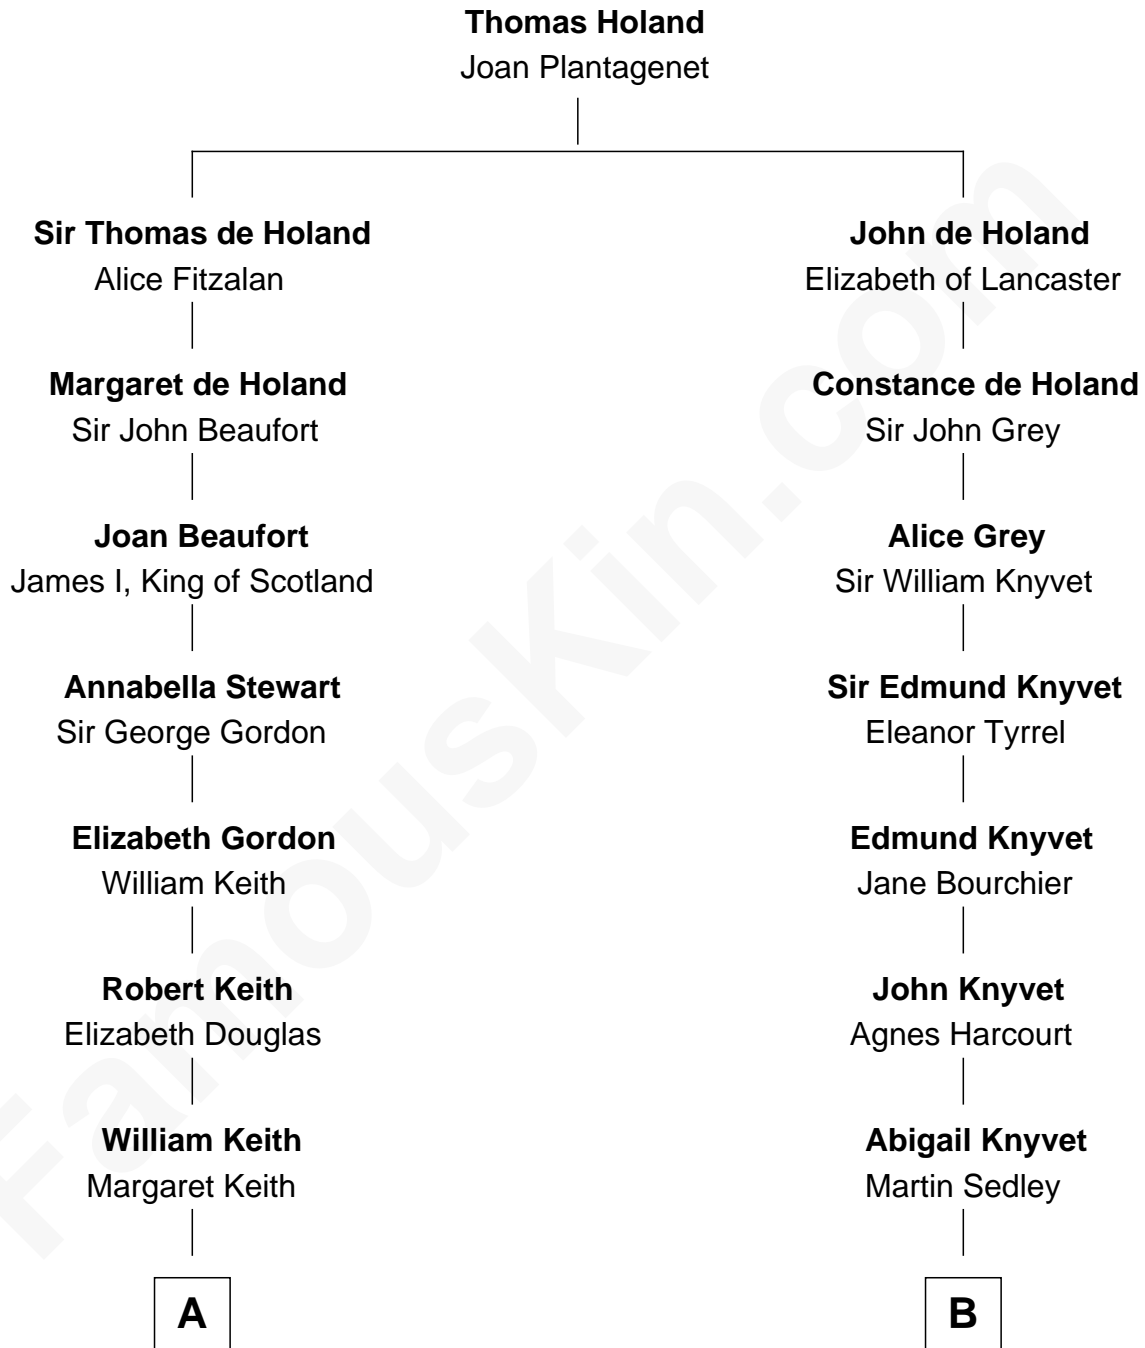

FamousKin.com
Relationship Chart of
Wernher von Braun
Rocket Scientist

15th cousin 5 times removed of
Horace Gray
U.S. Supreme Court Justice

C

—
Karl Emil Gustav von Below

Eleonore Melitta Behrend

—
Marie Eleonore Dorothea von Below

Wernher von Quistorp

—
Emmy von Quistorp

Magnus von Braun

—
Wernher von Braun

Rocket Scientist

FamousKin.com