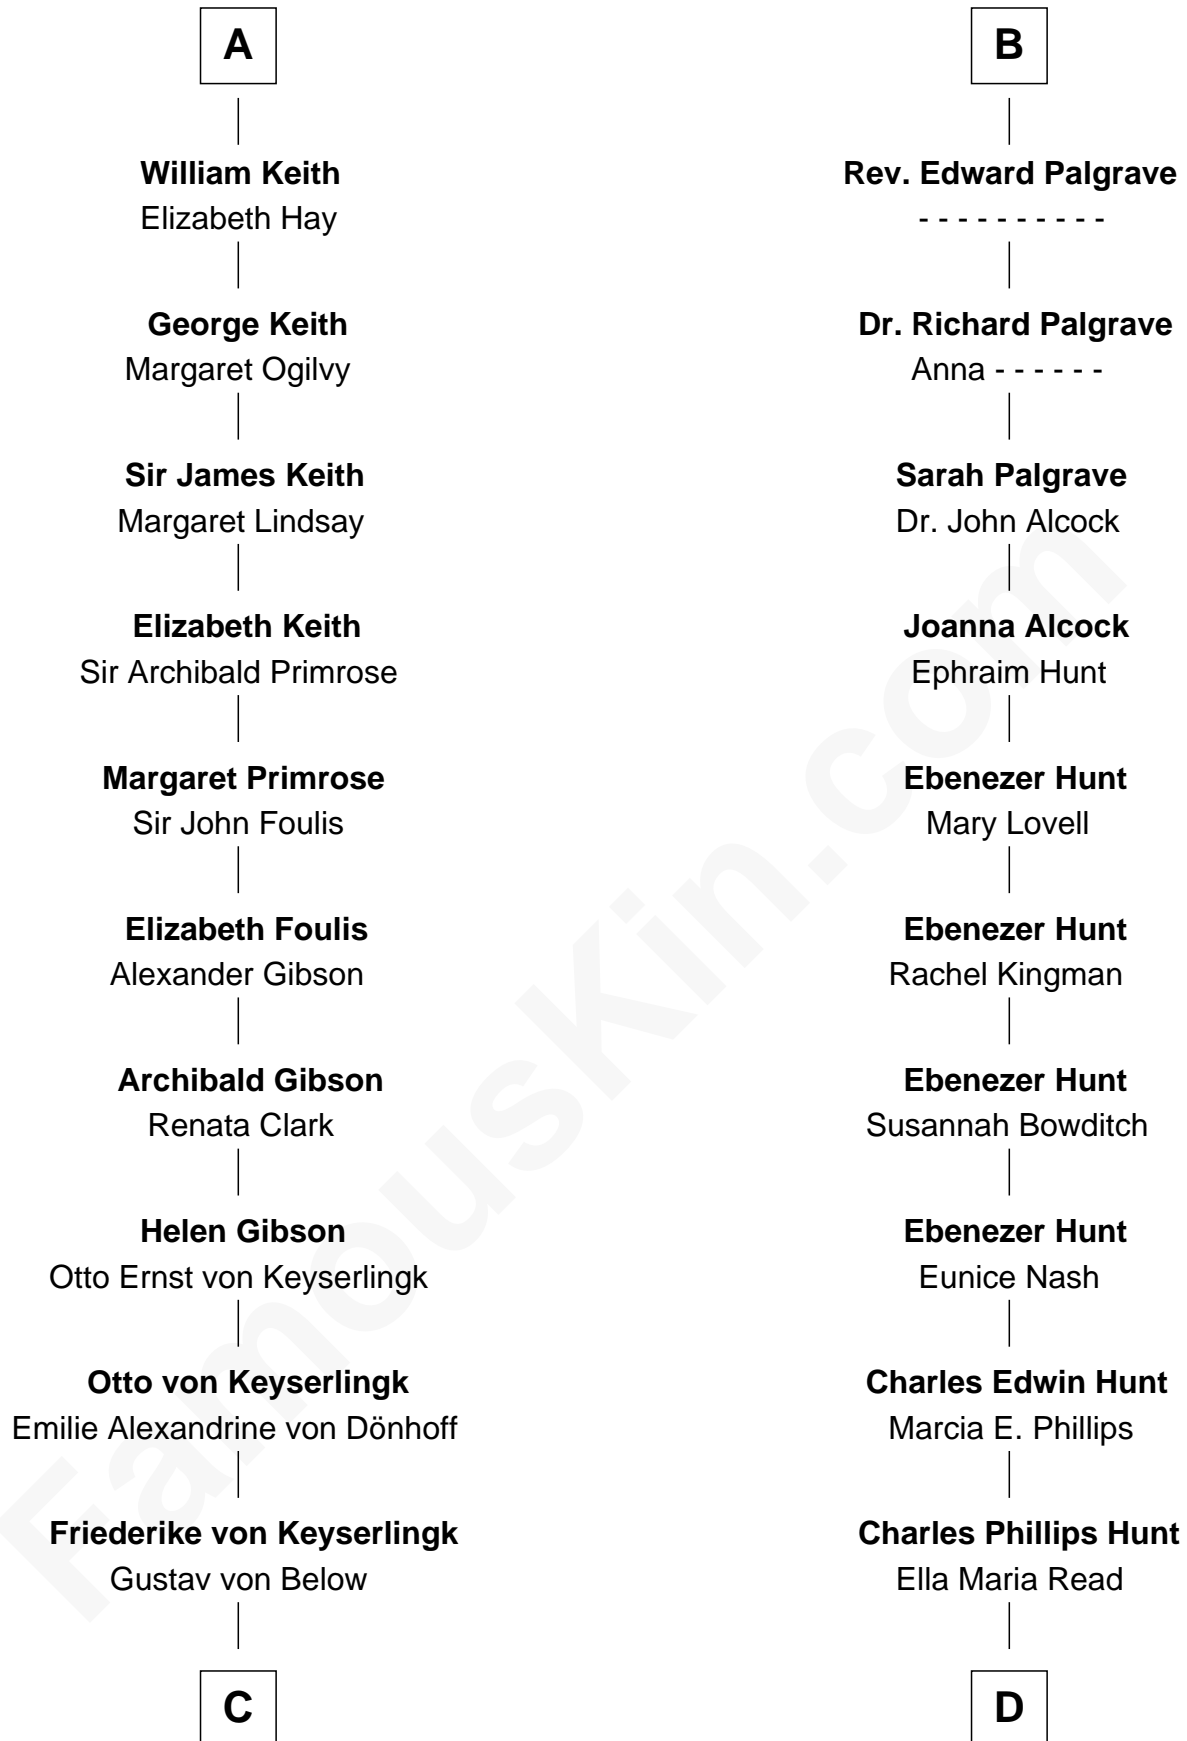

FamousKin.com
Relationship Chart of
Wernher von Braun
Rocket Scientist

19th cousin 1 time removed of
Linda Hunt
TV and Movie Actress

C

Karl Emil Gustav von Below

Eleonore Melitta Behrend

Marie Eleonore Dorothea von Below

Wernher von Quistorp

Emmy von Quistorp

Magnus von Braun

Wernher von Braun

Rocket Scientist

D

Charles Edwin Hunt

Louise Phipps Davy