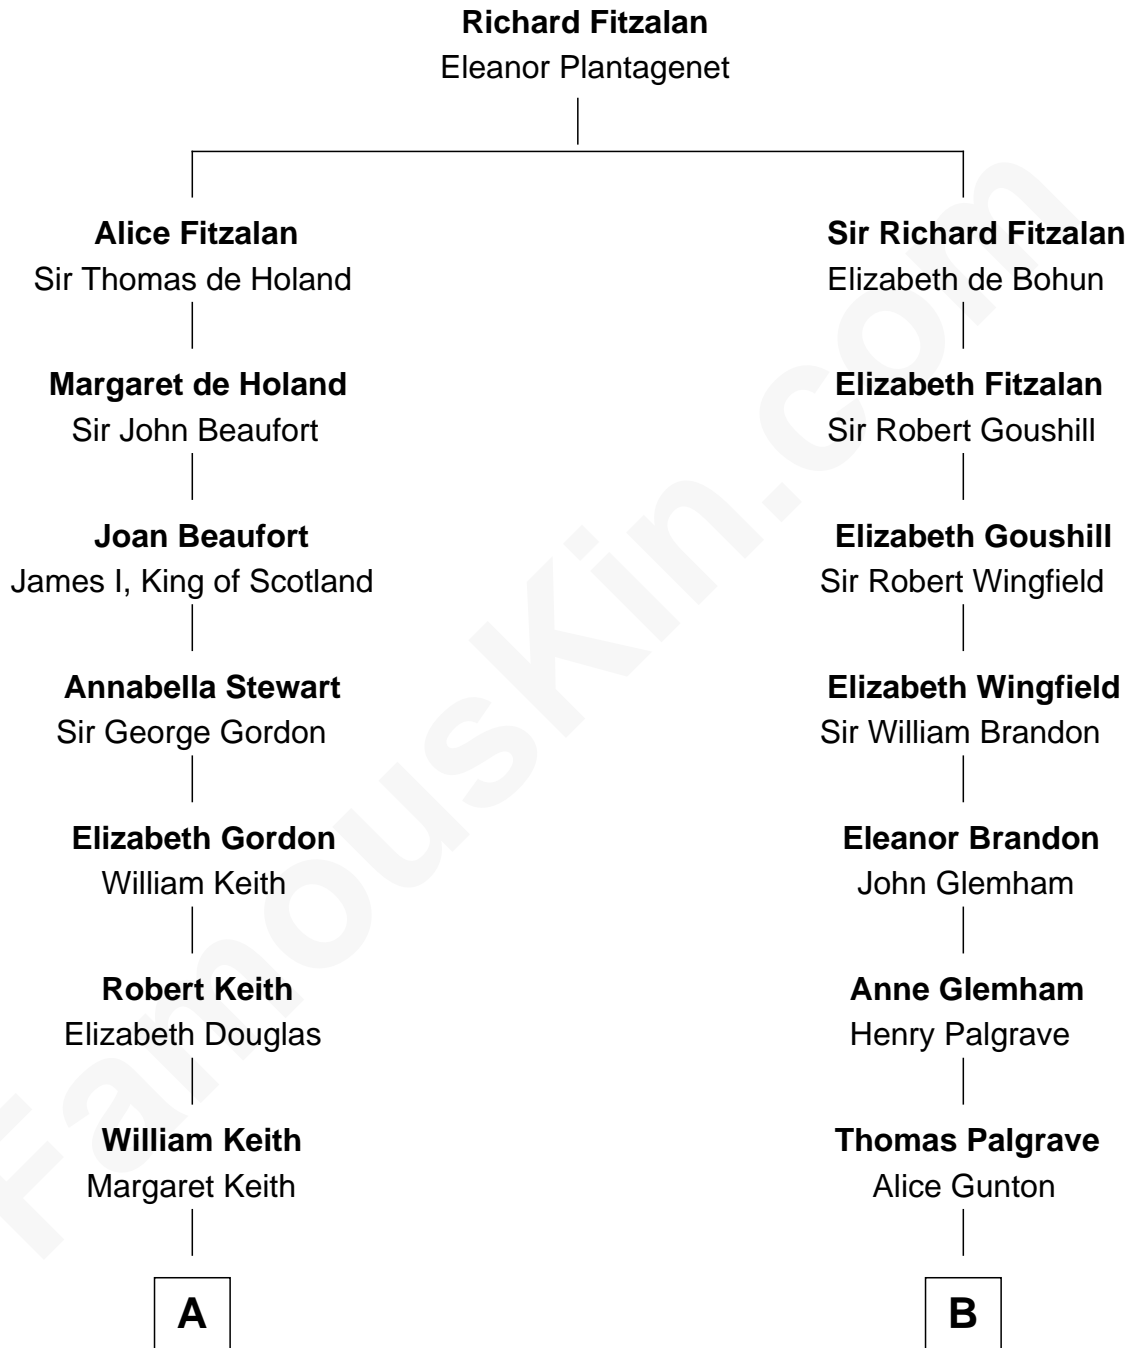

FamousKin.com
Relationship Chart of
Wernher von Braun
Rocket Scientist

19th cousin 1 time removed of
Linda Hunt
TV and Movie Actress

C

Karl Emil Gustav von Below

Eleonore Melitta Behrend

Marie Eleonore Dorothea von Below

Wernher von Quistorp

Emmy von Quistorp

Magnus von Braun

Wernher von Braun

Rocket Scientist

D

Charles Edwin Hunt

Louise Phipps Davy