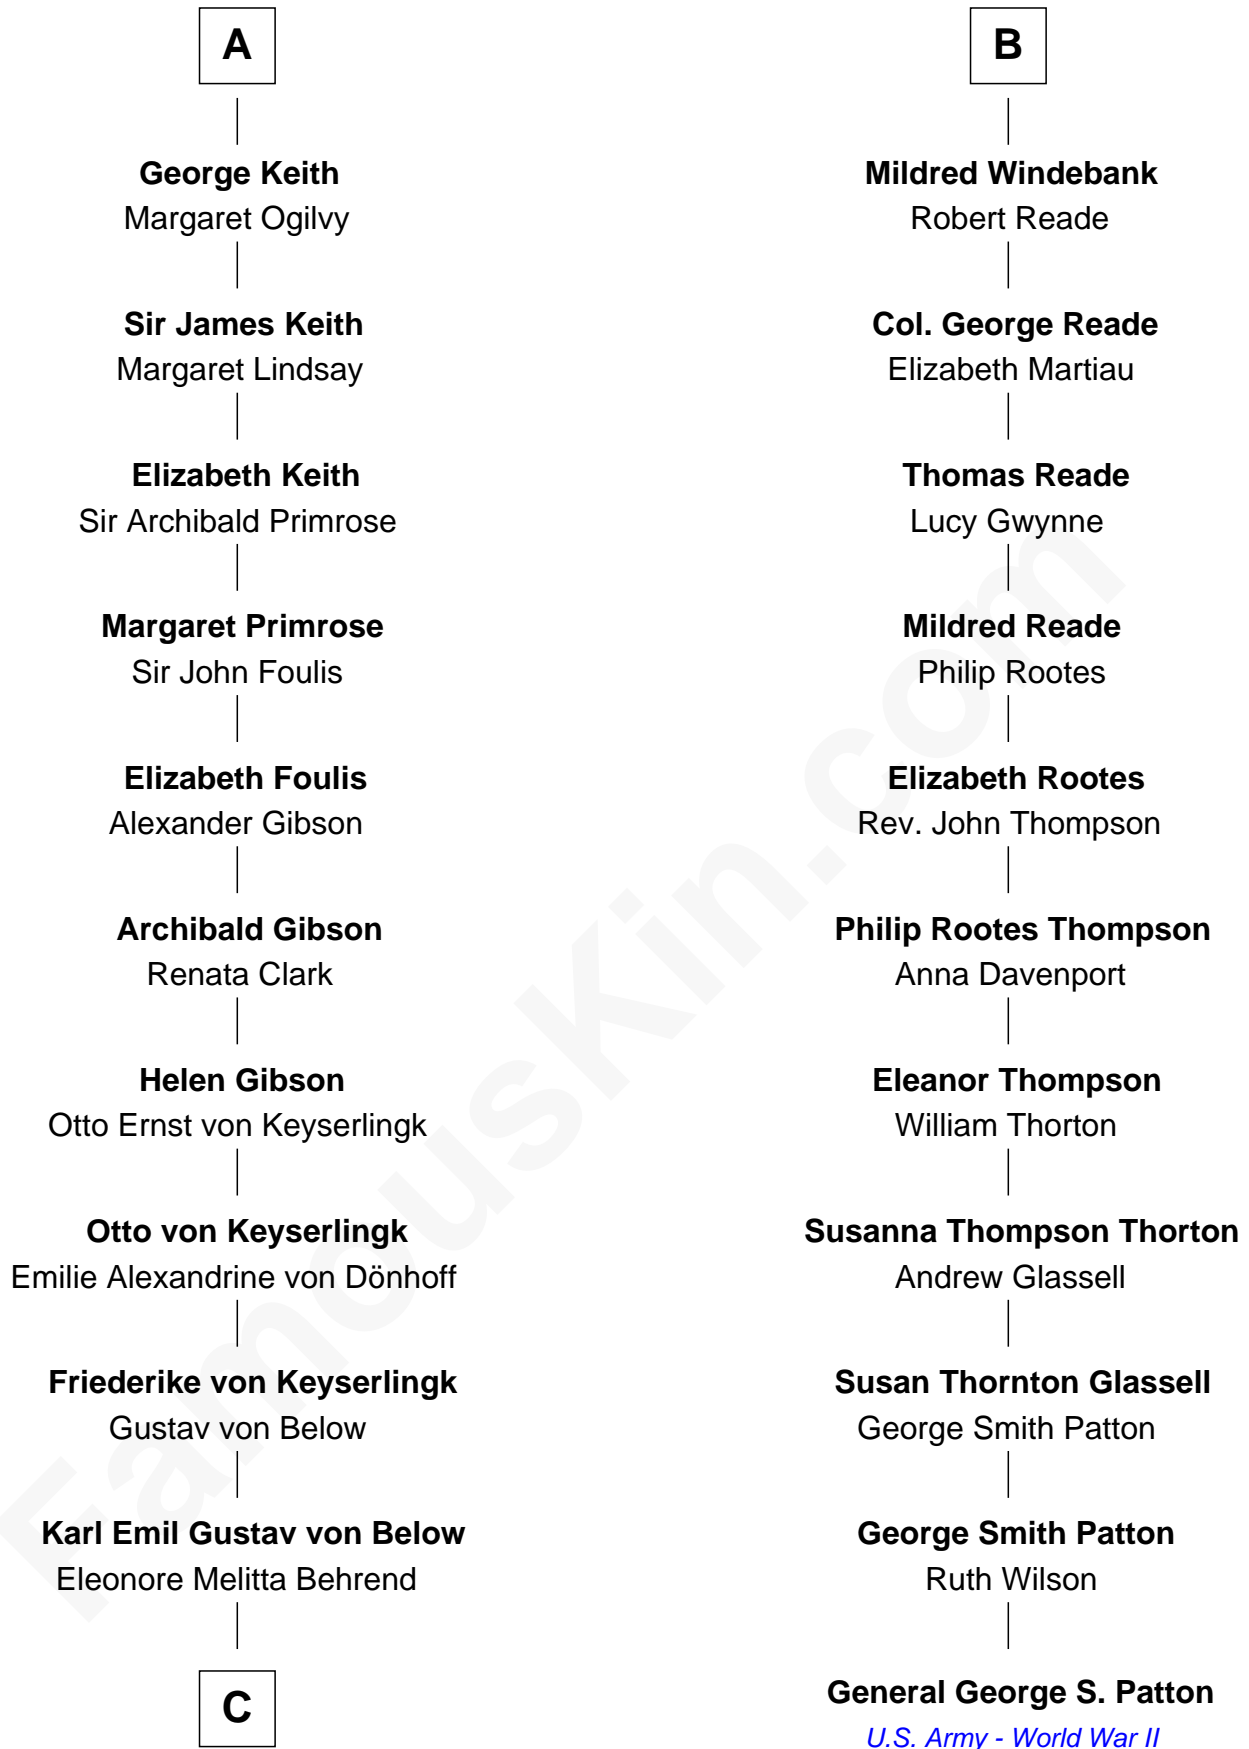

FamousKin.com
Relationship Chart of
Wernher von Braun
Rocket Scientist

17th cousin 2 times removed of
General George S. Patton
U.S. Army - World War II

C

Marie Eleonore Dorothea von Below

Wernher von Quistorp

Emmy von Quistorp

Magnus von Braun

Wernher von Braun

Rocket Scientist

FamousKin.com