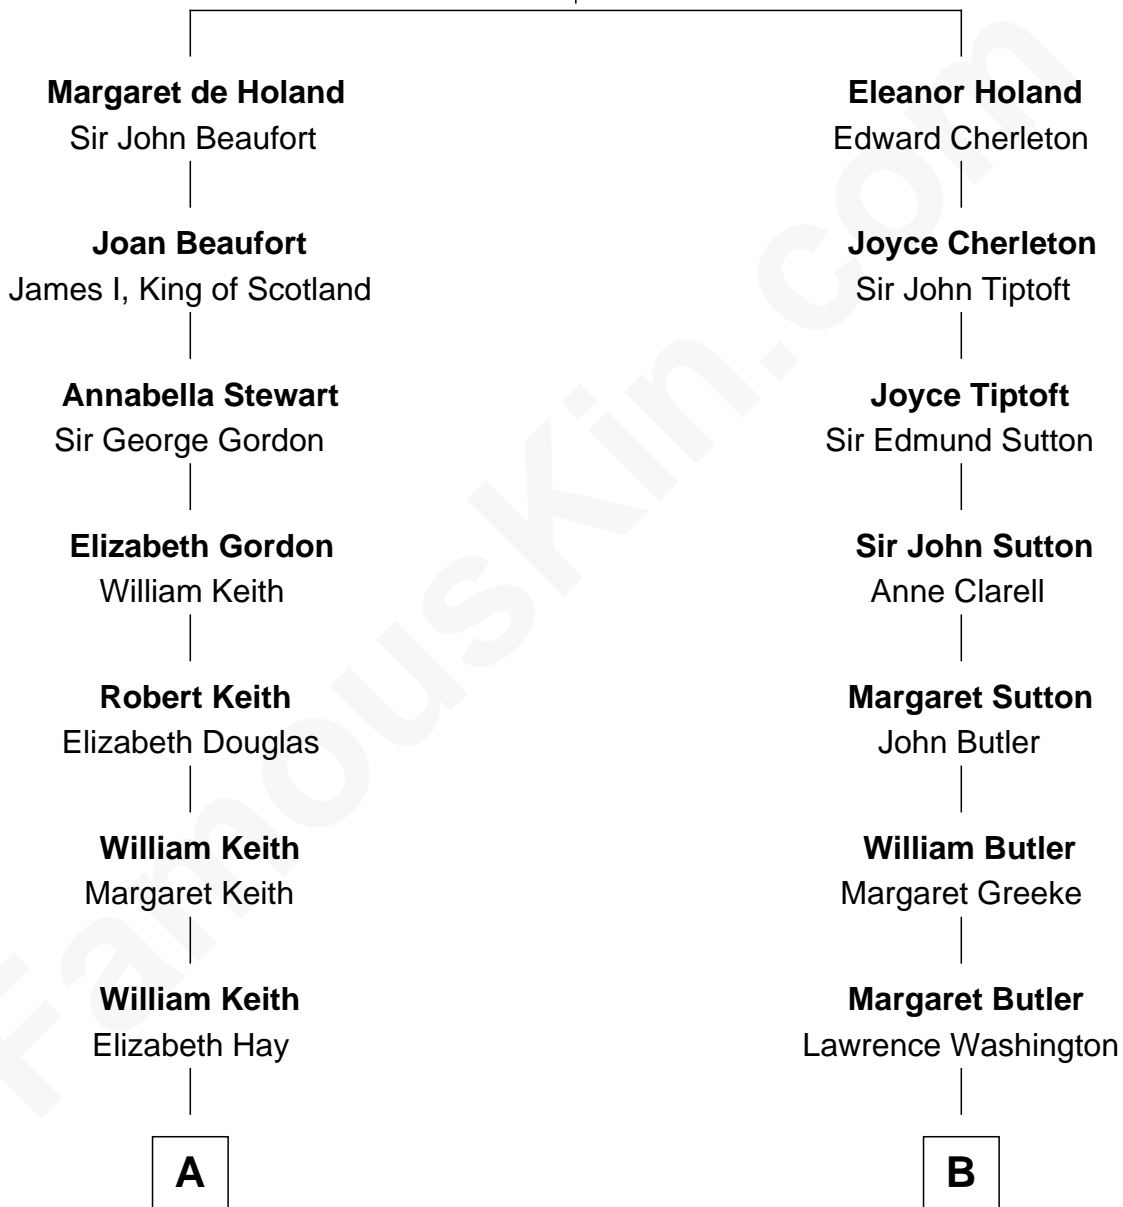

FamousKin.com
Relationship Chart of
Wernher von Braun
Rocket Scientist

17th cousin 2 times removed of
General George S. Patton
U.S. Army - World War II

Sir Thomas de Holand
 Alice Fitzalan

C

Marie Eleonore Dorothea von Below

Wernher von Quistorp

Emmy von Quistorp

Magnus von Braun

Wernher von Braun

Rocket Scientist

FamousKin.com