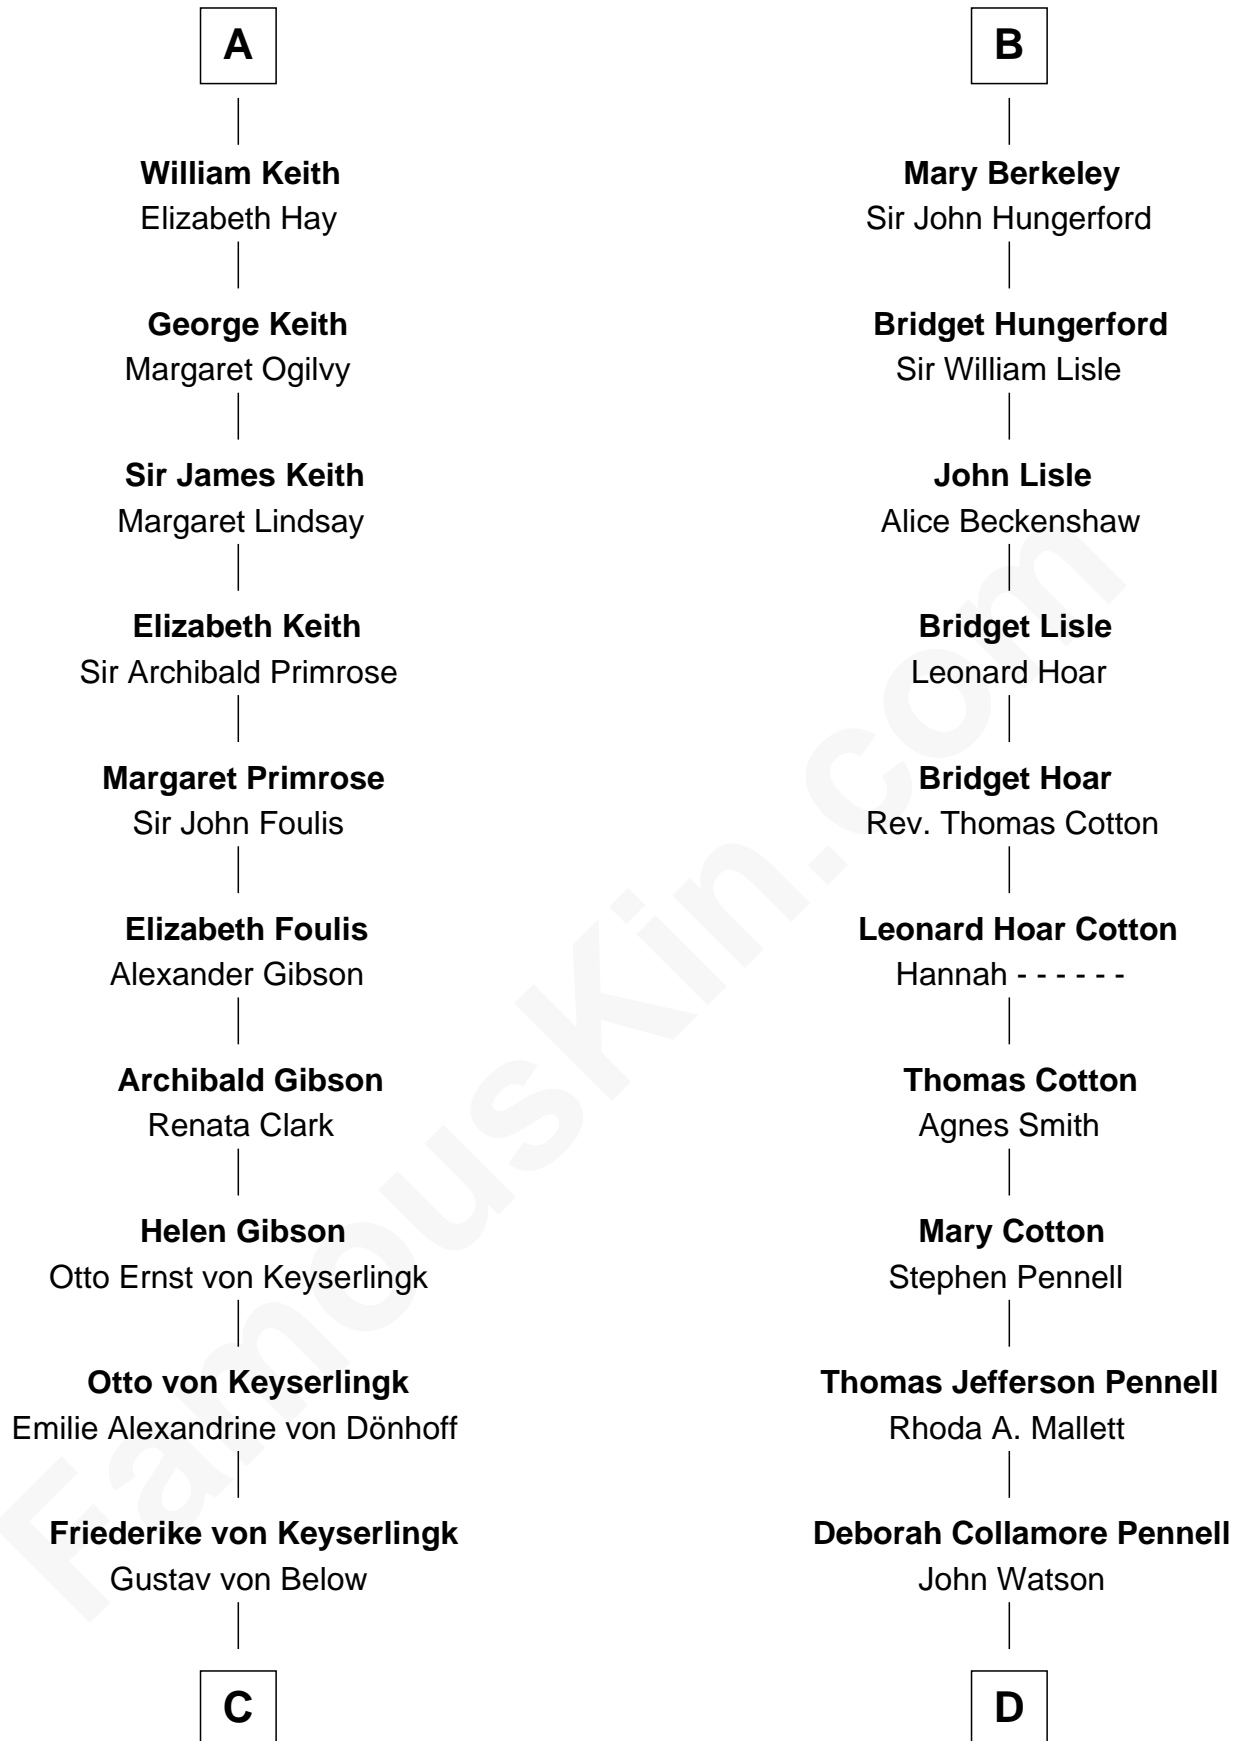

FamousKin.com Relationship Chart of

Wernher von Braun

Rocket Scientist

20th cousin of

Warren Buffett

Chairman & CEO, Berkshire Hathaway

C

Karl Emil Gustav von Below

Eleonore Melitta Behrend

Marie Eleonore Dorothea von Below

Wernher von Quistorp

Emmy von Quistorp

Magnus von Braun

Wernher von Braun

Rocket Scientist

D