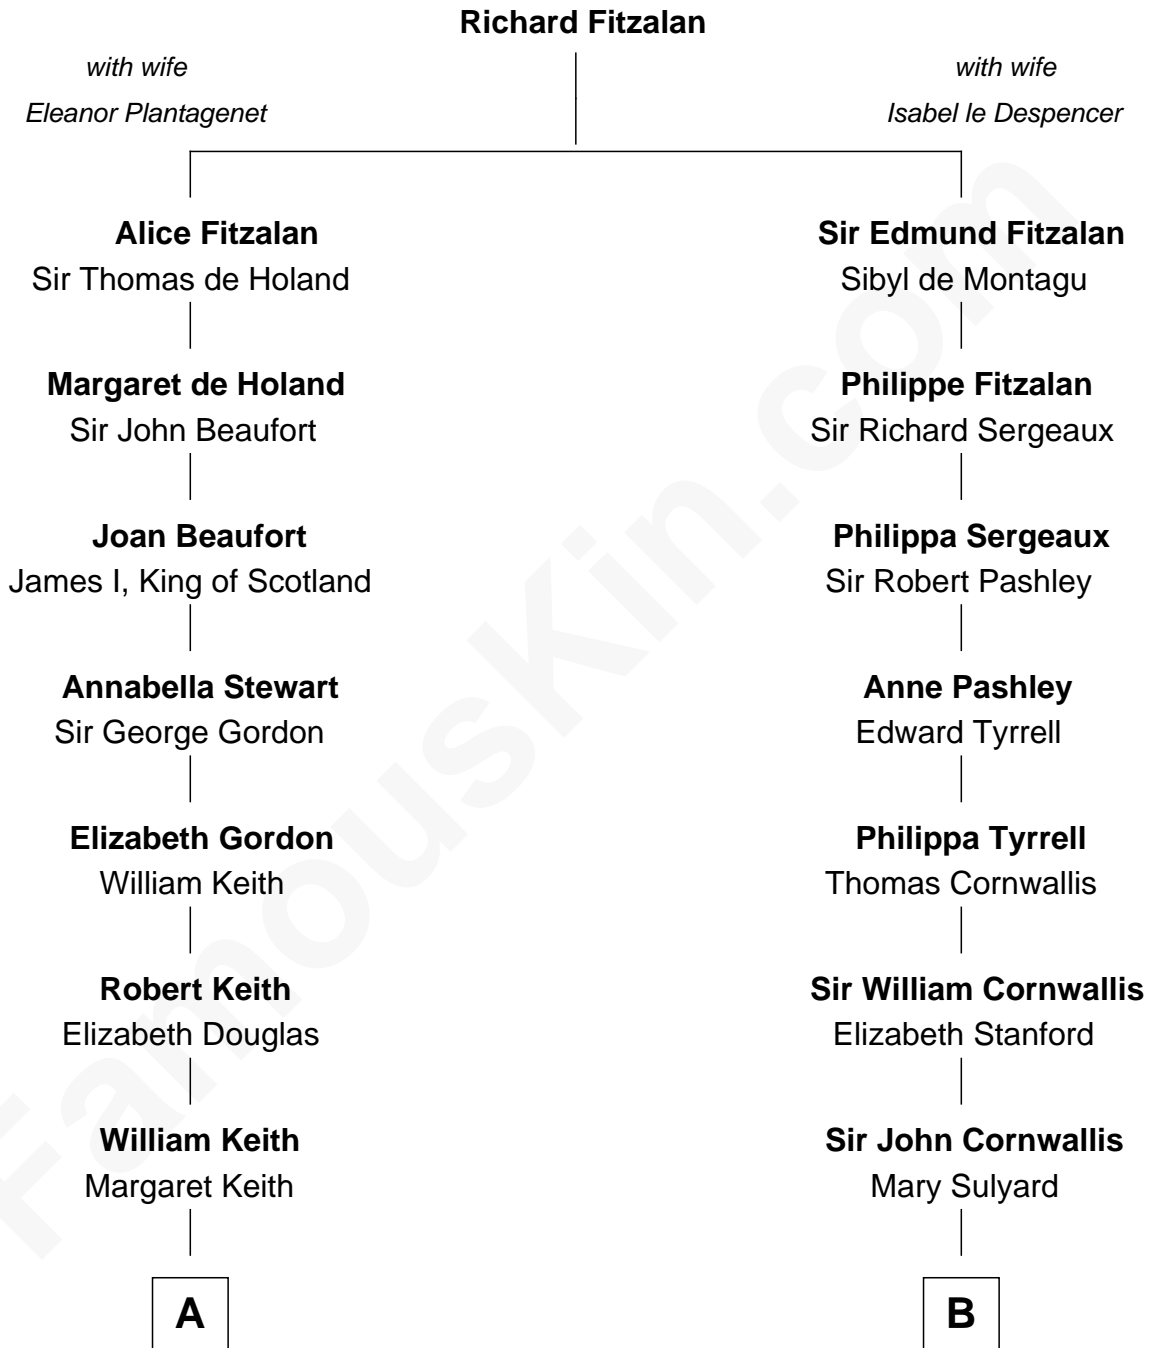

FamousKin.com
Relationship Chart of
Wernher von Braun
Rocket Scientist

17th cousin 3 times removed of

Susan B. Anthony
Women's Rights Advocate

C

—
Karl Emil Gustav von Below

Eleonore Melitta Behrend

—
Marie Eleonore Dorothea von Below

Wernher von Quistorp

—
Emmy von Quistorp

Magnus von Braun

—
Wernher von Braun

Rocket Scientist