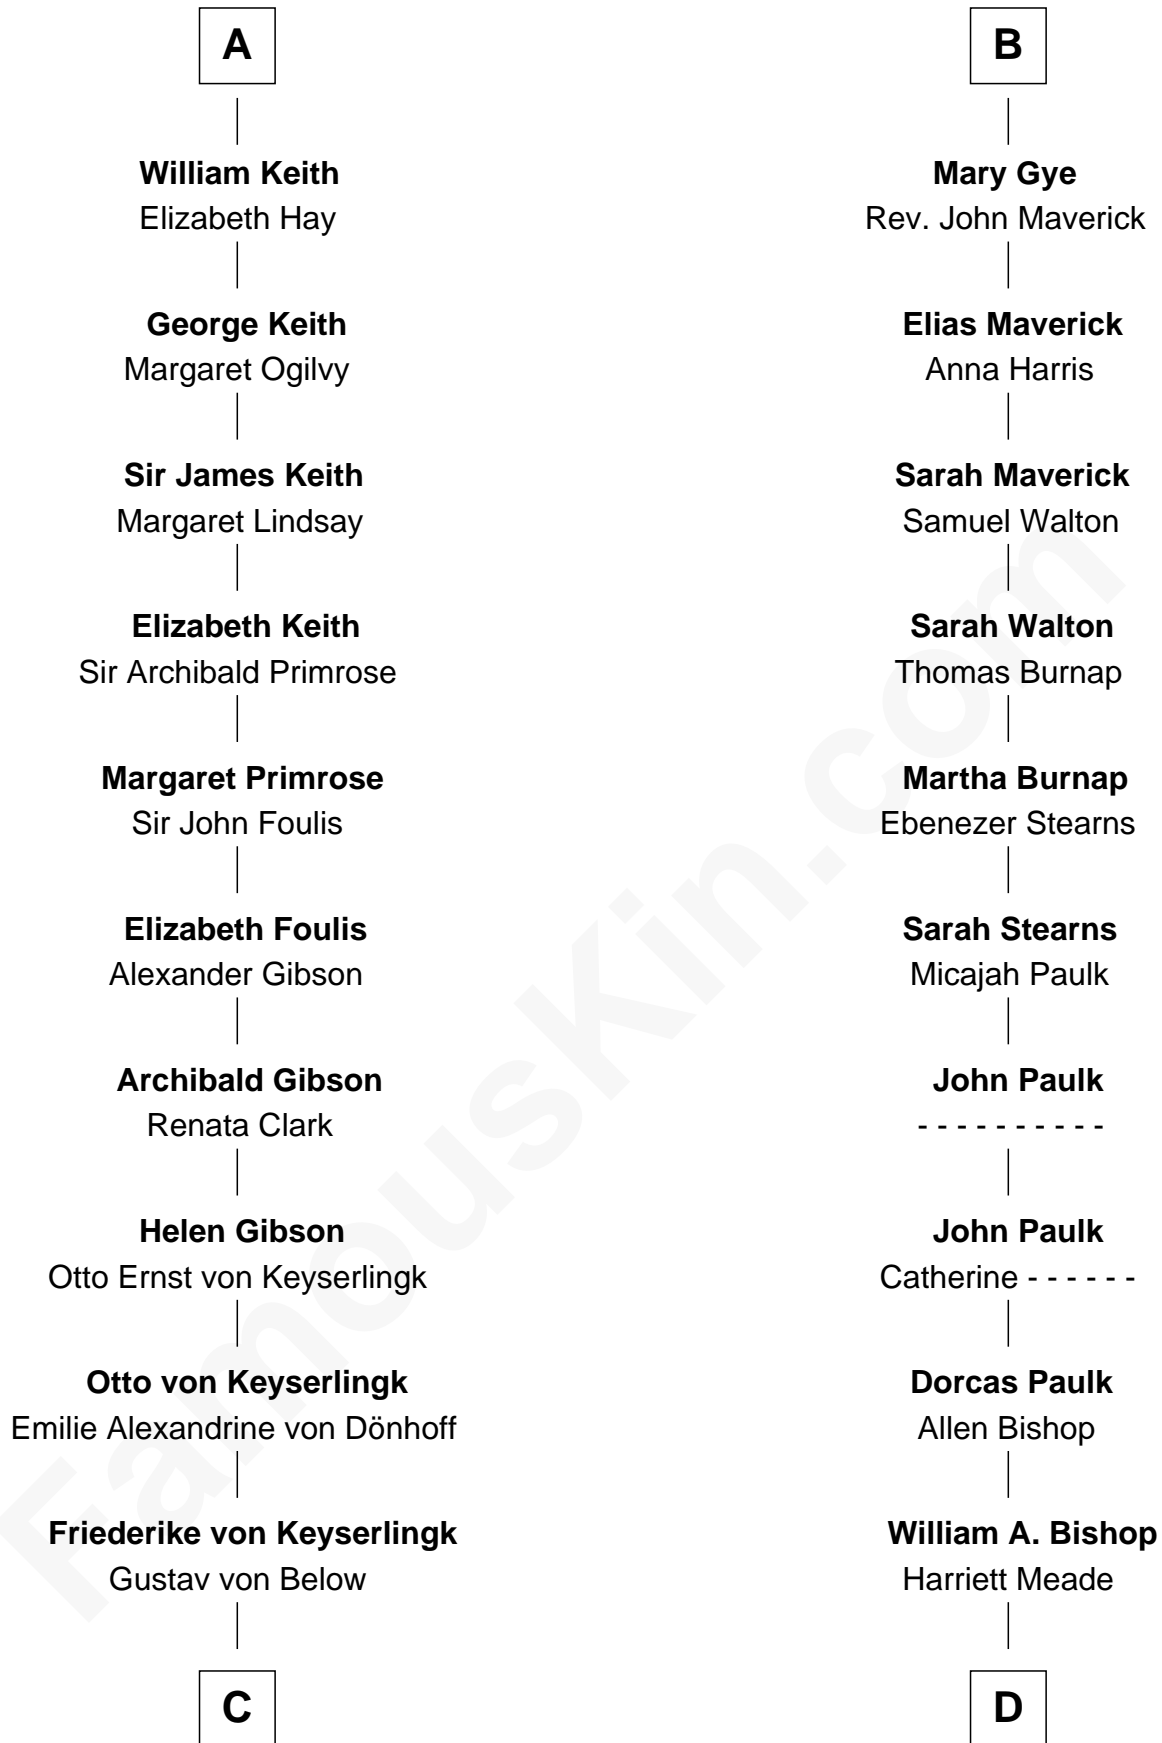

FamousKin.com Relationship Chart of

Wernher von Braun

Rocket Scientist

20th cousin of

Michael Strahan

NFL Player and TV Personality

Richard Fitzalan
Eleanor Plantagenet

C

Karl Emil Gustav von Below

Eleonore Melitta Behrend

Marie Eleonore Dorothea von Below

Wernher von Quistorp

Emmy von Quistorp

Magnus von Braun

Wernher von Braun

Rocket Scientist