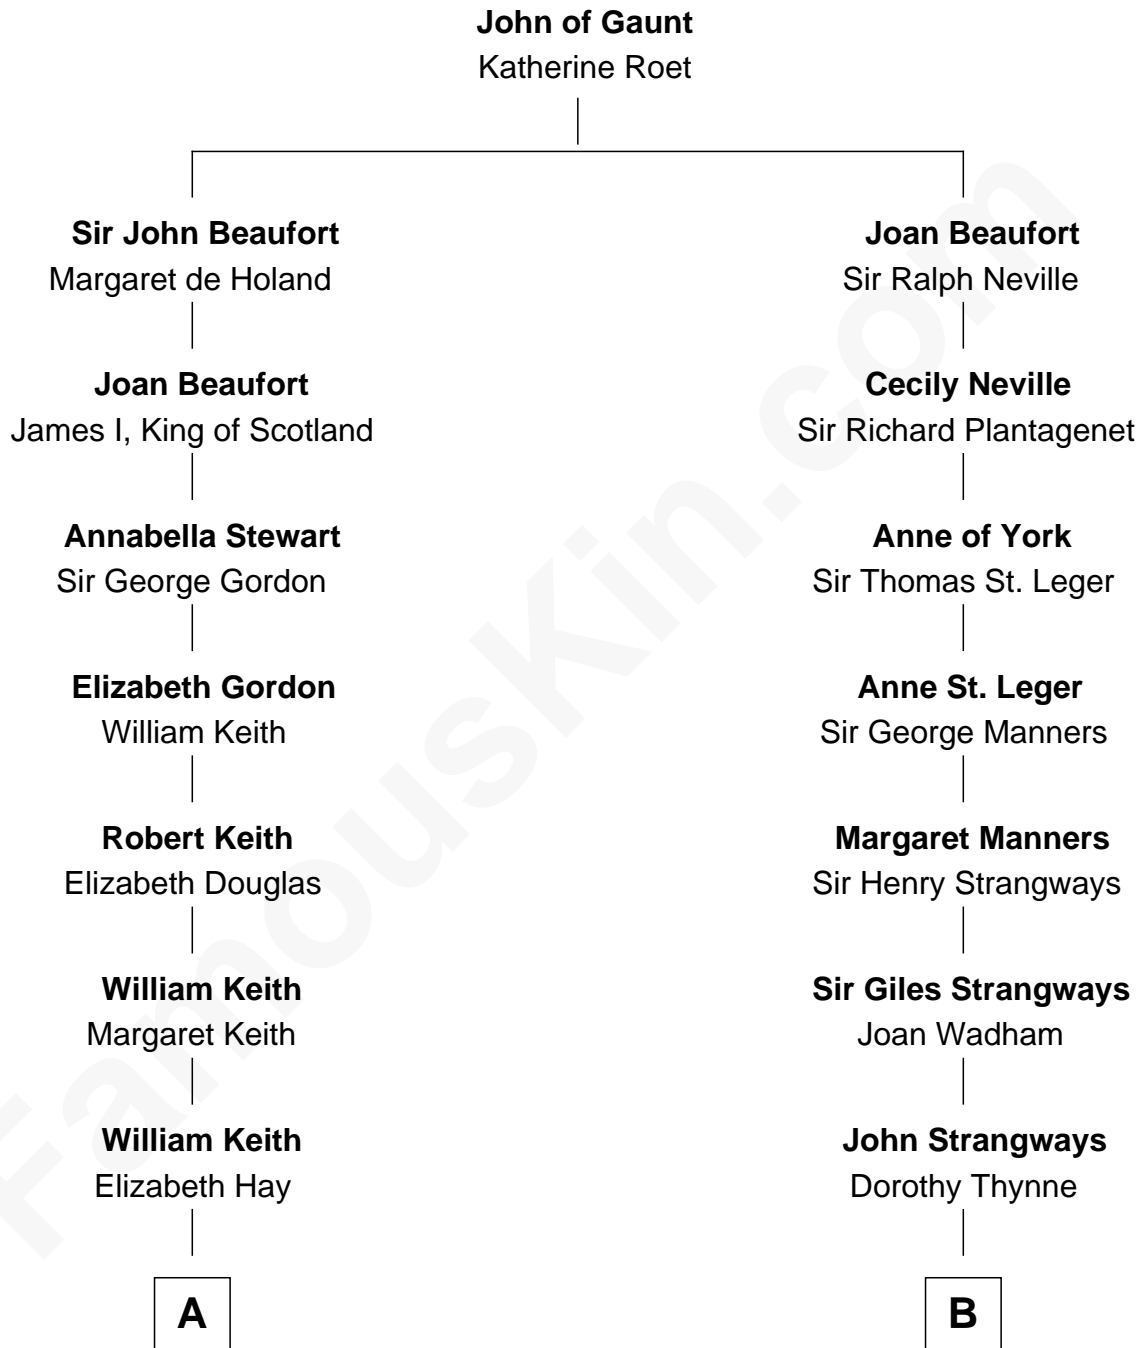

**FamousKin.com**  
**Relationship Chart of**  
**Wernher von Braun**  
*Rocket Scientist*

13th cousin 6 times removed of  
**James C. Jones**  
*10th Governor of Tennessee*

**C**

Marie Eleonore Dorothea von Below

Wernher von Quistorp

Emmy von Quistorp

Magnus von Braun

Wernher von Braun

*Rocket Scientist*

FamousKin.com