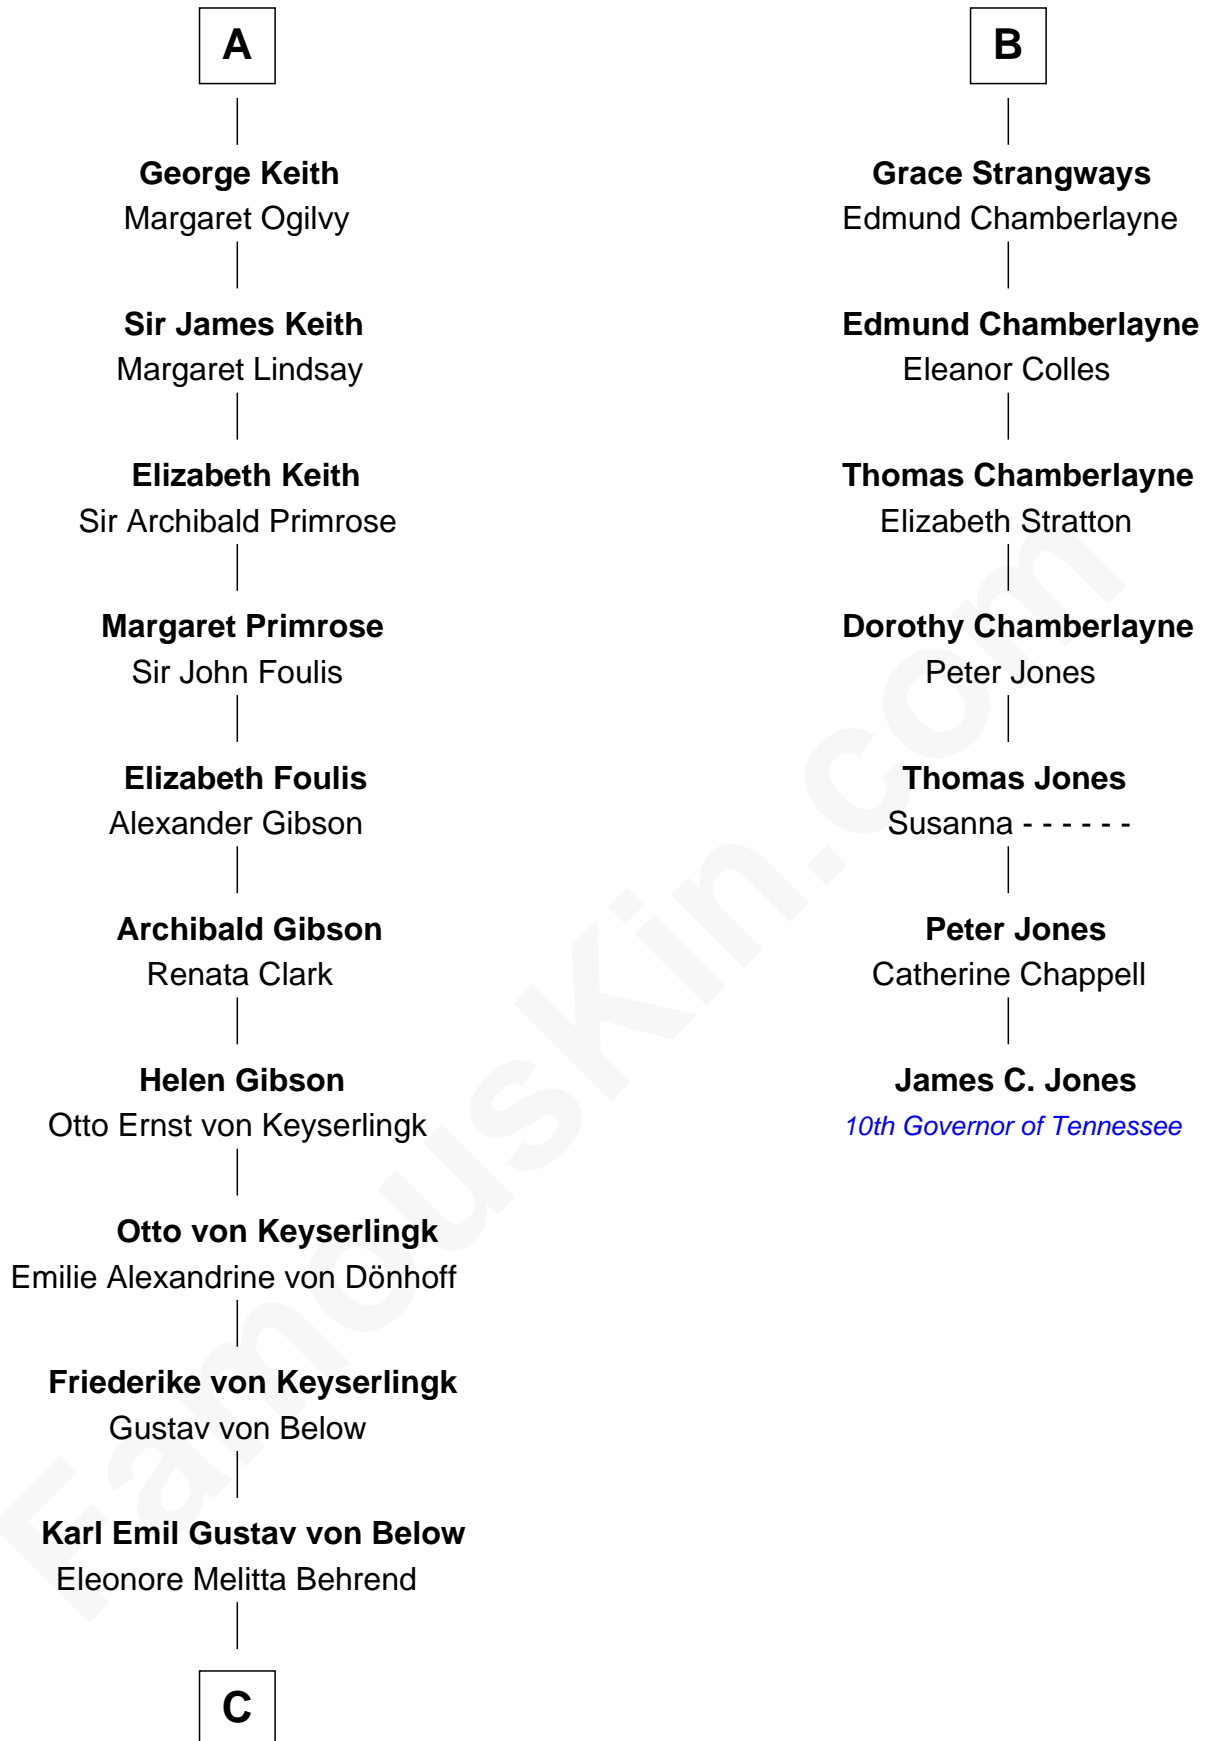

**FamousKin.com**  
**Relationship Chart of**  
**Wernher von Braun**  
*Rocket Scientist*

13th cousin 6 times removed of  
**James C. Jones**  
*10th Governor of Tennessee*

**C**

Marie Eleonore Dorothea von Below

Wernher von Quistorp

Emmy von Quistorp

Magnus von Braun

Wernher von Braun

*Rocket Scientist*

FamousKin.com