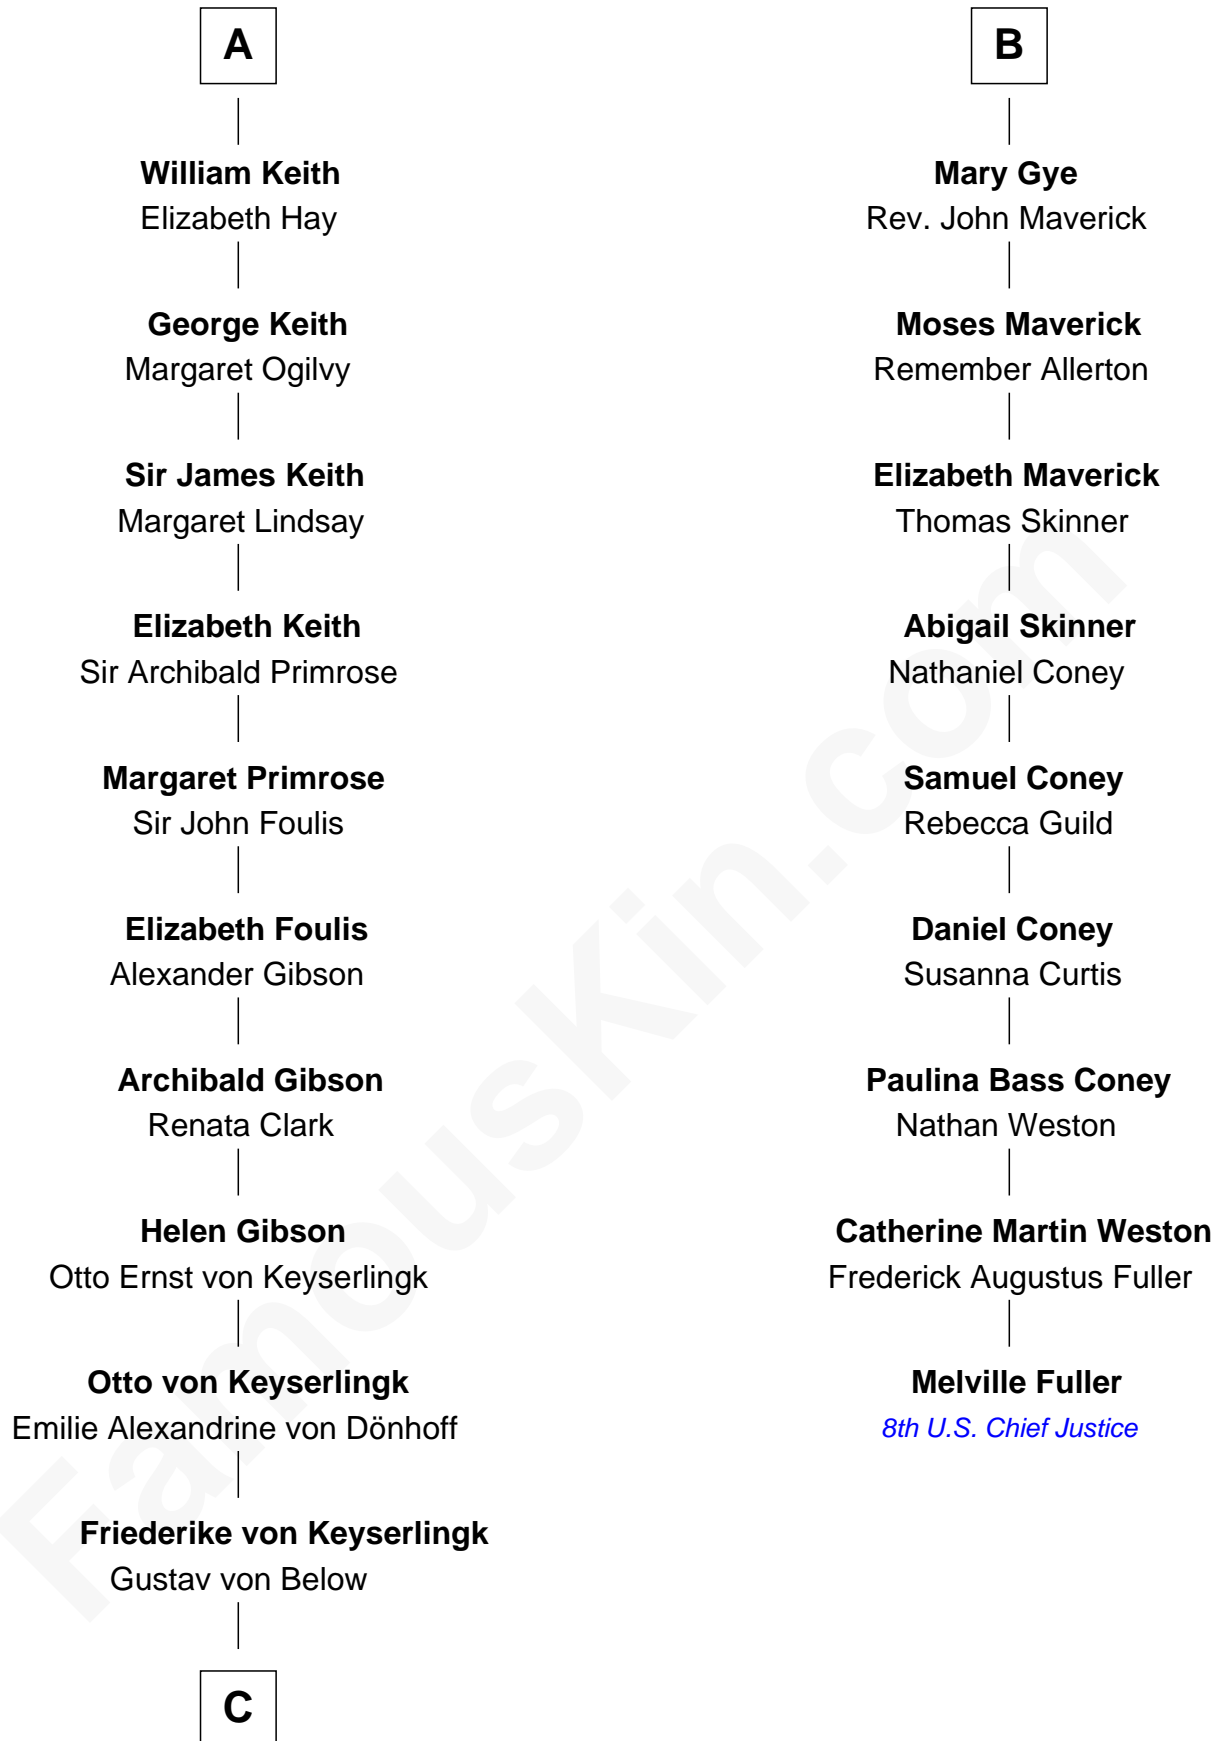

FamousKin.com
Relationship Chart of
Wernher von Braun
Rocket Scientist

15th cousin 5 times removed of

Melville Fuller
8th Chief Justice of the U.S. Supreme Court

C

—
Karl Emil Gustav von Below

Eleonore Melitta Behrend

—
Marie Eleonore Dorothea von Below

Wernher von Quistorp

—
Emmy von Quistorp

Magnus von Braun

—
Wernher von Braun

Rocket Scientist

FamousKin.com