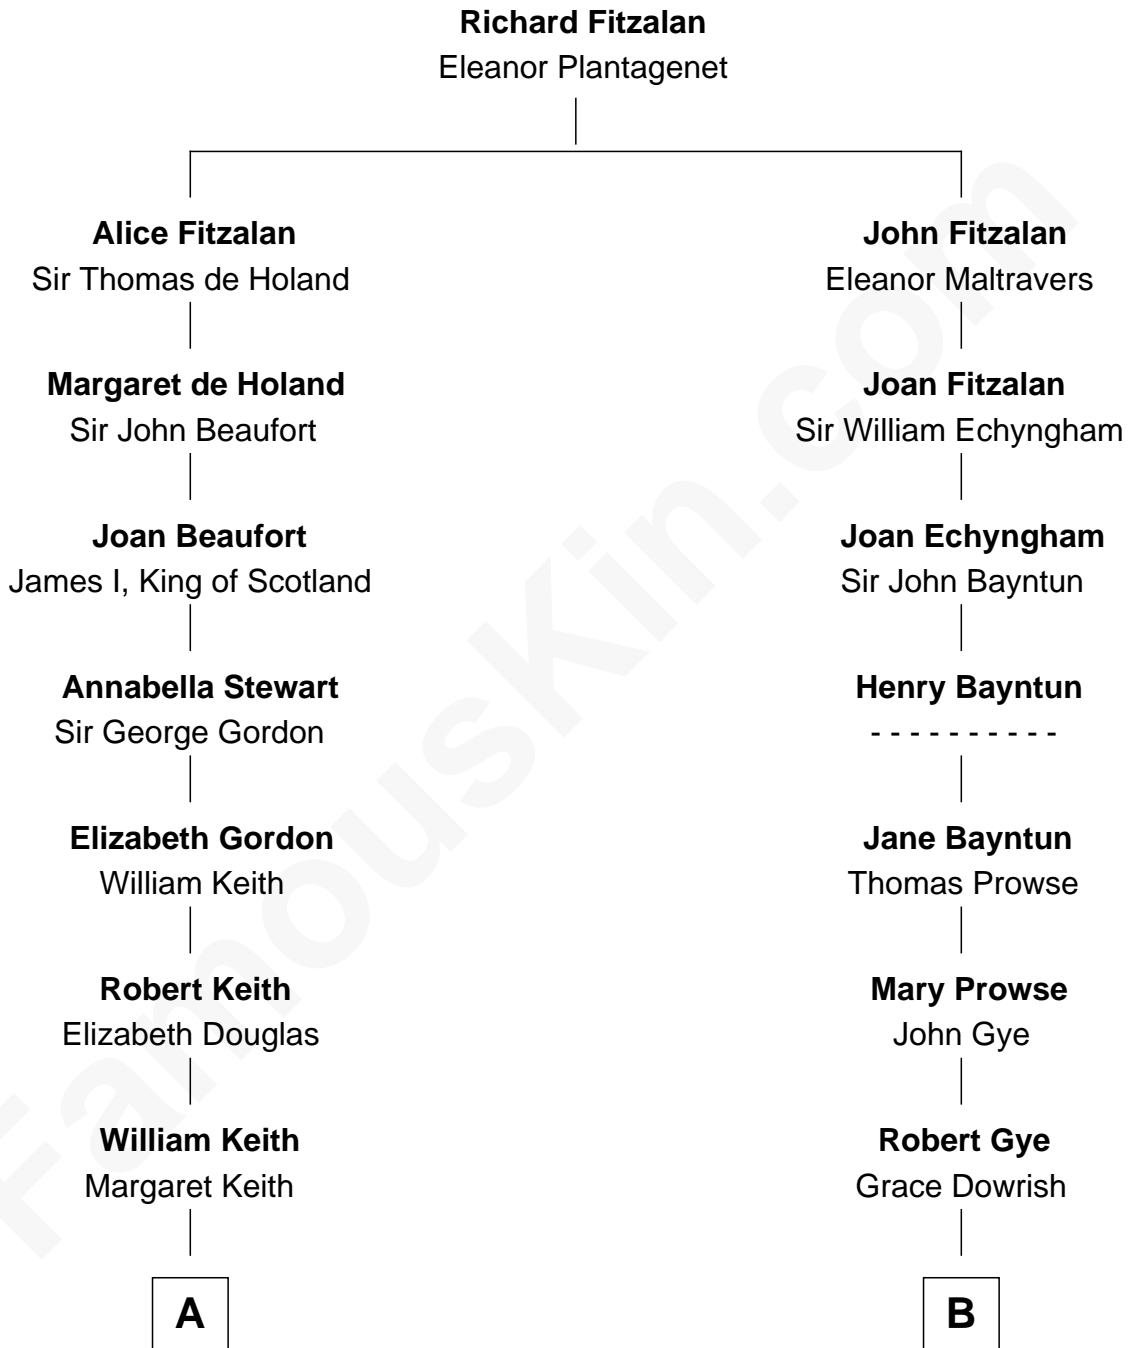

FamousKin.com
Relationship Chart of
Wernher von Braun
Rocket Scientist

15th cousin 5 times removed of

Melville Fuller
8th Chief Justice of the U.S. Supreme Court

C

—
Karl Emil Gustav von Below

Eleonore Melitta Behrend

—
Marie Eleonore Dorothea von Below

Wernher von Quistorp

—
Emmy von Quistorp

Magnus von Braun

—
Wernher von Braun

Rocket Scientist

FamousKin.com