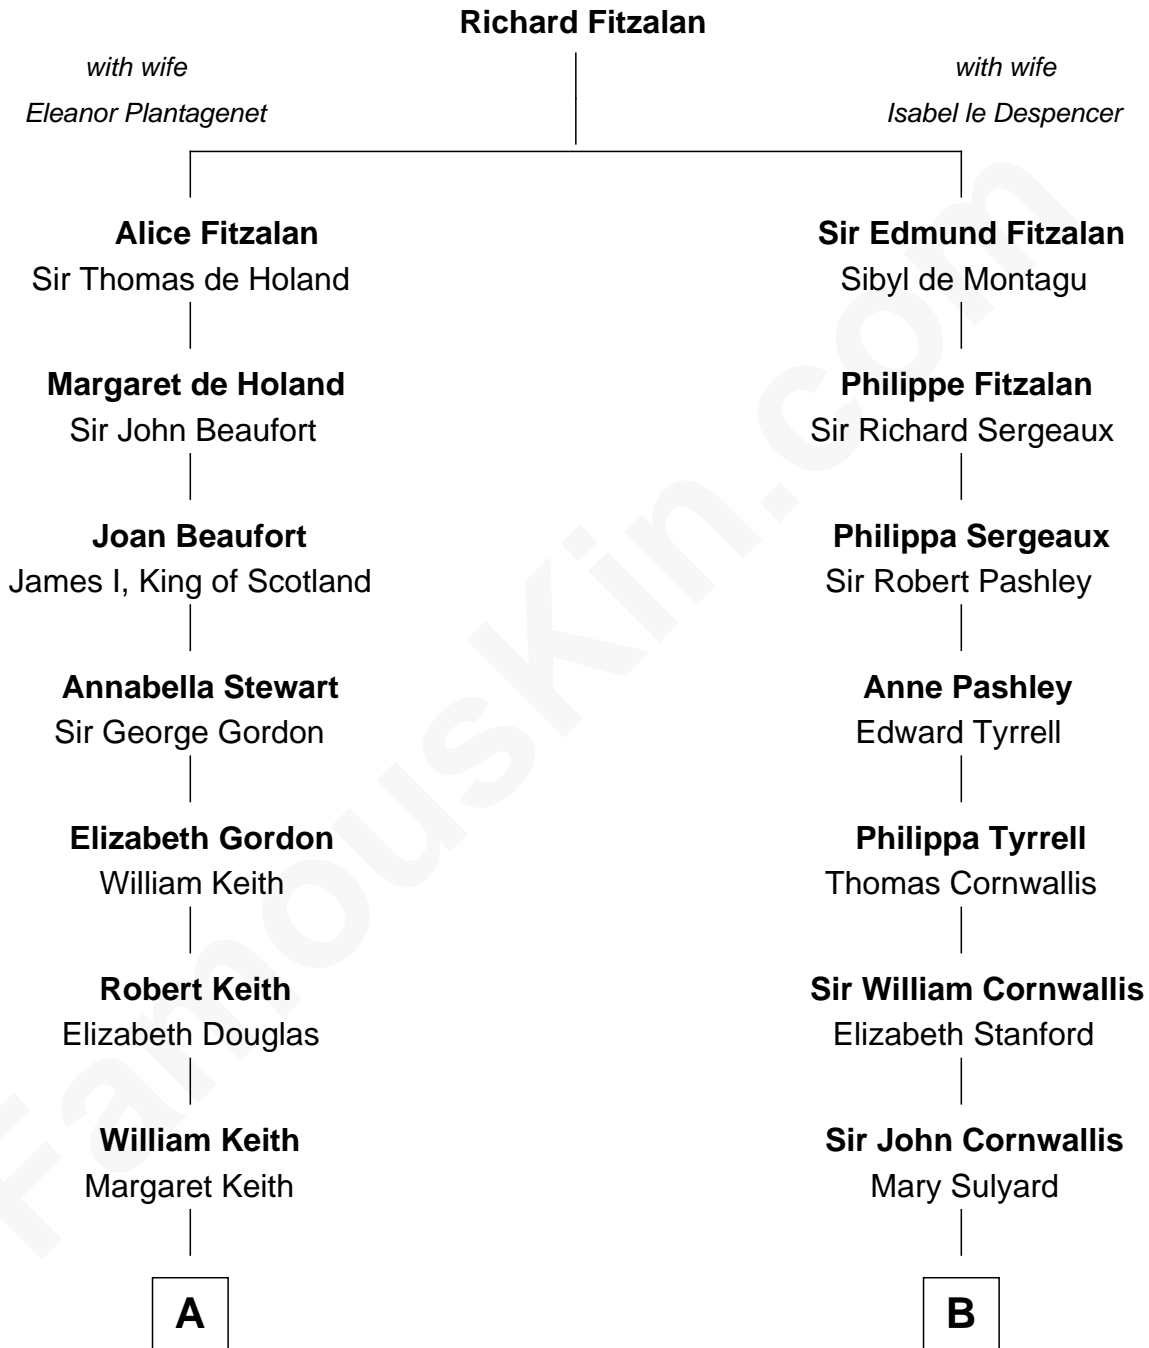

FamousKin.com
Relationship Chart of
Wernher von Braun
Rocket Scientist

19th cousin 1 time removed of
Ben Ames Williams
Novelist and Short Story Author

C

Karl Emil Gustav von Below

Eleonore Melitta Behrend

Marie Eleonore Dorothea von Below

Wernher von Quistorp

Emmy von Quistorp

Magnus von Braun

Wernher von Braun

Rocket Scientist

D

Sarah Jane Longstreet