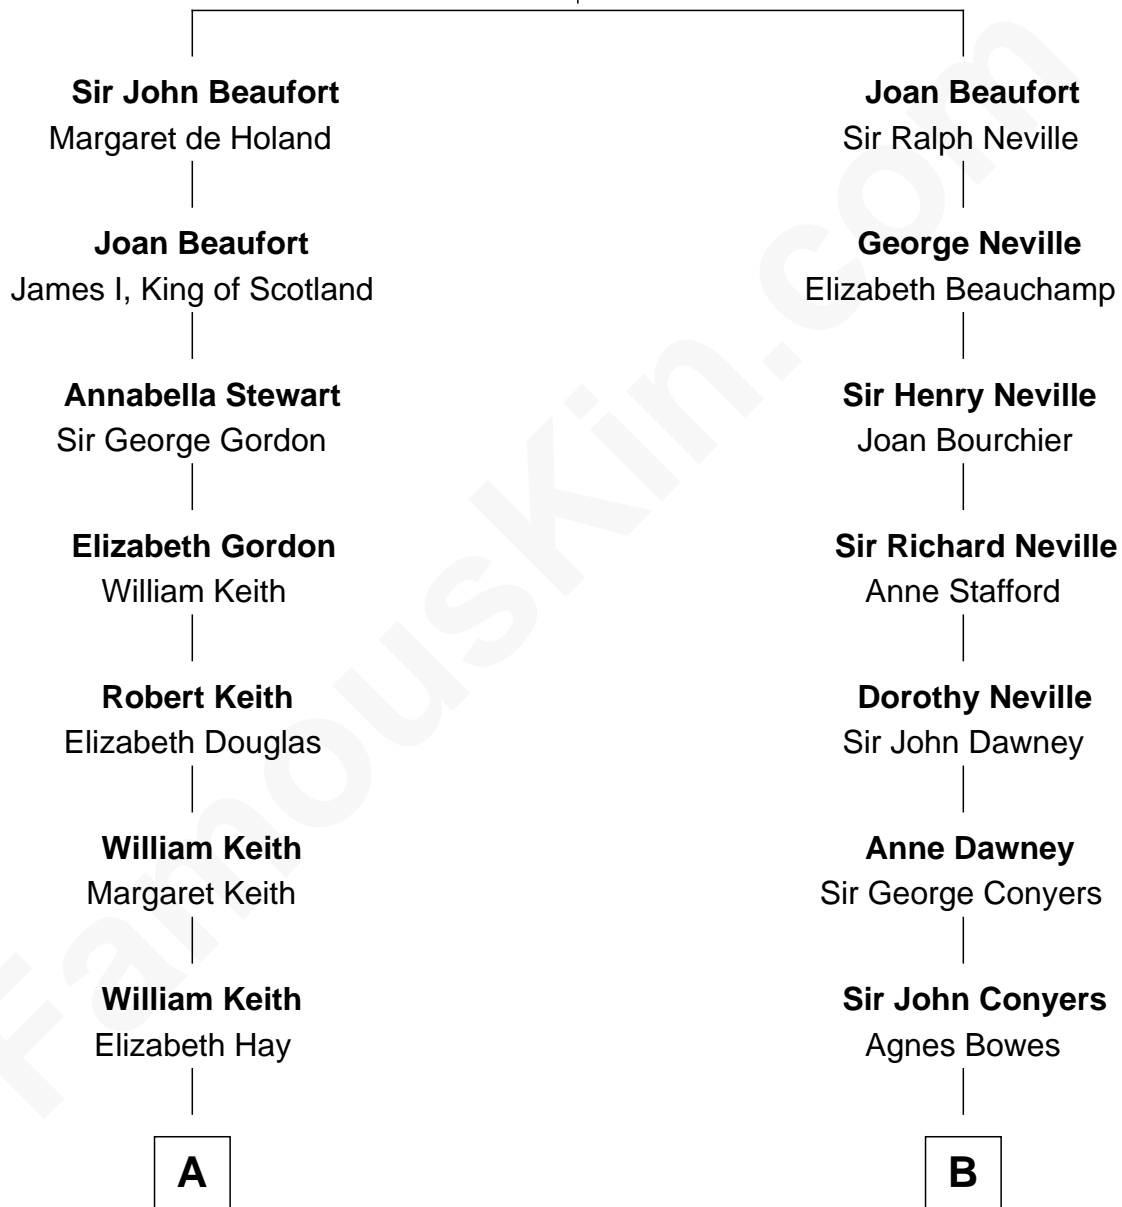

FamousKin.com
Relationship Chart of
Wernher von Braun
Rocket Scientist

18th cousin 1 time removed of

Jimmy Carter
39th U.S. President

John of Gaunt
 Katherine Roet

C

Marie Eleonore Dorothea von Below

Wernher von Quistorp

Emmy von Quistorp

Magnus von Braun

Wernher von Braun

Rocket Scientist

D

Earl Carter

Lillian Gordy

Jimmy Carter

39th U.S. President

FamousKin.com