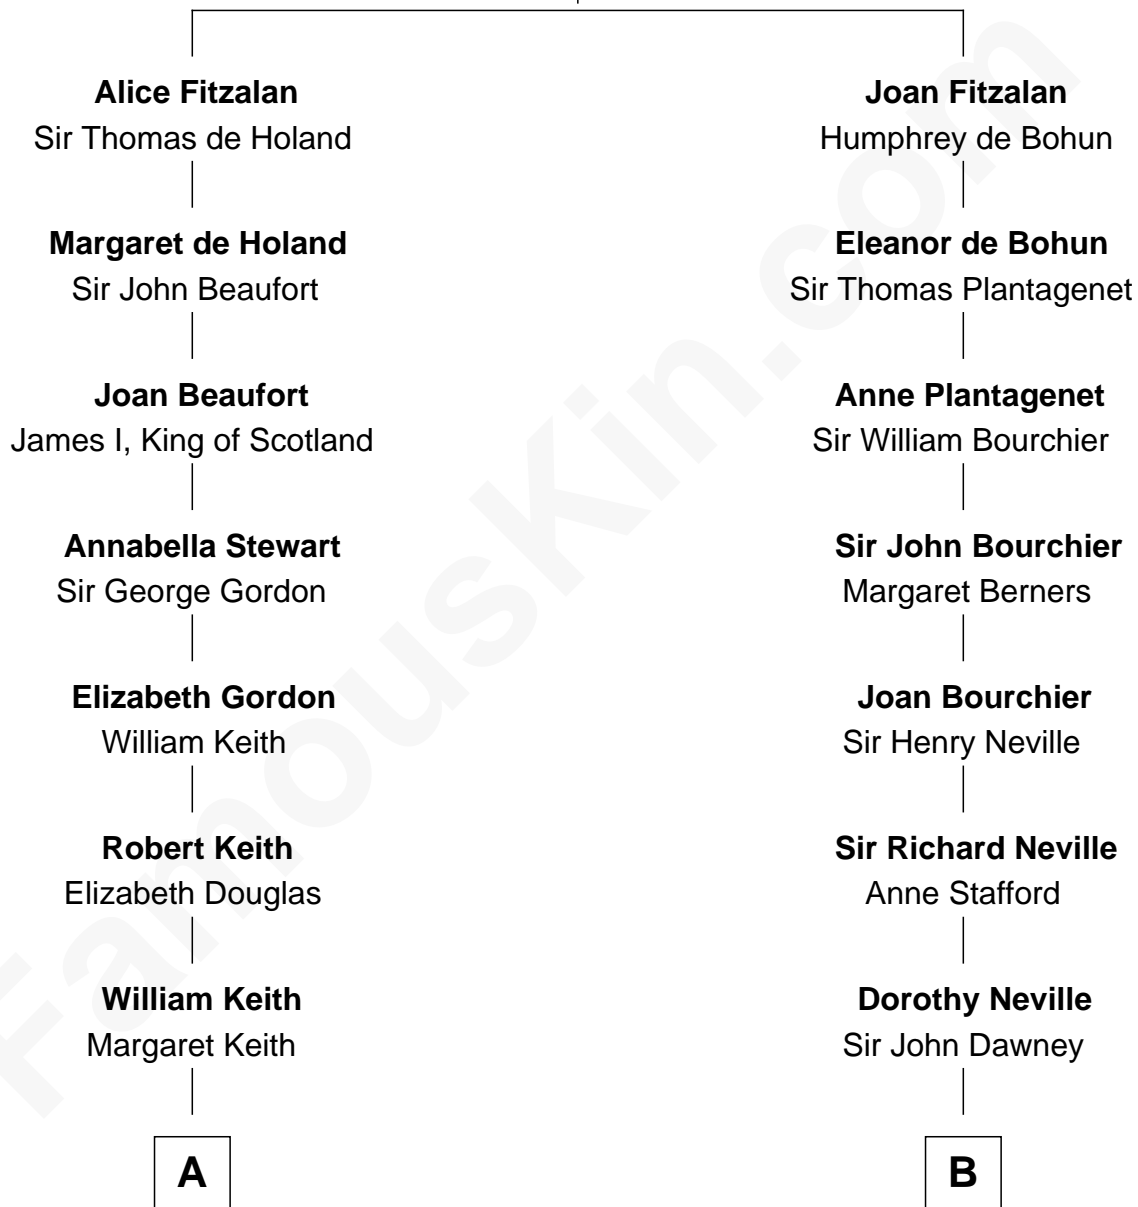

FamousKin.com Relationship Chart of

Wernher von Braun

Rocket Scientist

20th cousin of

Jimmy Carter

39th U.S. President

Richard Fitzalan
Eleanor Plantagenet

C

Karl Emil Gustav von Below

Eleonore Melitta Behrend

Marie Eleonore Dorothea von Below

Wernher von Quistorp

Emmy von Quistorp

Magnus von Braun

Wernher von Braun

Rocket Scientist

39th U.S. President

FamousKin.com