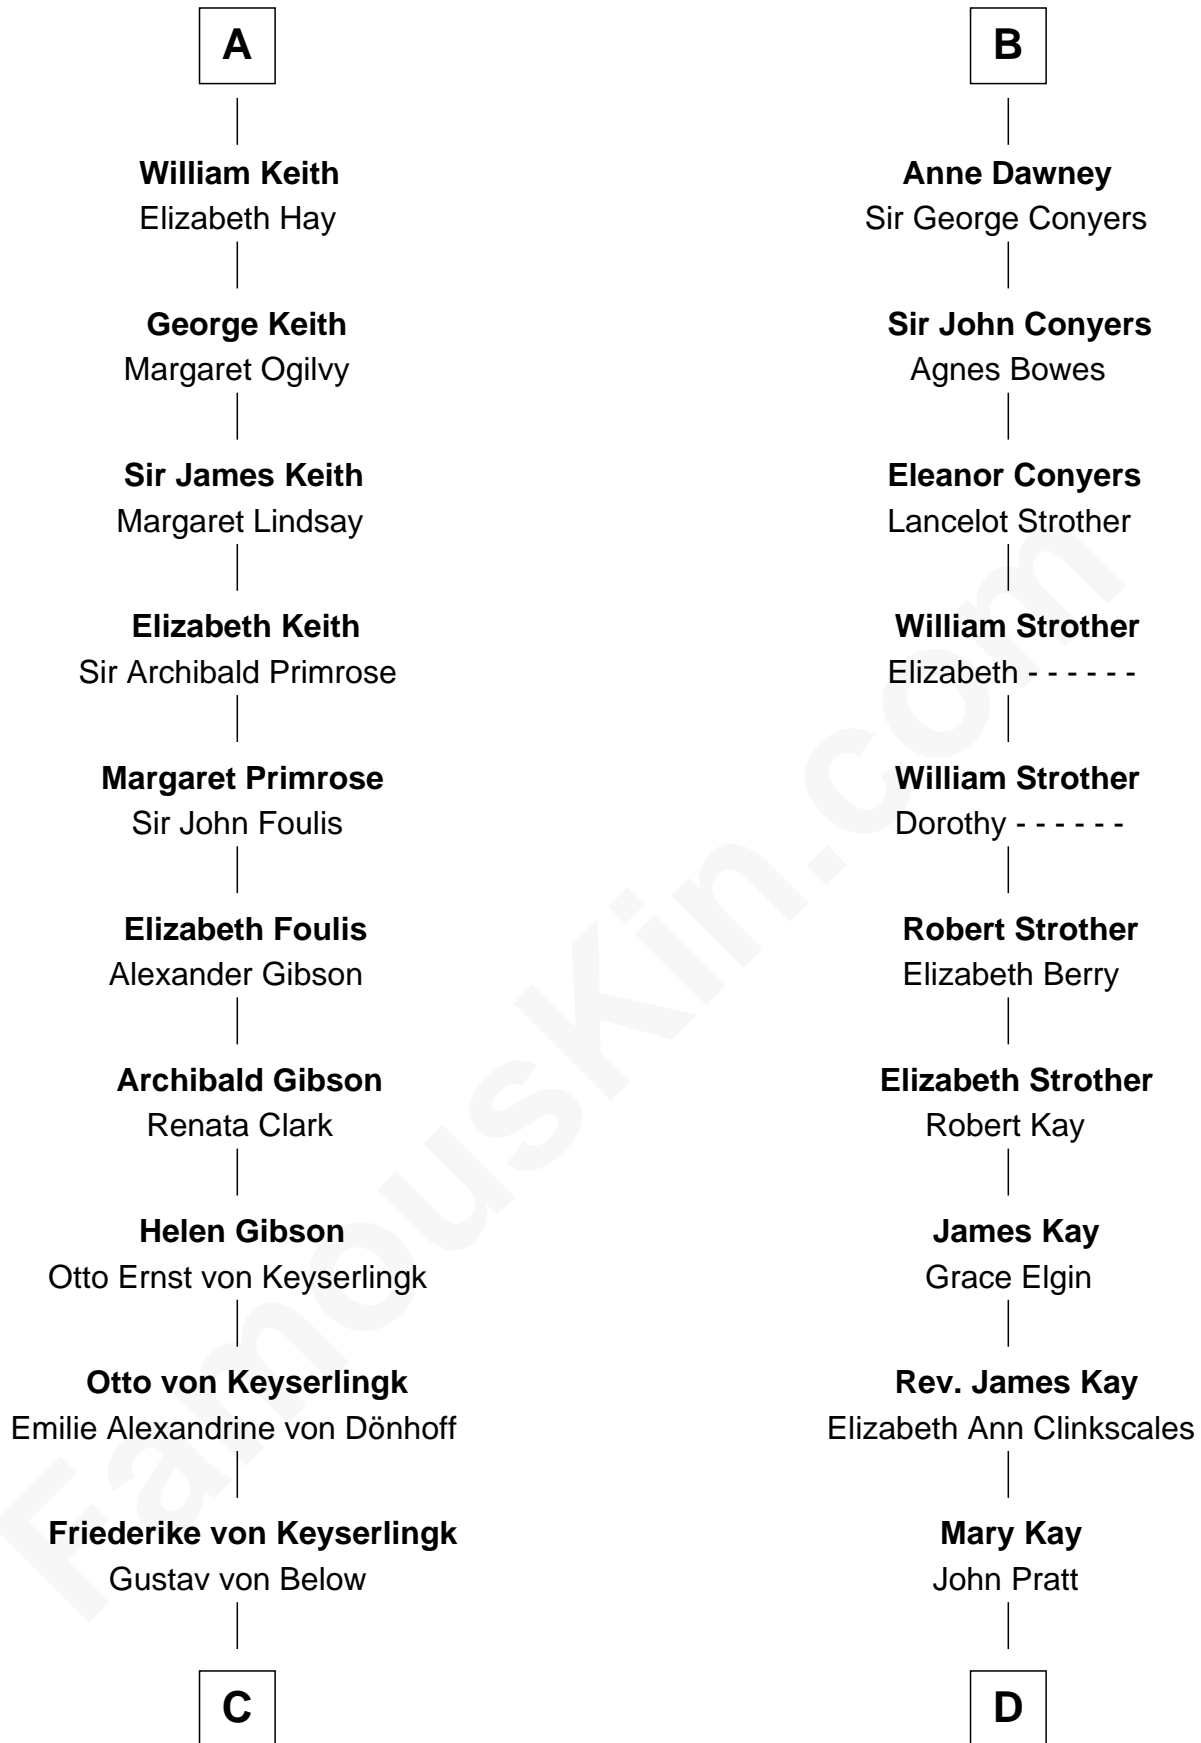

FamousKin.com Relationship Chart of

Wernher von Braun

Rocket Scientist

20th cousin of

Jimmy Carter

39th U.S. President

Richard Fitzalan
Eleanor Plantagenet

C

Karl Emil Gustav von Below

Eleonore Melitta Behrend

Marie Eleonore Dorothea von Below

Wernher von Quistorp

Emmy von Quistorp

Magnus von Braun

Wernher von Braun

Rocket Scientist