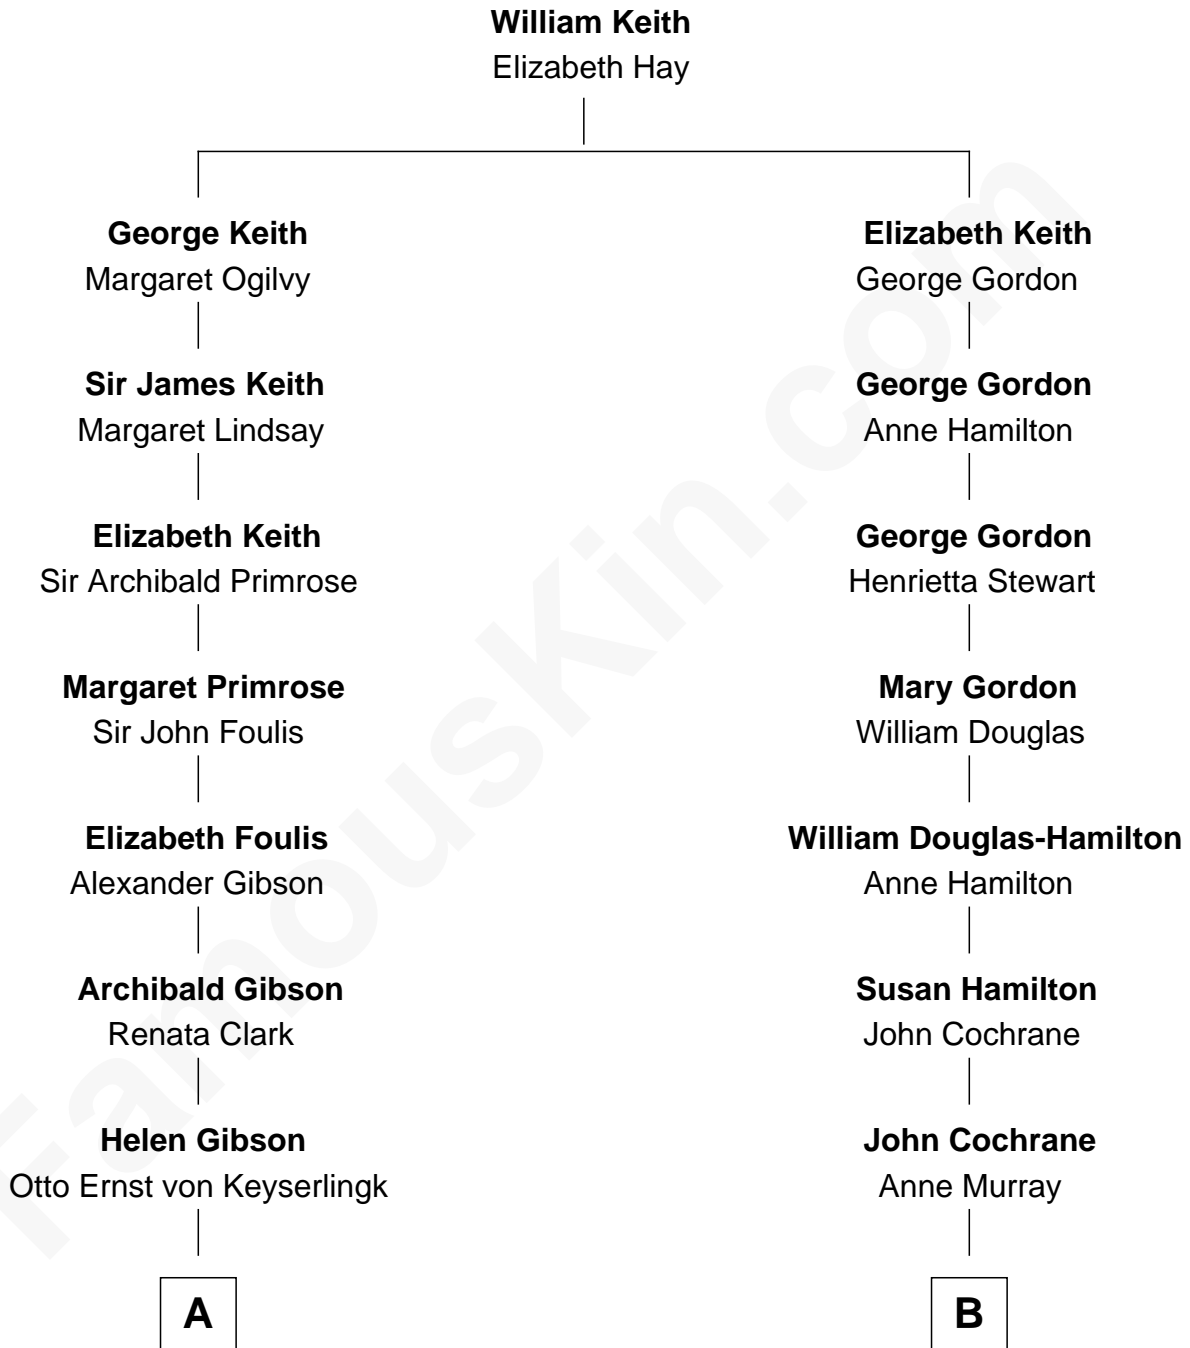

FamousKin.com
Relationship Chart of
Wernher von Braun
Rocket Scientist

12th cousin 1 time removed of
Sir Winston Churchill
Prime Minister of the United Kingdom

A

Otto von Keyserlingk
Emilie Alexandrine von Dönhoff

Friederike von Keyserlingk
Gustav von Below

Karl Emil Gustav von Below
Eleonore Melitta Behrend

Marie Eleonore Dorothea von Below
Wernher von Quistorp

Emmy von Quistorp
Magnus von Braun

Wernher von Braun
Rocket Scientist