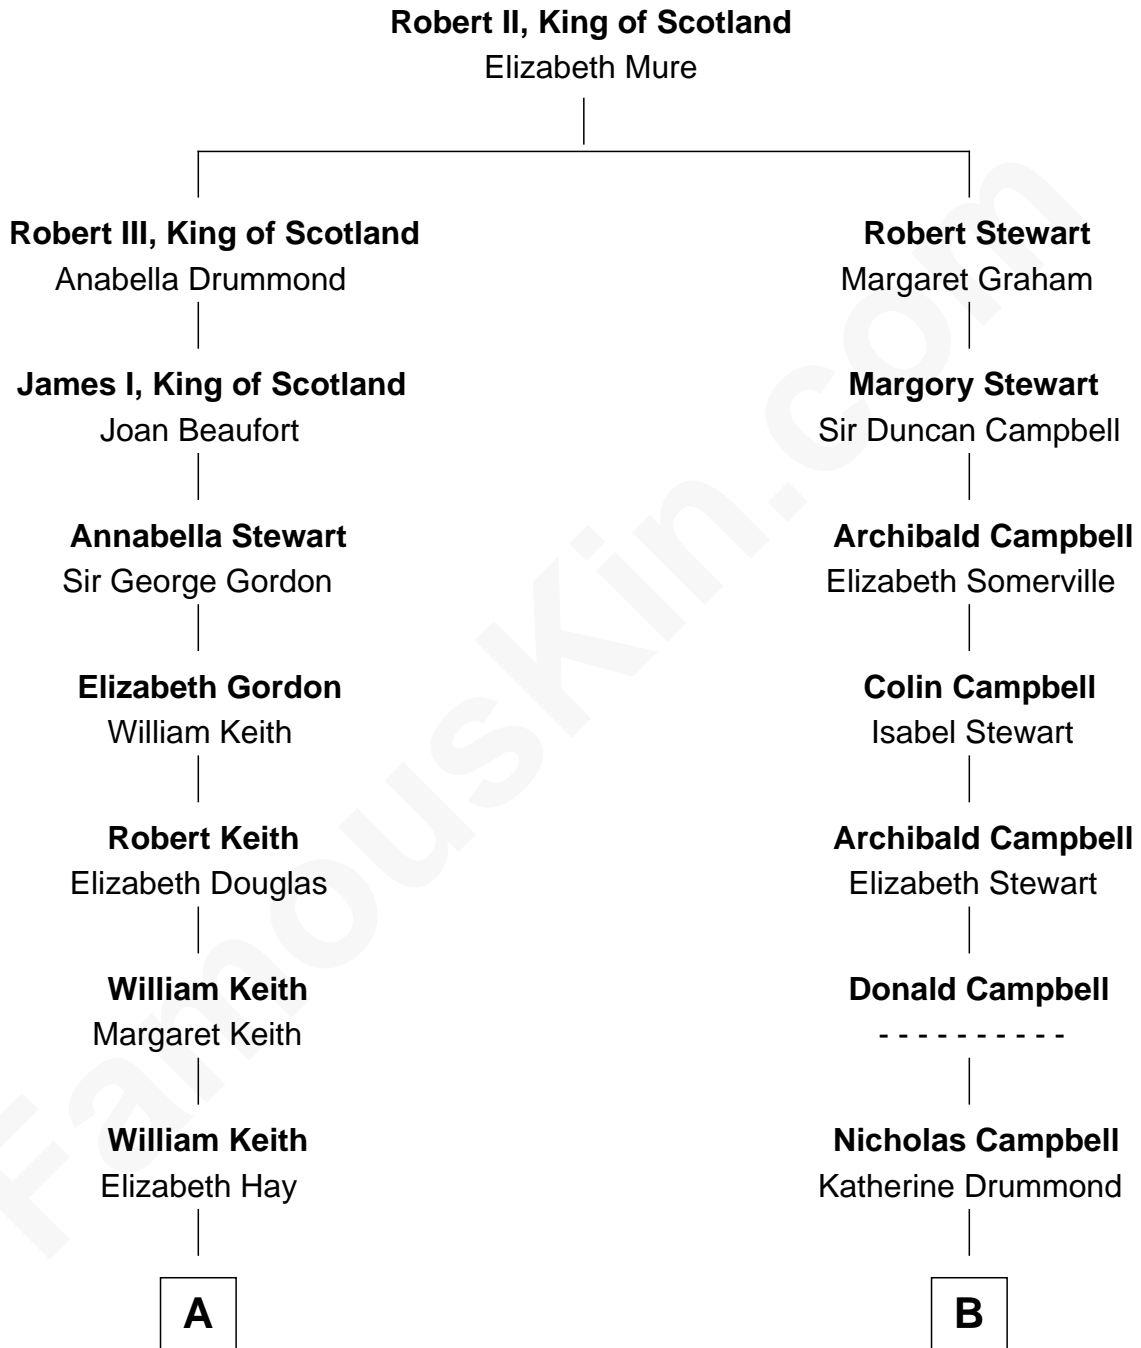

FamousKin.com
Relationship Chart of
Wernher von Braun
Rocket Scientist

16th cousin 3 times removed of
Emily Post
American Author on Etiquette

C

Marie Eleonore Dorothea von Below

Wernher von Quistorp

Emmy von Quistorp

Magnus von Braun

Wernher von Braun

Rocket Scientist

FamousKin.com