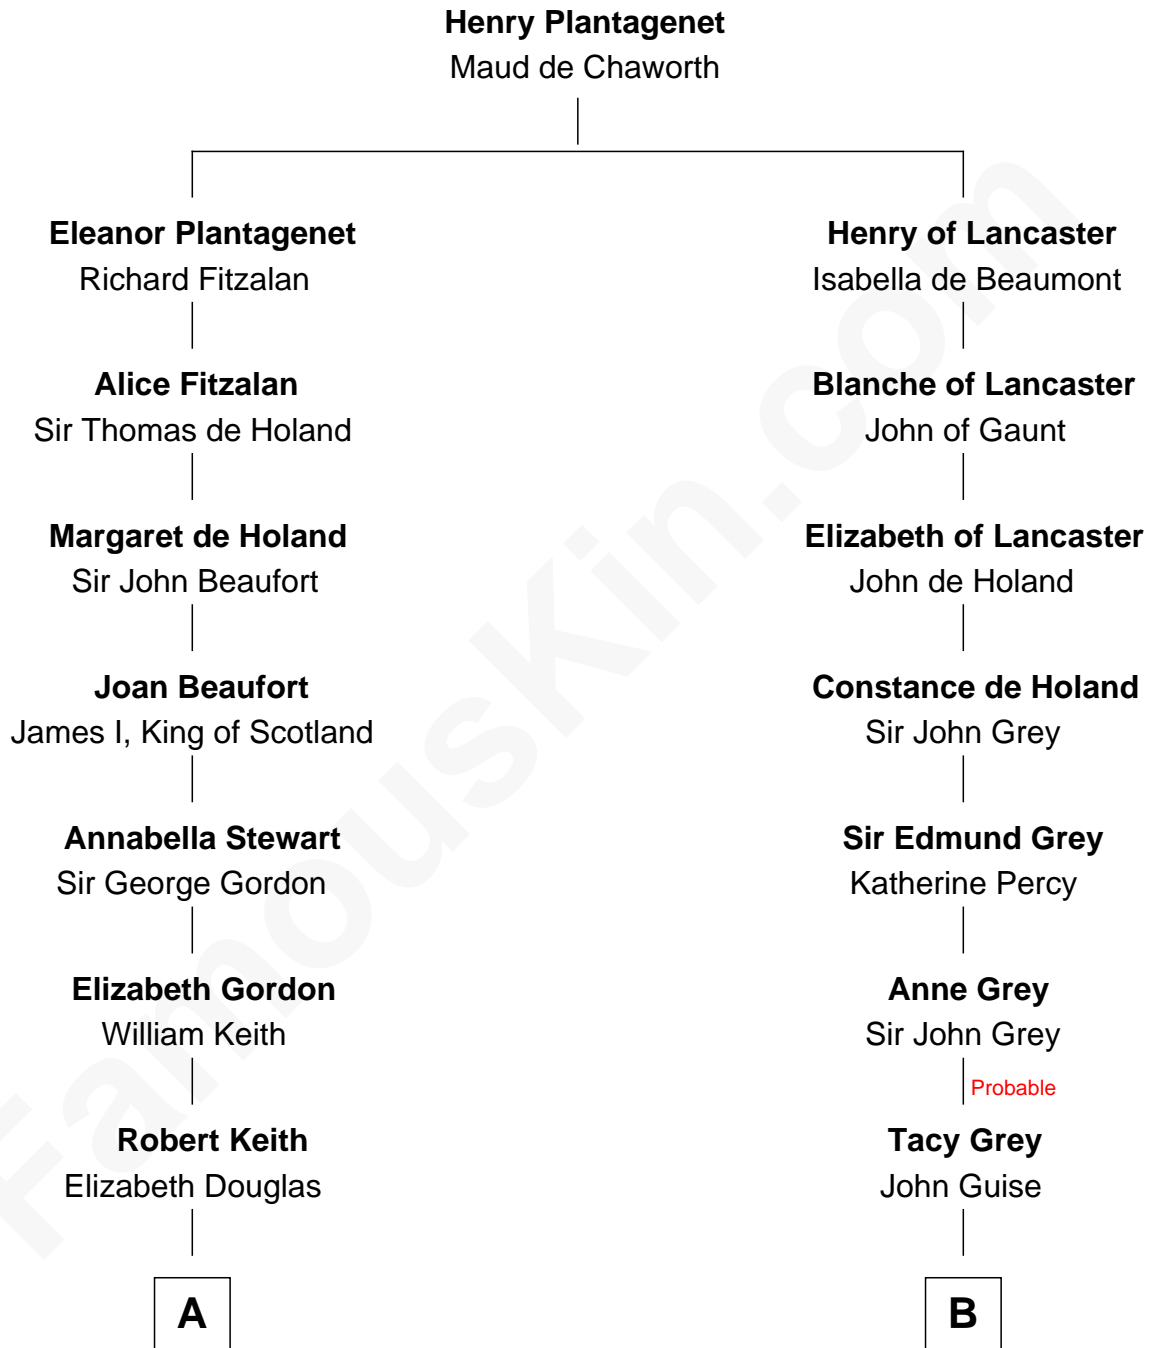

FamousKin.com
Relationship Chart of
Wernher von Braun
Rocket Scientist

20th cousin 1 time removed of
Raquel Welch
Movie Actress

C

Friederike von Keyserlingk

Gustav von Below

Karl Emil Gustav von Below

Eleonore Melitta Behrend

Marie Eleonore Dorothea von Below

Wernher von Quistorp

Emmy von Quistorp

Magnus von Braun

Wernher von Braun

Rocket Scientist

D

Justin Smith Hall