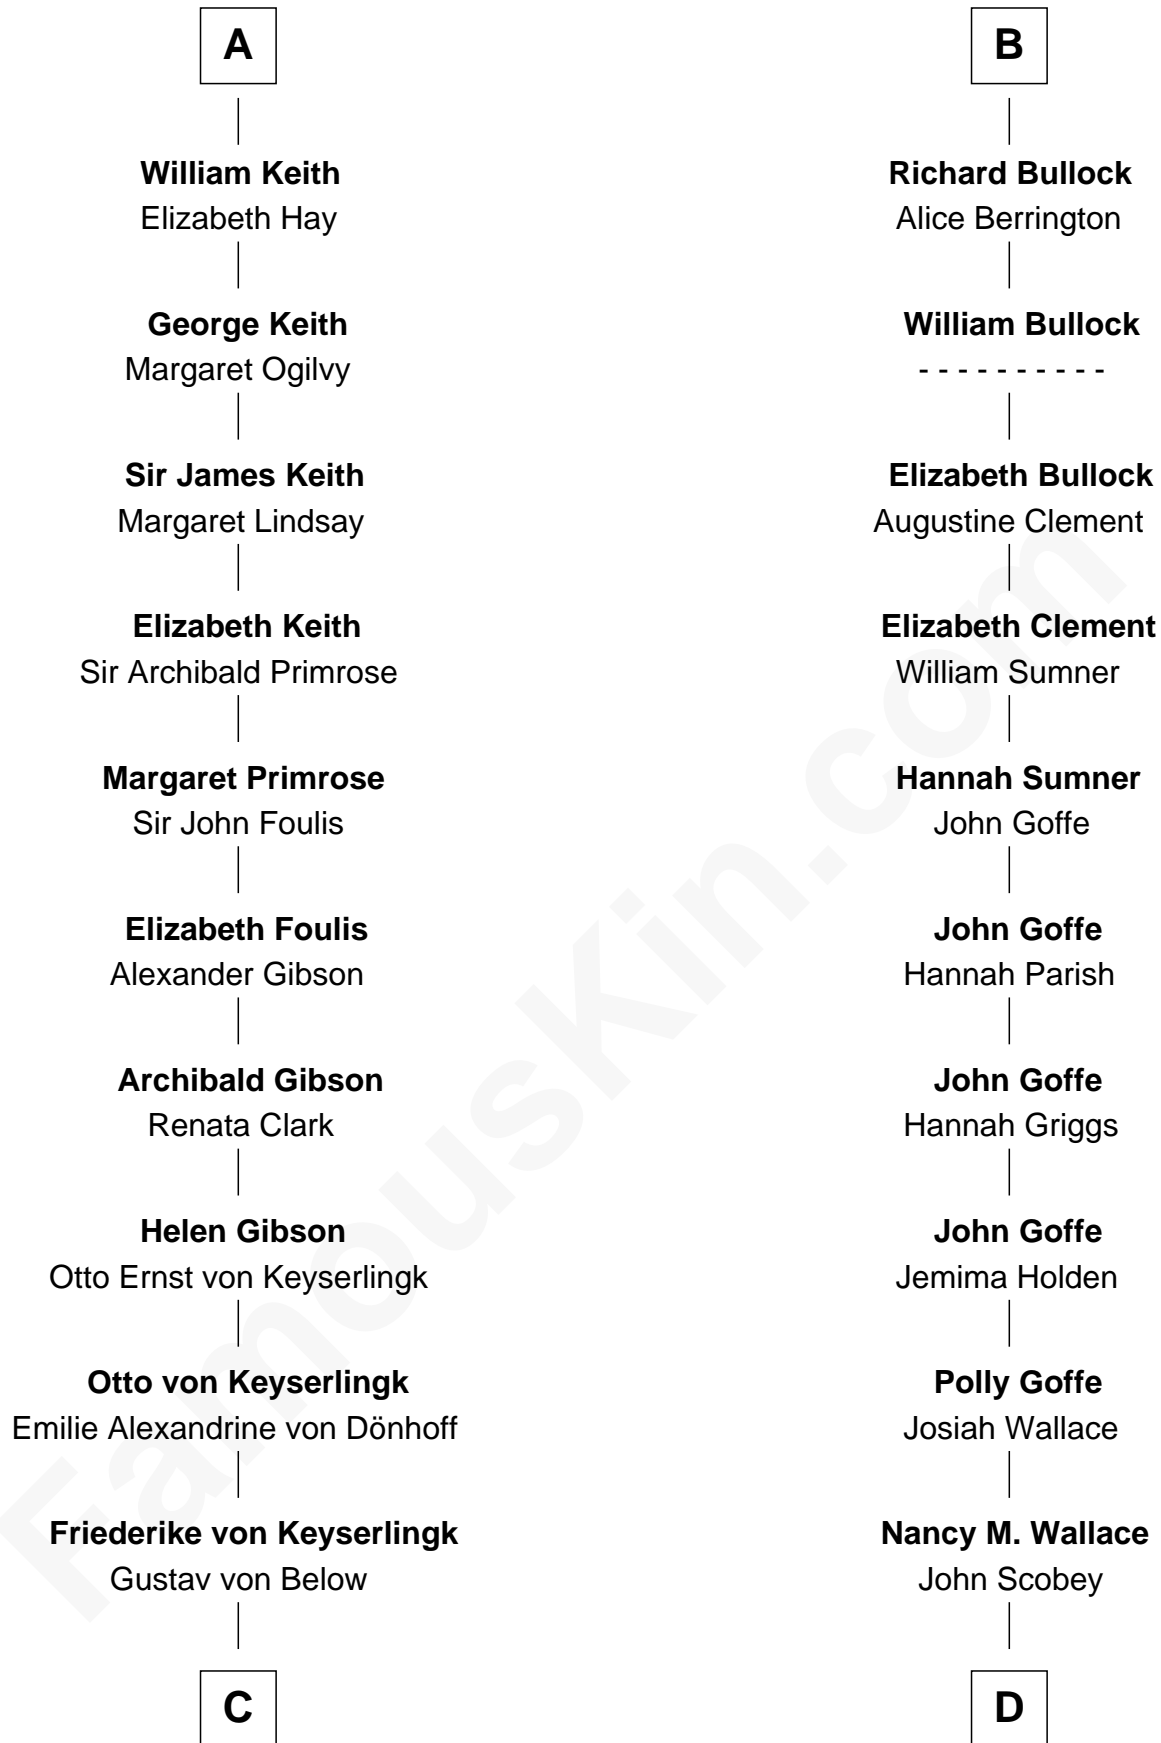

FamousKin.com
Relationship Chart of
Wernher von Braun
Rocket Scientist

19th cousin 1 time removed of
Lou (Henry) Hoover
First Lady of President Herbert Hoover

C

Karl Emil Gustav von Below

Eleonore Melitta Behrend

Marie Eleonore Dorothea von Below

Wernher von Quistorp

Emmy von Quistorp

Magnus von Braun

Wernher von Braun

Rocket Scientist

D

Philomelia Sophia Scobey

Phineas Weed

Florence Ida Weed

Charles Delano Henry

Lou (Henry) Hoover

First Lady of Herbert Hoover