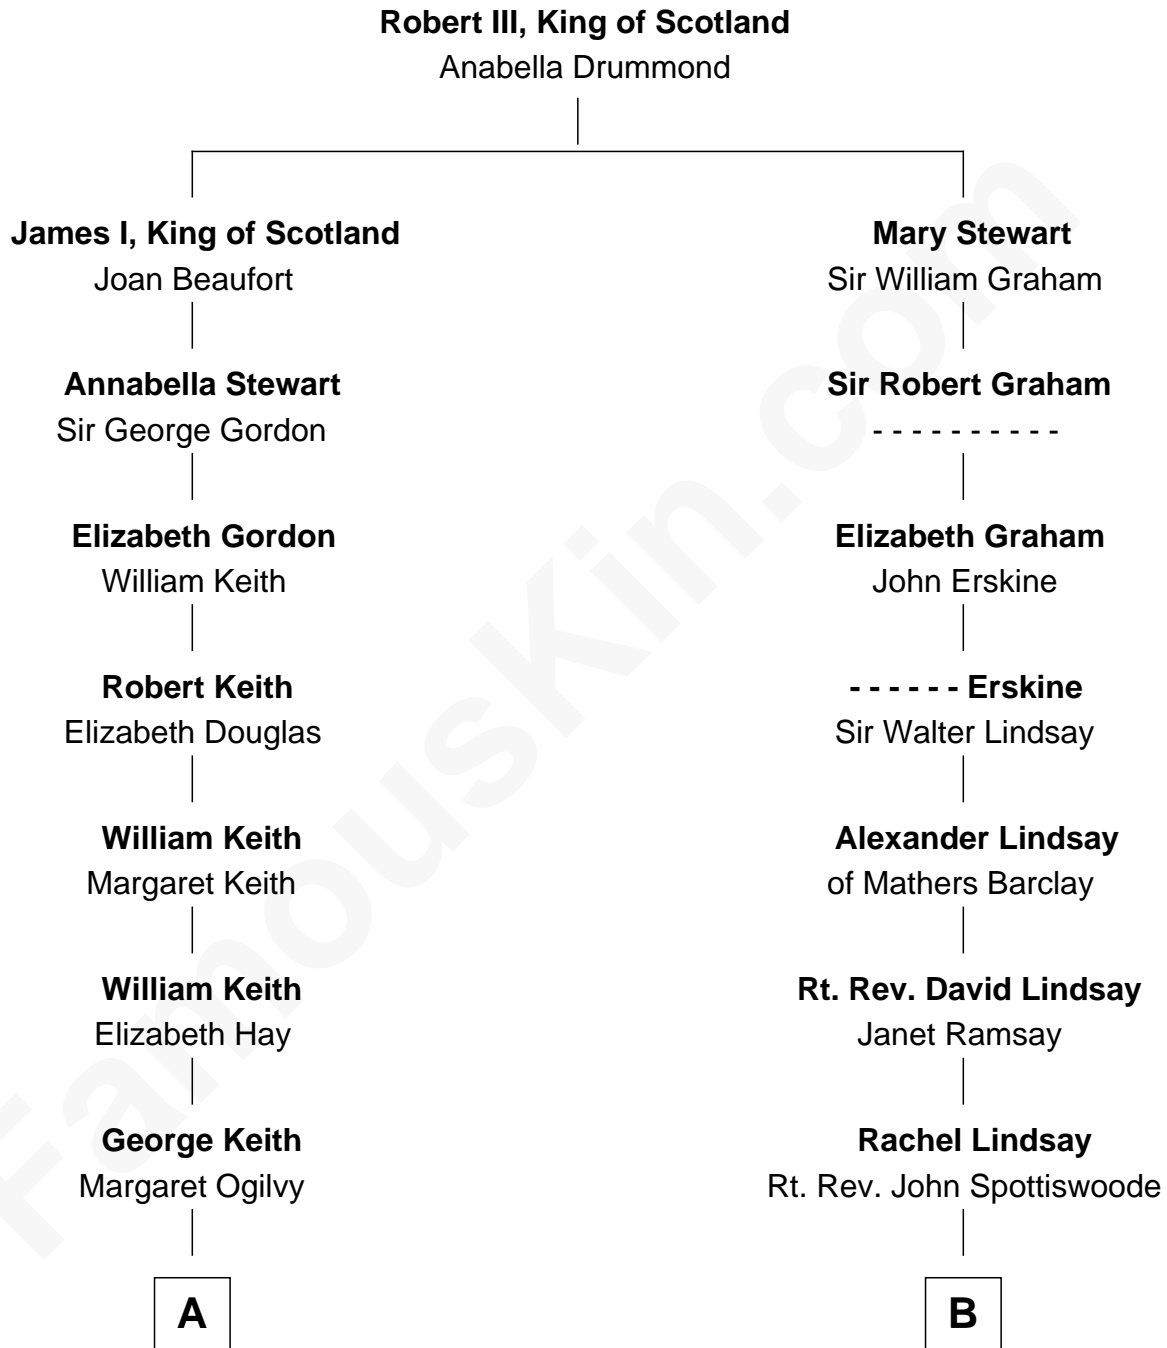

FamousKin.com
Relationship Chart of
Wernher von Braun
Rocket Scientist

15th cousin 3 times removed of

Edith (Bolling) Wilson
First Lady of President Woodrow Wilson

C

—
Emmy von Quistorp

Magnus von Braun

—
Wernher von Braun

Rocket Scientist

FamousKin.com