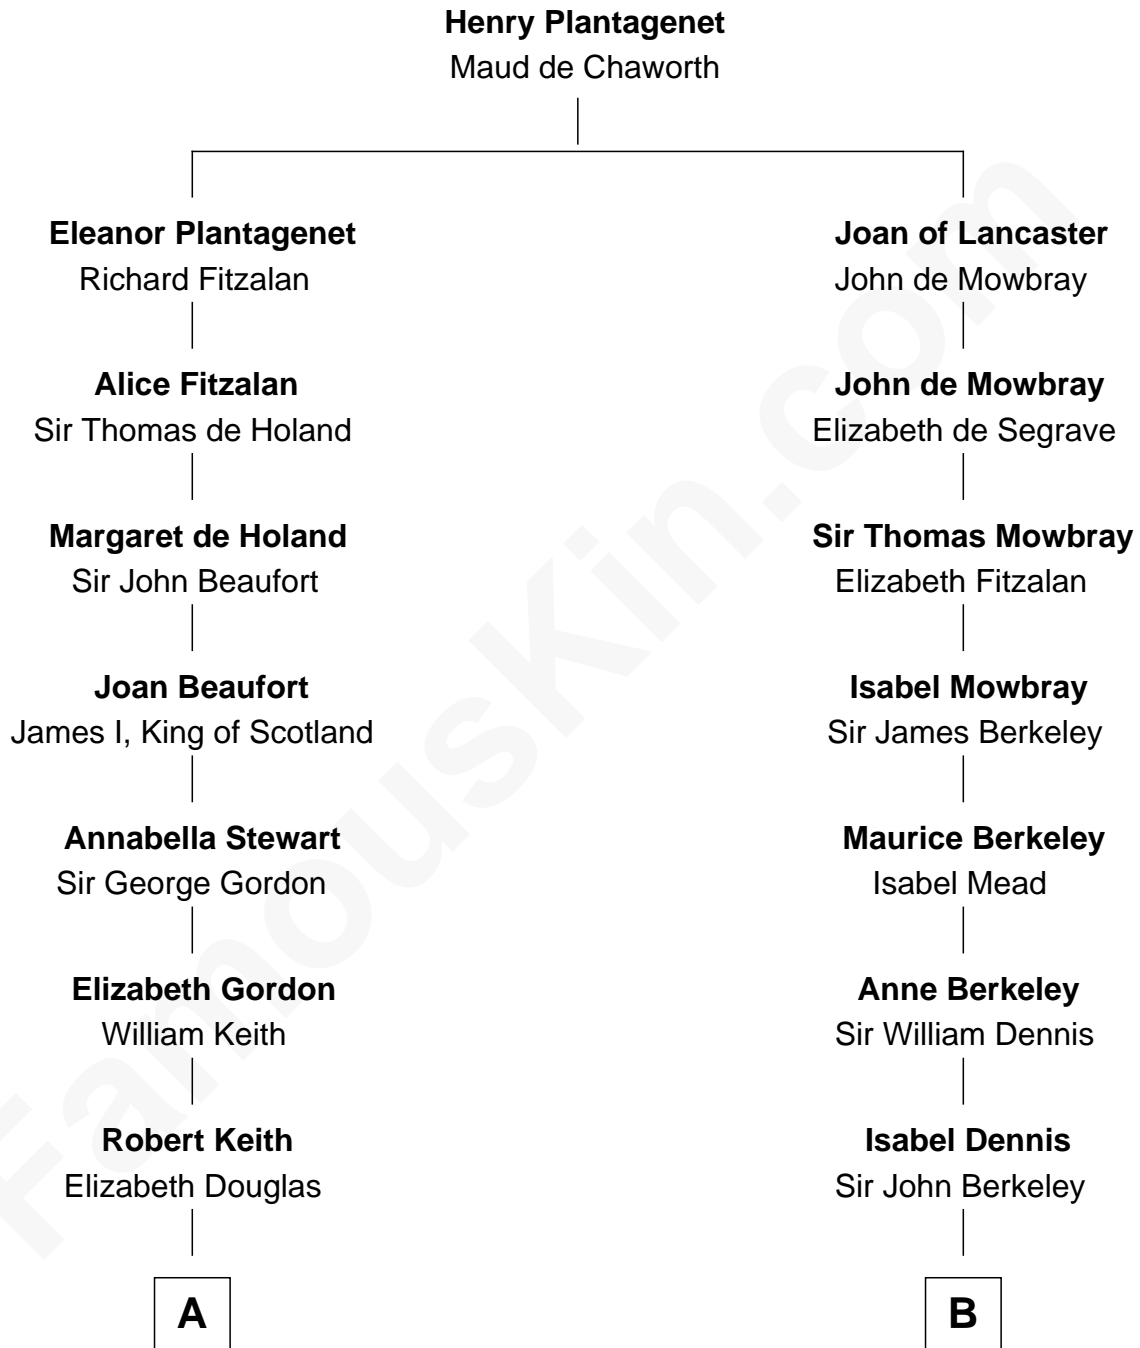

FamousKin.com
Relationship Chart of
Wernher von Braun
Rocket Scientist

15th cousin 6 times removed of

Samuel Prescott
Completed Paul Revere's Midnight Ride

C

Friederike von Keyserlingk

Gustav von Below

Karl Emil Gustav von Below

Eleonore Melitta Behrend

Marie Eleonore Dorothea von Below

Wernher von Quistorp

Emmy von Quistorp

Magnus von Braun

Wernher von Braun

Rocket Scientist