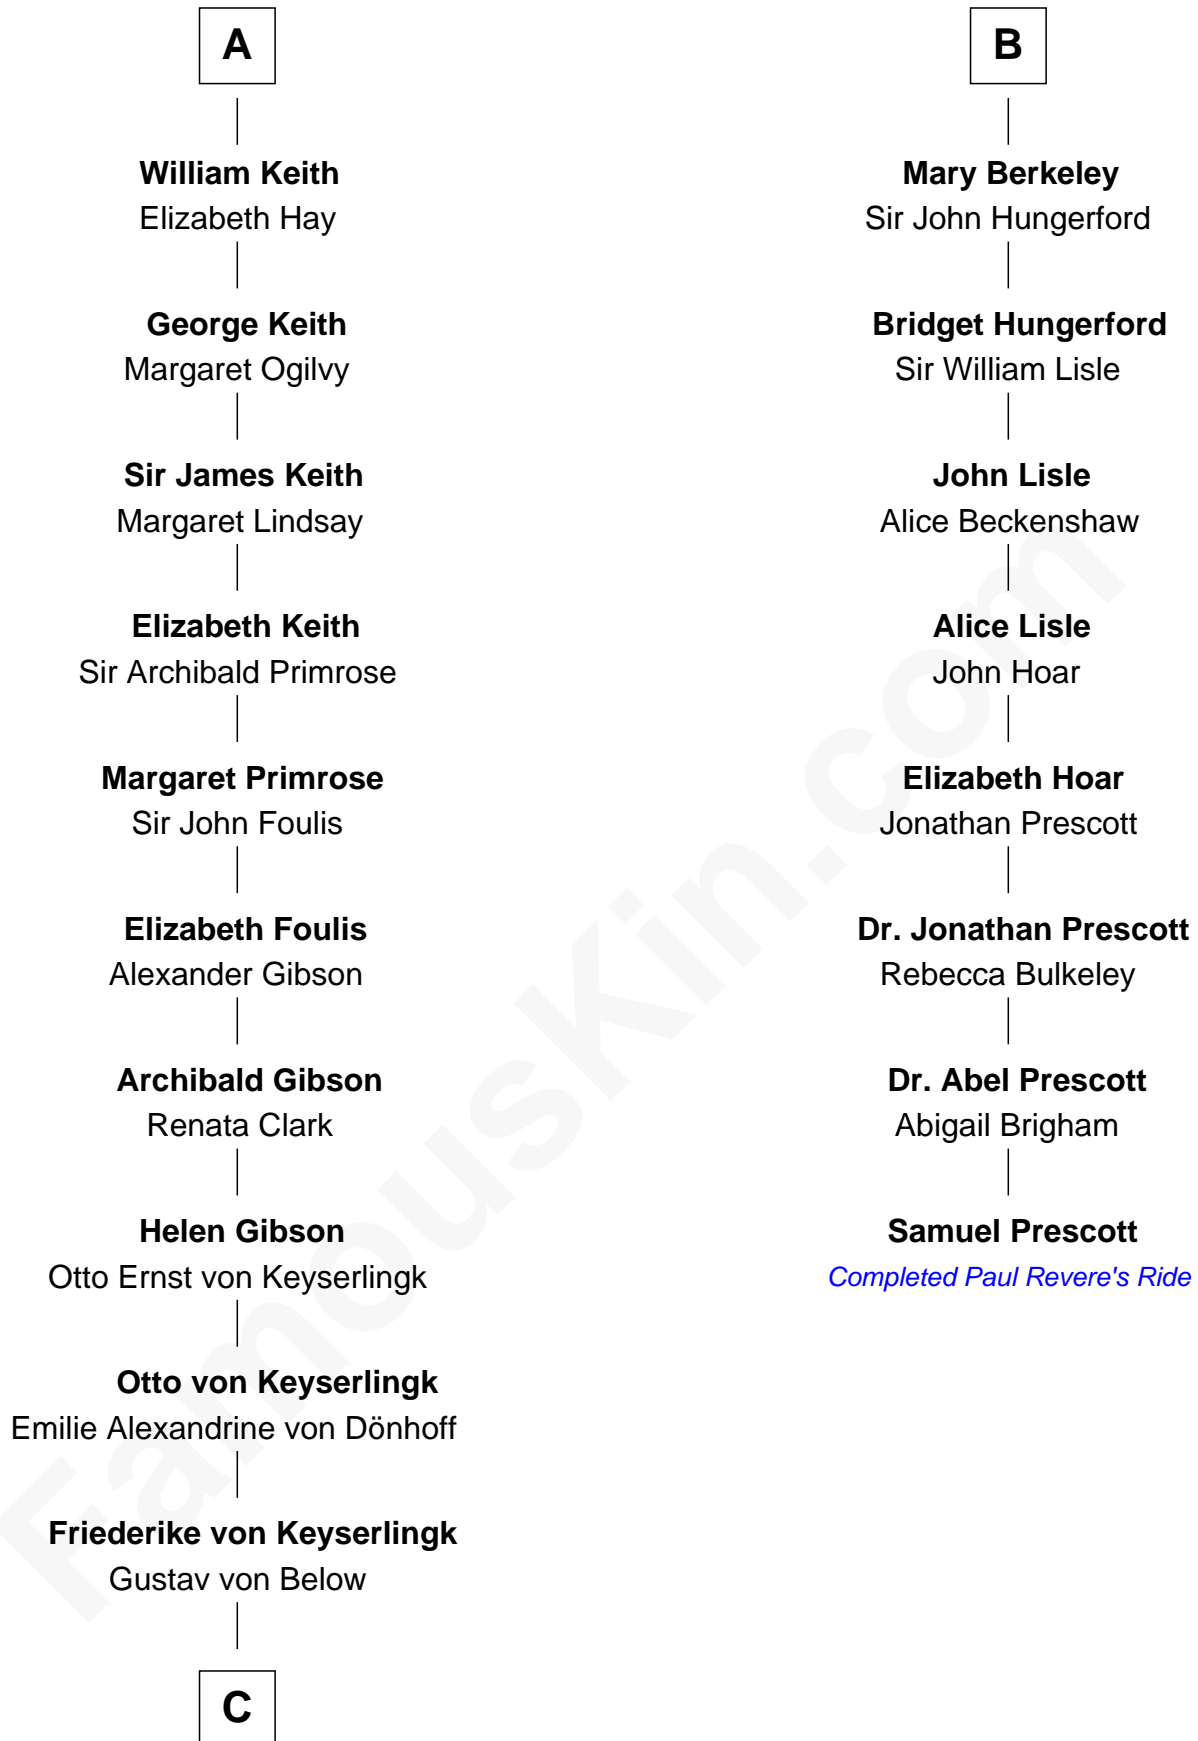

FamousKin.com
Relationship Chart of
Wernher von Braun
Rocket Scientist

14th cousin 6 times removed of

Samuel Prescott
Completed Paul Revere's Midnight Ride

C

—
Karl Emil Gustav von Below

Eleonore Melitta Behrend

—
Marie Eleonore Dorothea von Below

Wernher von Quistorp

—
Emmy von Quistorp

Magnus von Braun

—
Wernher von Braun

Rocket Scientist

FamousKin.com