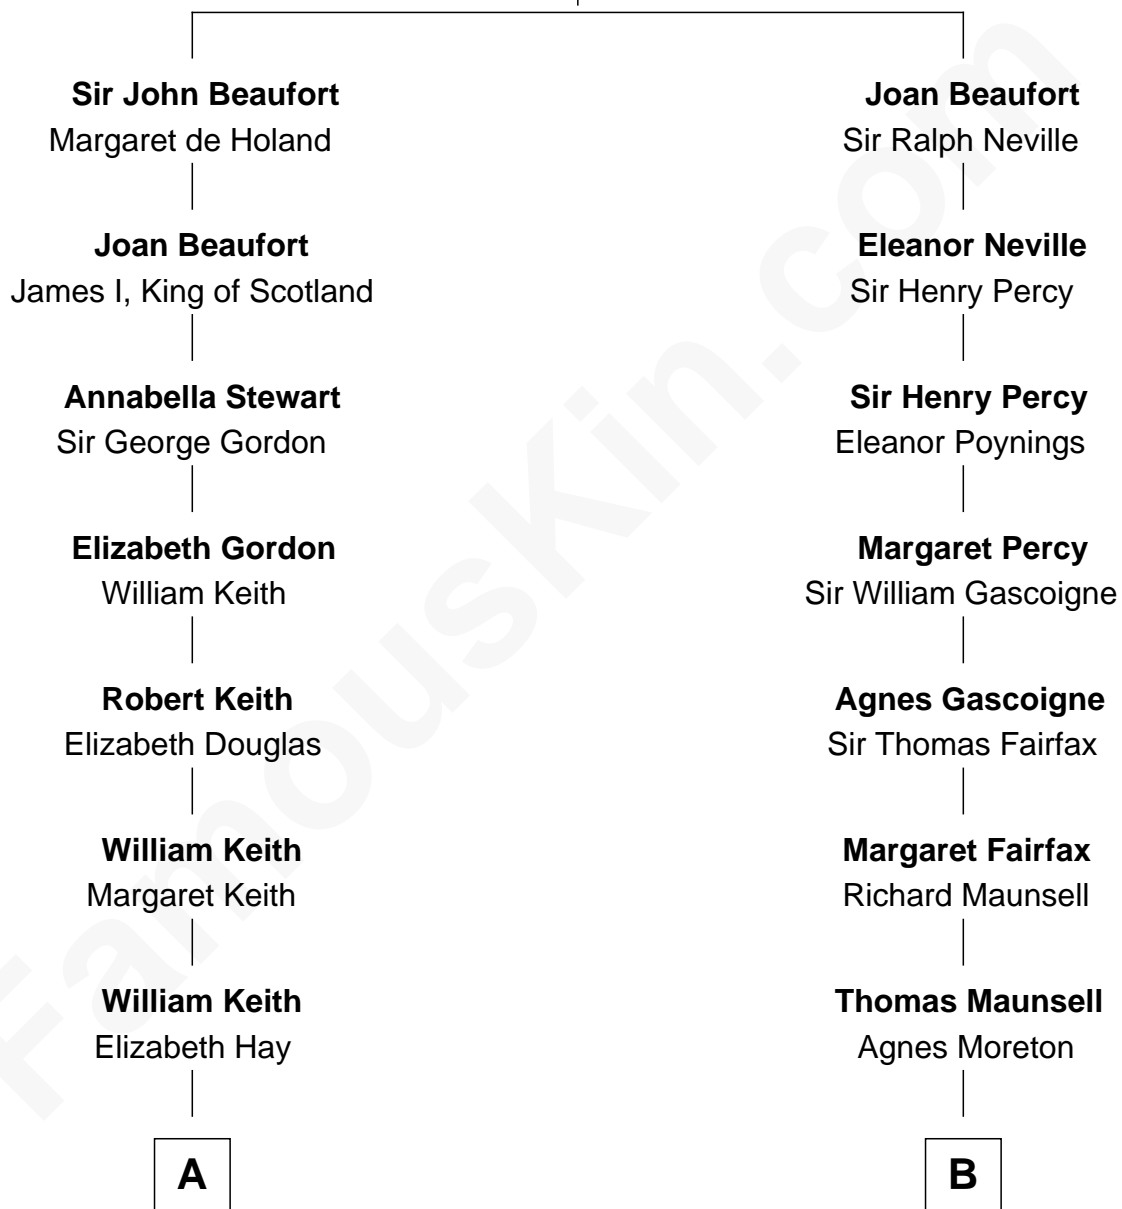

# FamousKin.com Relationship Chart of

**Wernher von Braun**

*Rocket Scientist*

19th cousin of

**Phoebe Waller-Bridge**

*Theatre, TV and Movie Actress*

**John of Gaunt**

Katherine Roet

**C**

**Marie Eleonore Dorothea von Below**

Wernher von Quistorp

**Emmy von Quistorp**

Magnus von Braun

**Wernher von Braun**

*Rocket Scientist*

**D**