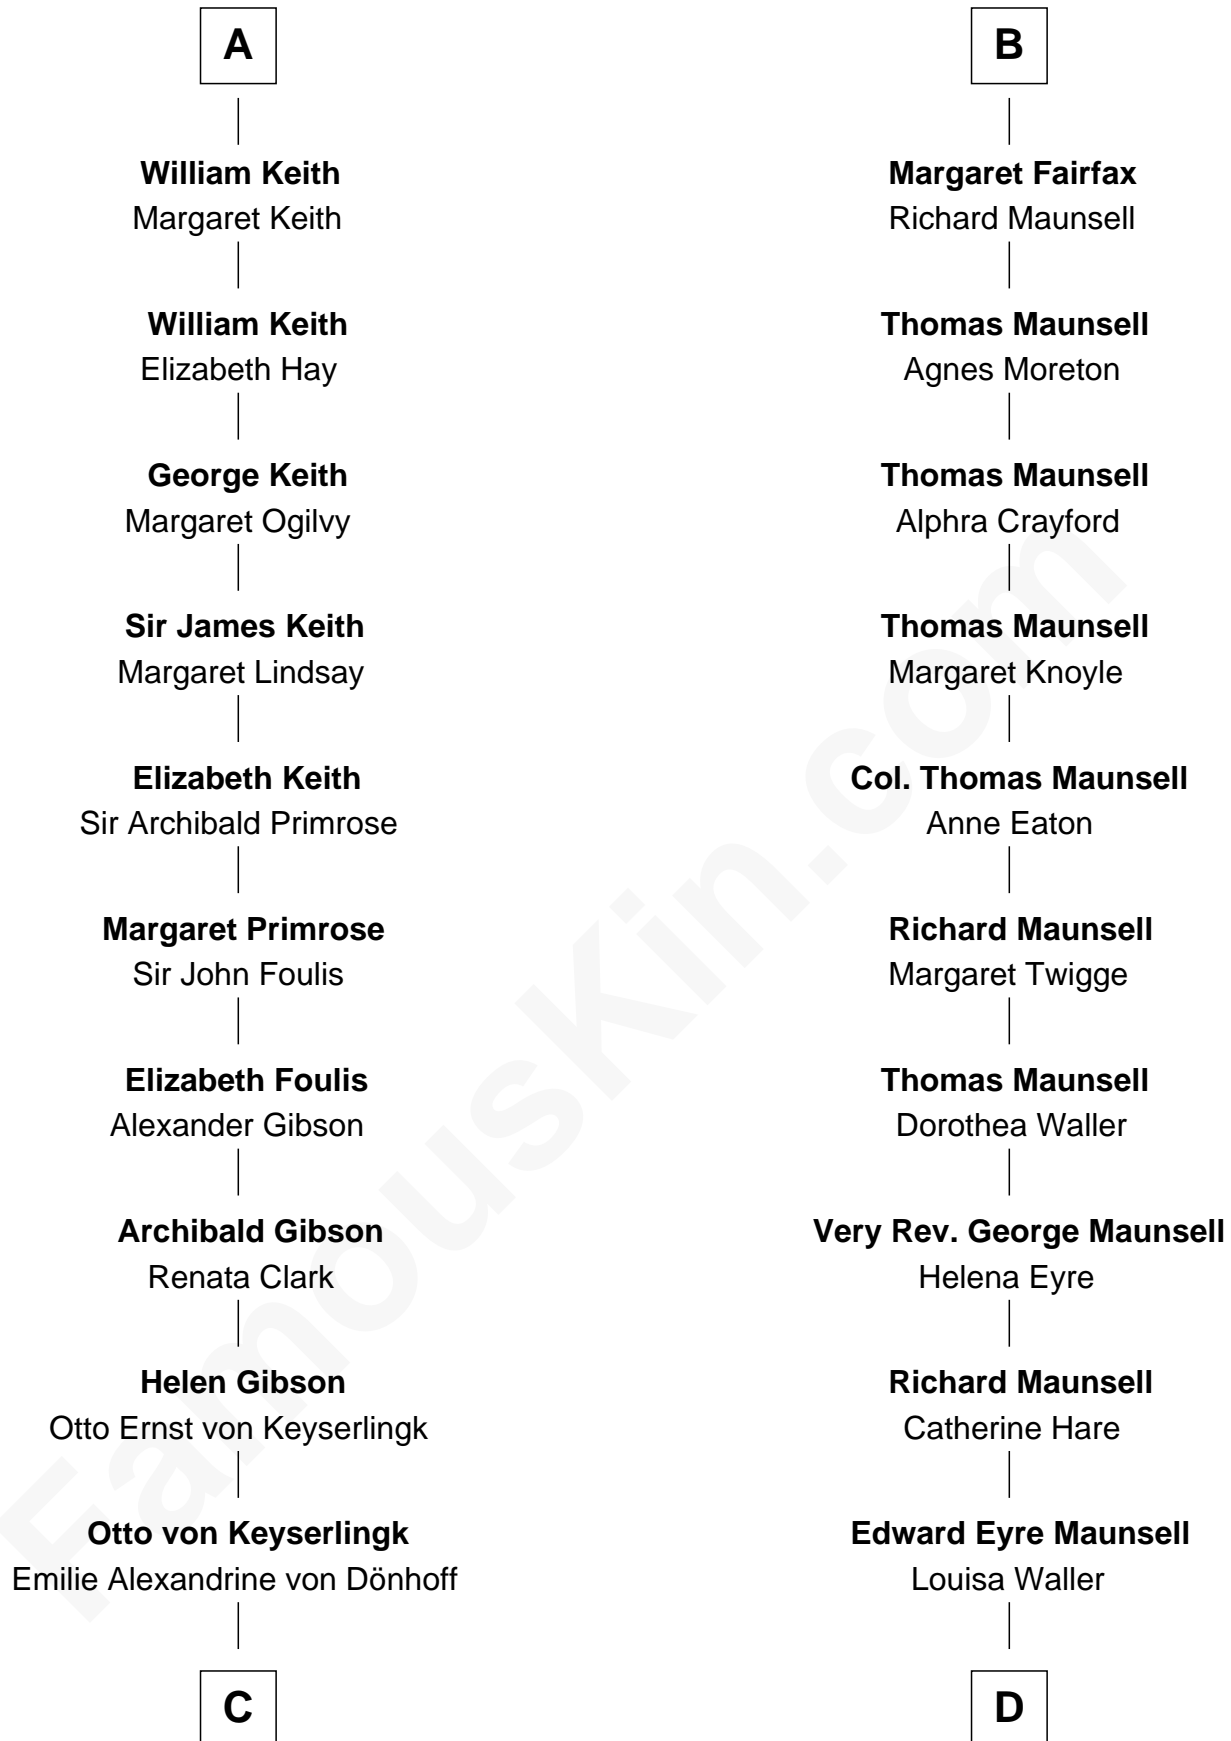

FamousKin.com Relationship Chart of

Wernher von Braun

Rocket Scientist

21st cousin of

Phoebe Waller-Bridge

Theatre, TV and Movie Actress

Henry Plantagenet

Maud de Chaworth

C

Friederike von Keyserlingk

Gustav von Below

Karl Emil Gustav von Below

Eleonore Melitta Behrend

Marie Eleonore Dorothea von Below

Wernher von Quistorp

Emmy von Quistorp