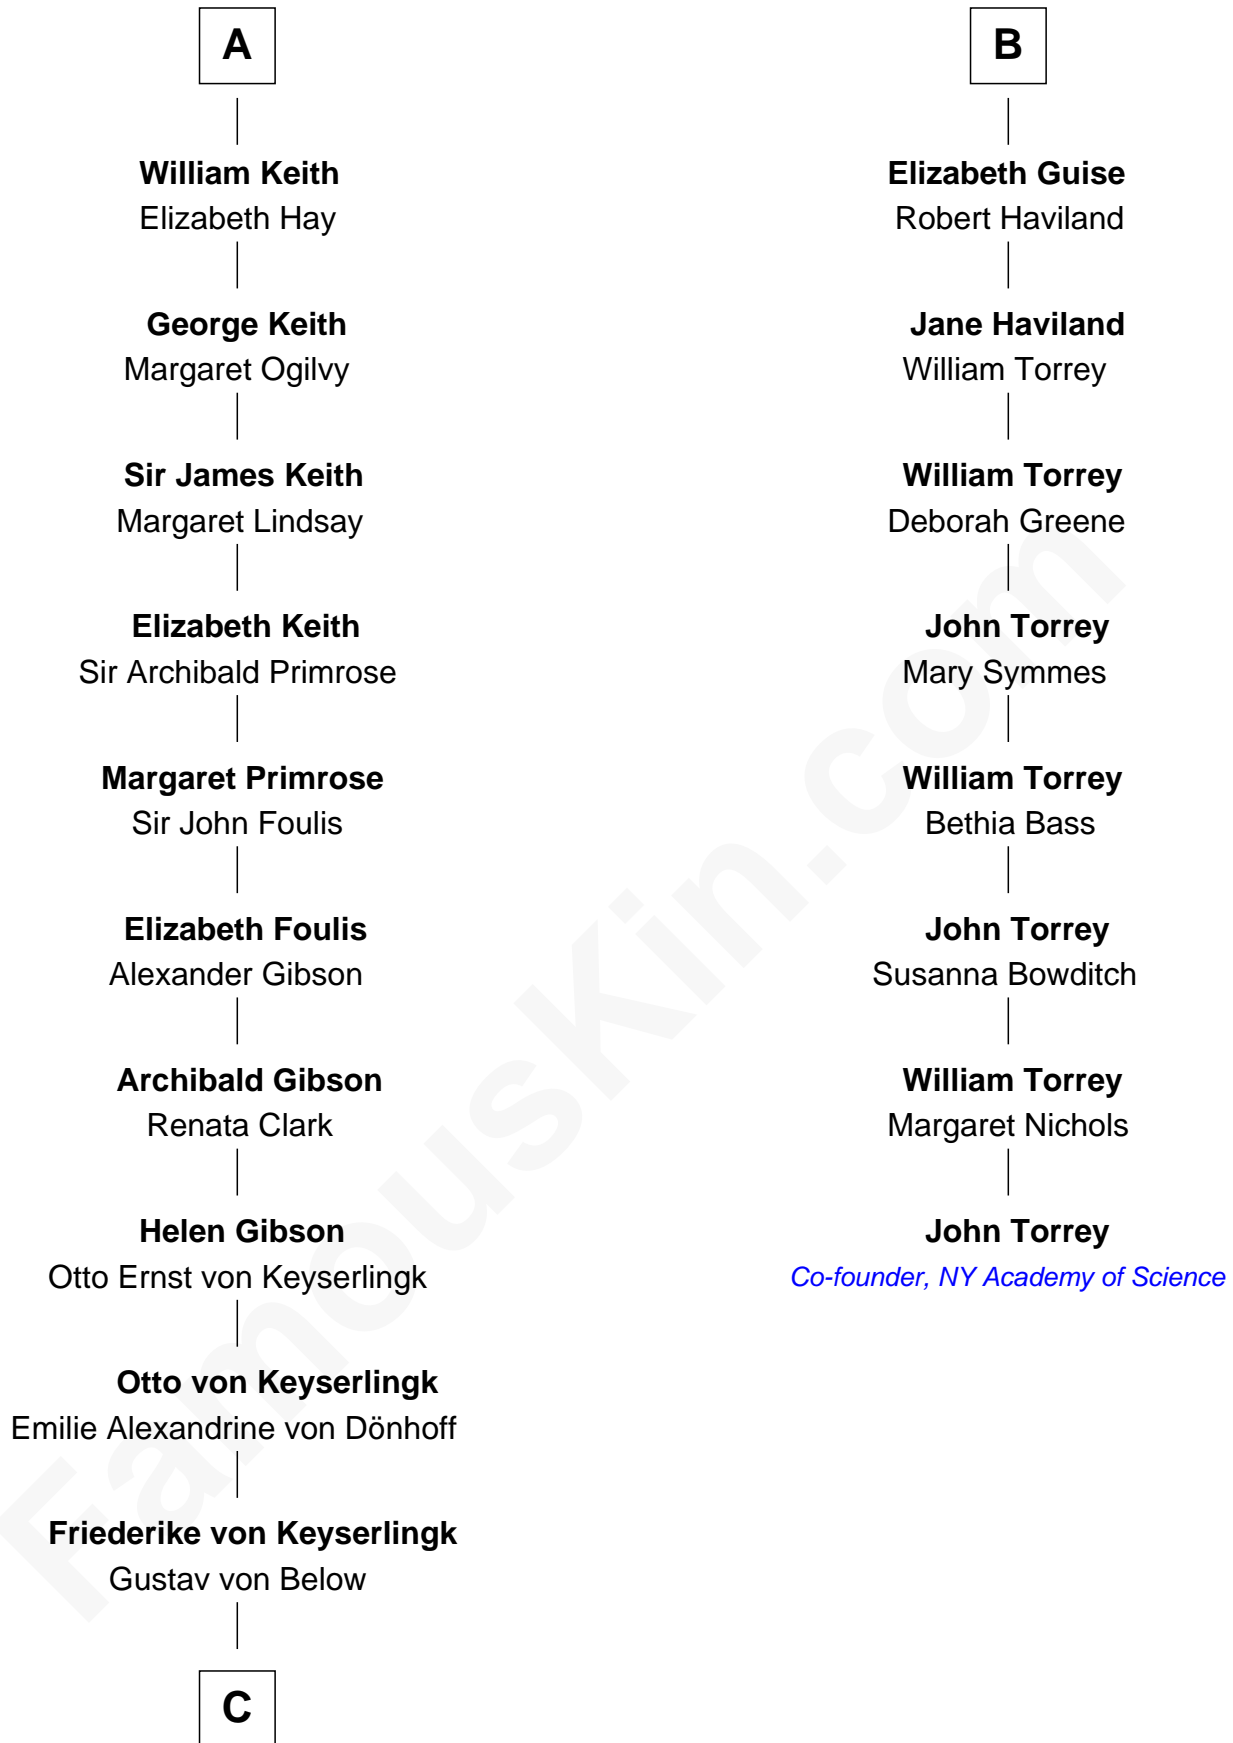

FamousKin.com
Relationship Chart of
Wernher von Braun
Rocket Scientist

14th cousin 6 times removed of
John Torrey
Co-founder, NY Academy of Science

C

—
Karl Emil Gustav von Below

Eleonore Melitta Behrend

—
Marie Eleonore Dorothea von Below

Wernher von Quistorp

—
Emmy von Quistorp

Magnus von Braun

—
Wernher von Braun

Rocket Scientist

FamousKin.com