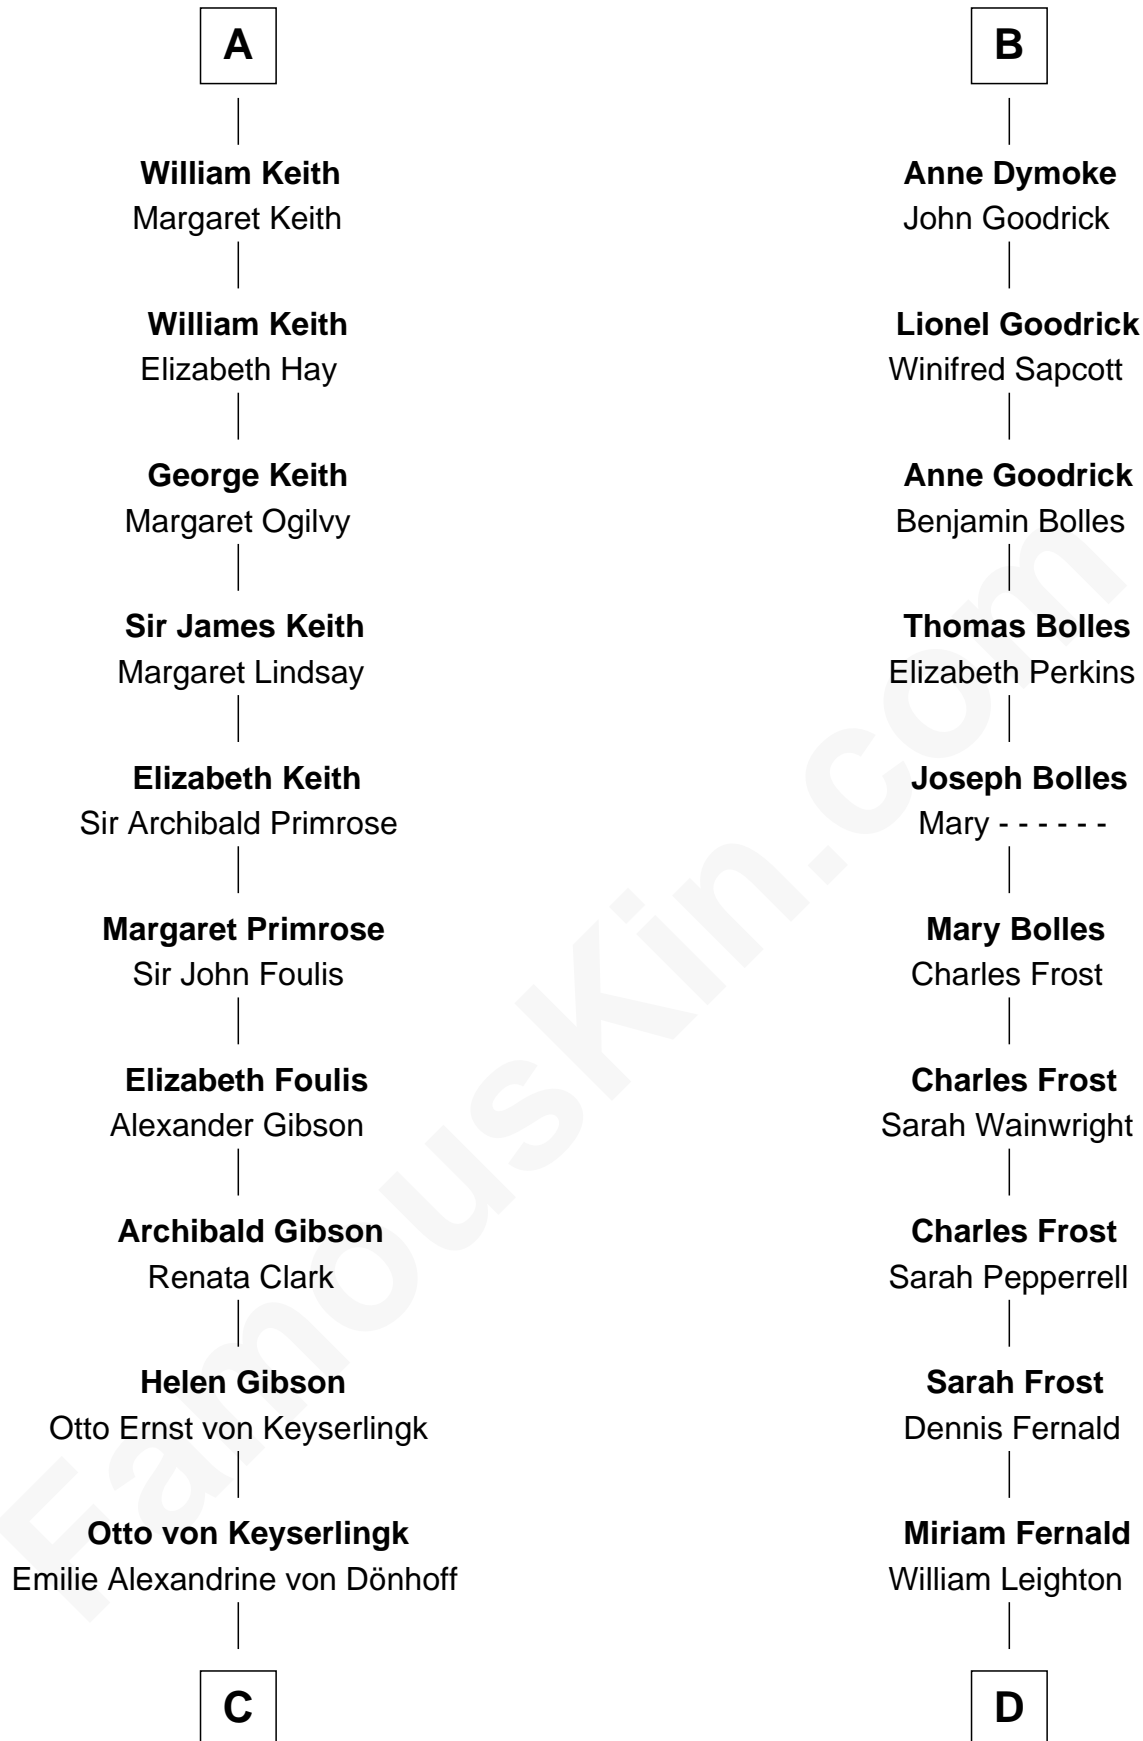

FamousKin.com
Relationship Chart of
Wernher von Braun
Rocket Scientist

19th cousin 2 times removed of
John Fremont Hill
45th Governor of Maine

C

Friederike von Keyserlingk

Gustav von Below

Karl Emil Gustav von Below

Eleonore Melitta Behrend

Marie Eleonore Dorothea von Below

Wernher von Quistorp

Emmy von Quistorp

Magnus von Braun

Wernher von Braun

Rocket Scientist

D

Andrew Pepperrell Leighton

Sarah Catherine Odiorne

Miriam Leighton

William Hill

John Fremont Hill

45th Governor of Maine

FamousKin.com