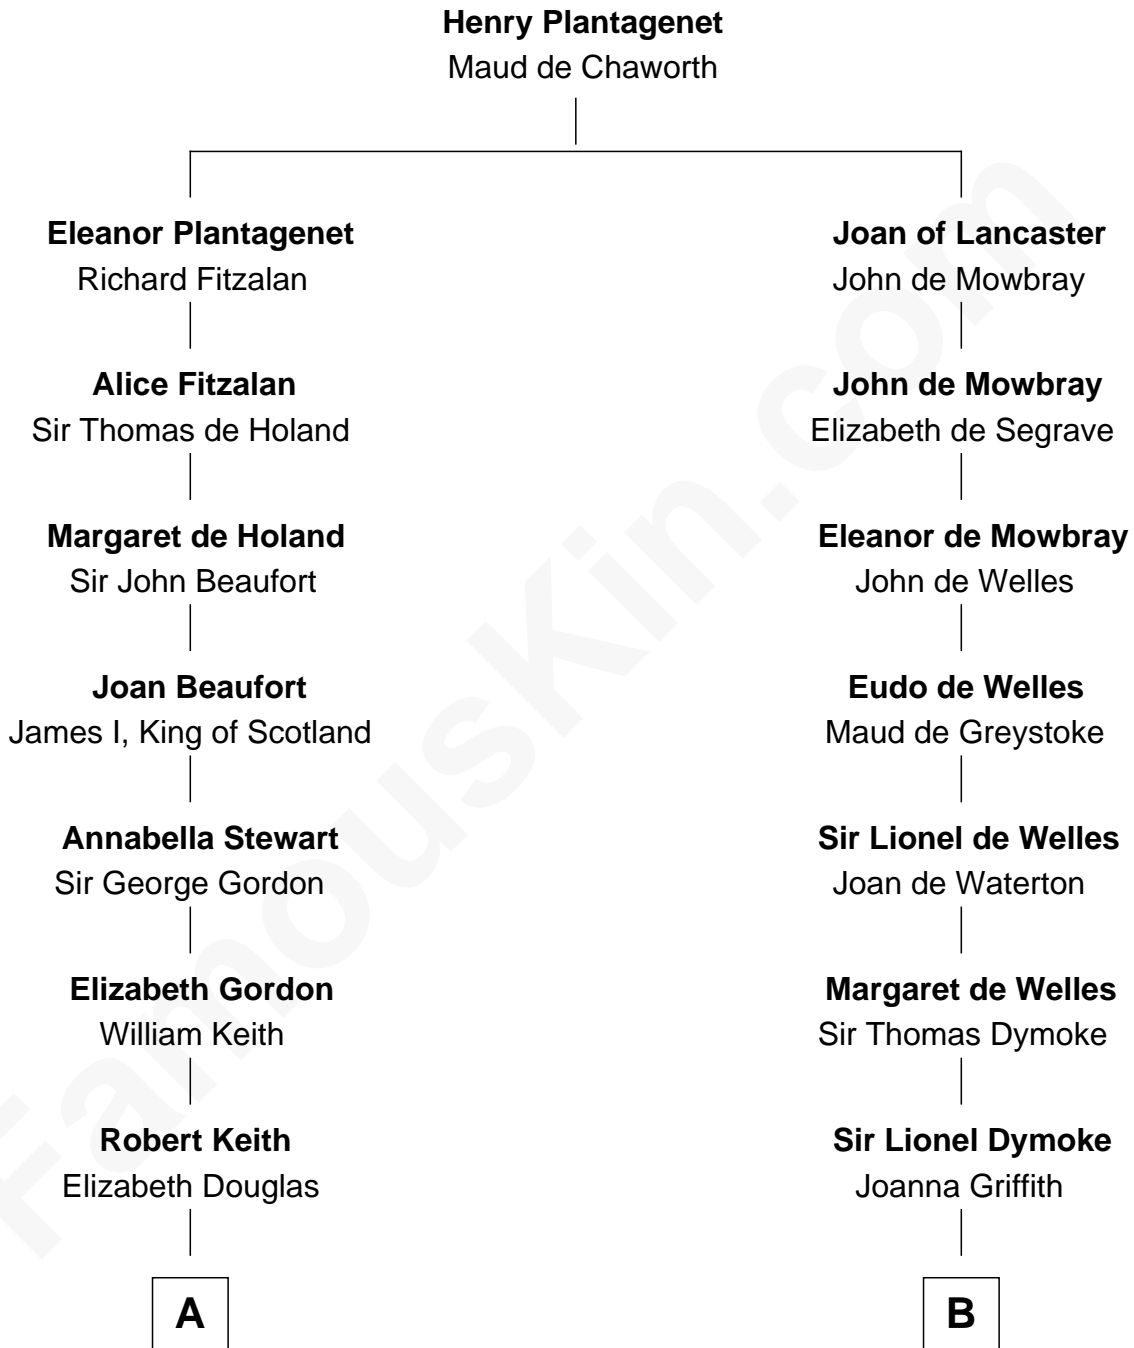

FamousKin.com
Relationship Chart of
Wernher von Braun
Rocket Scientist

19th cousin 2 times removed of
John Fremont Hill
45th Governor of Maine

C

Friederike von Keyserlingk

Gustav von Below

Karl Emil Gustav von Below

Eleonore Melitta Behrend

Marie Eleonore Dorothea von Below

Wernher von Quistorp

Emmy von Quistorp

Magnus von Braun

Wernher von Braun

Rocket Scientist

D

Andrew Pepperrell Leighton

Sarah Catherine Odiorne

Miriam Leighton

William Hill

John Fremont Hill

45th Governor of Maine

FamousKin.com