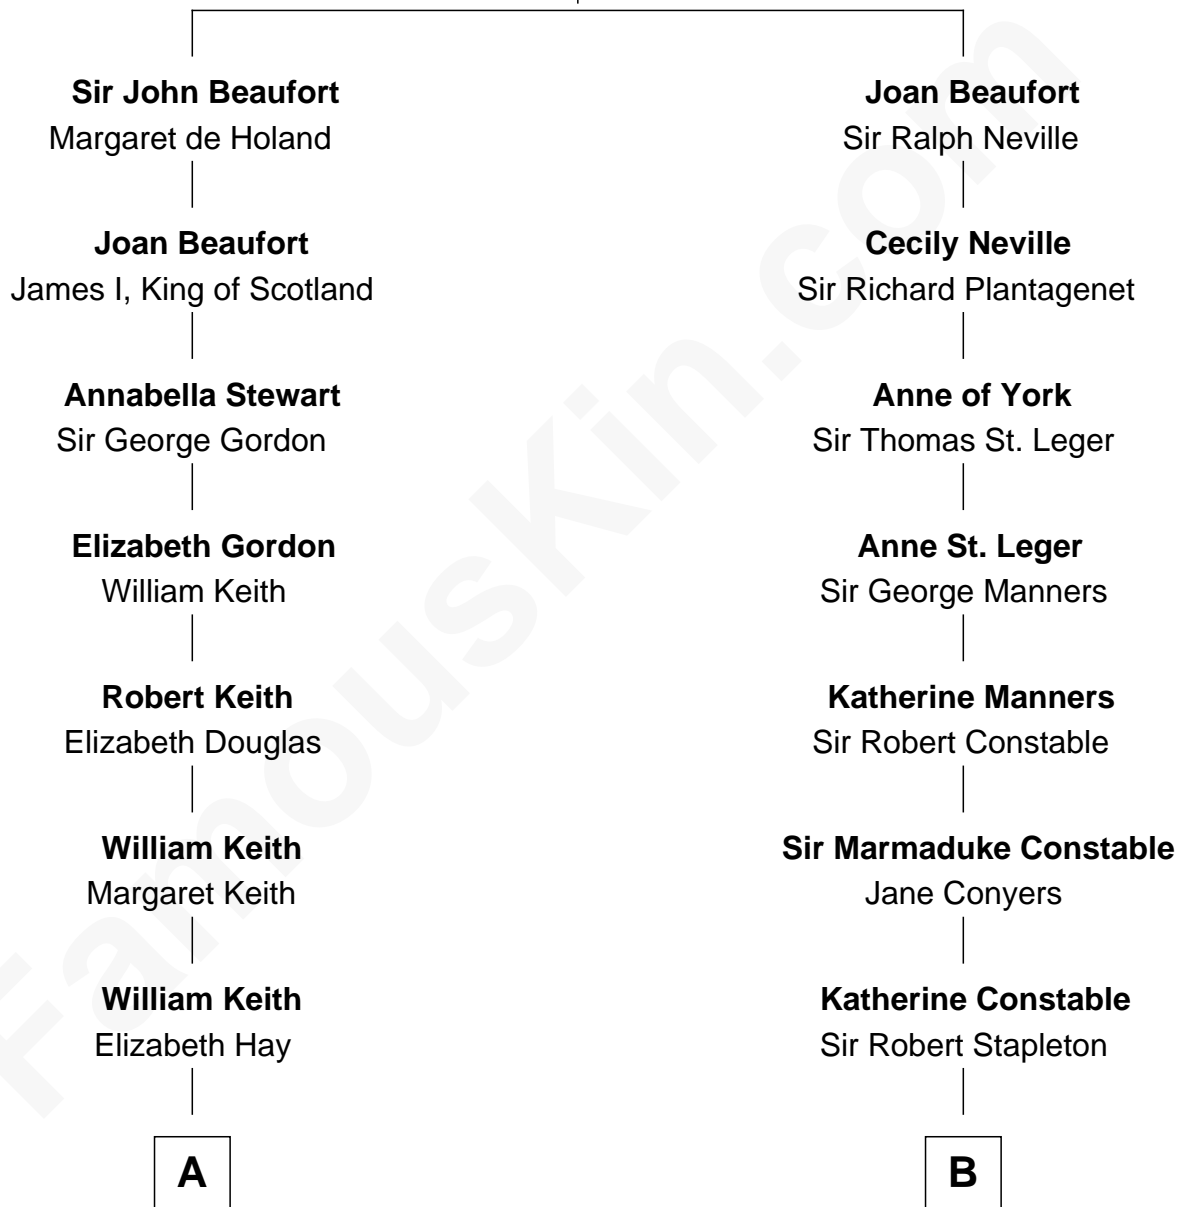

FamousKin.com Relationship Chart of

Wernher von Braun

Rocket Scientist

19th cousin of

Margot Kidder

TV and Movie Actress

John of Gaunt

Katherine Roet

C

Marie Eleonore Dorothea von Below

Wernher von Quistorp

Emmy von Quistorp

Magnus von Braun

Wernher von Braun

Rocket Scientist

D