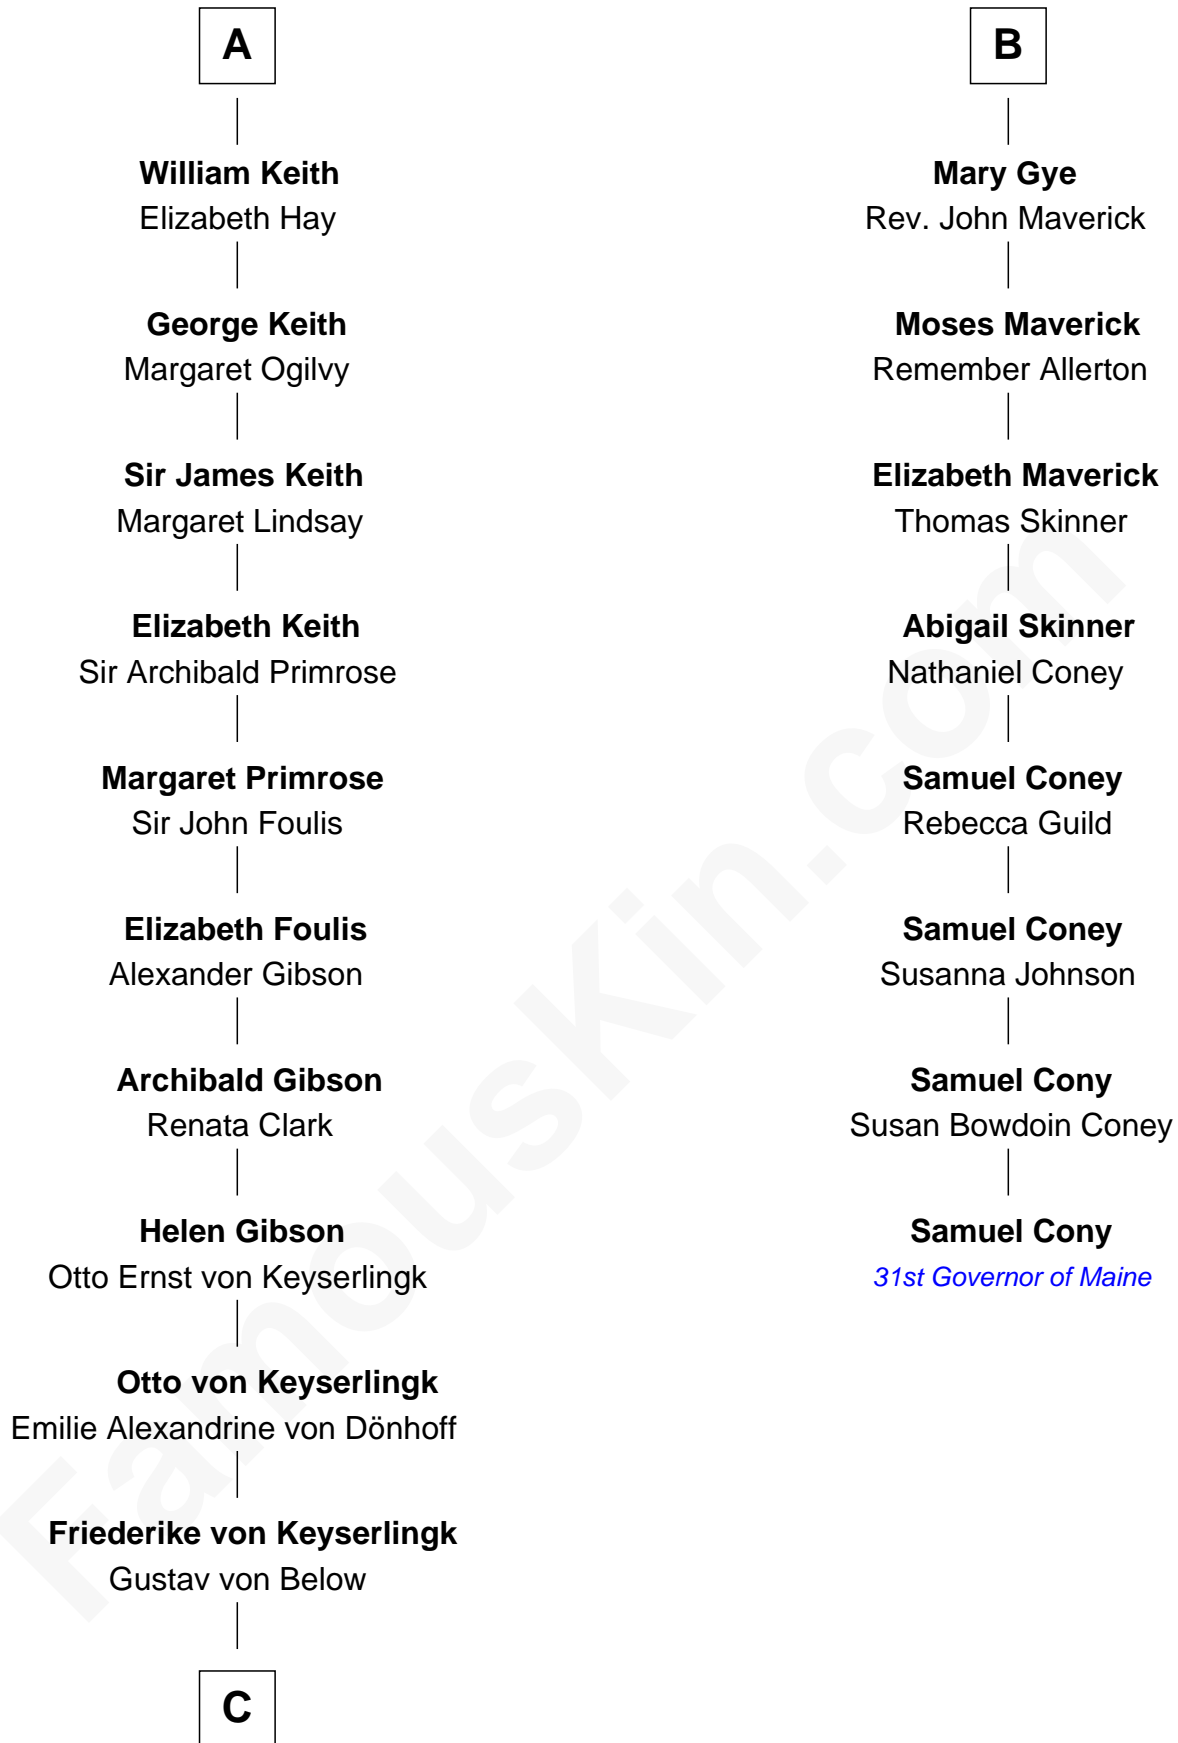

FamousKin.com
Relationship Chart of
Wernher von Braun
Rocket Scientist

14th cousin 6 times removed of
Samuel Cony
31st Governor of Maine

C

—
Karl Emil Gustav von Below

Eleonore Melitta Behrend

—
Marie Eleonore Dorothea von Below

Wernher von Quistorp

—
Emmy von Quistorp

Magnus von Braun

—
Wernher von Braun

Rocket Scientist