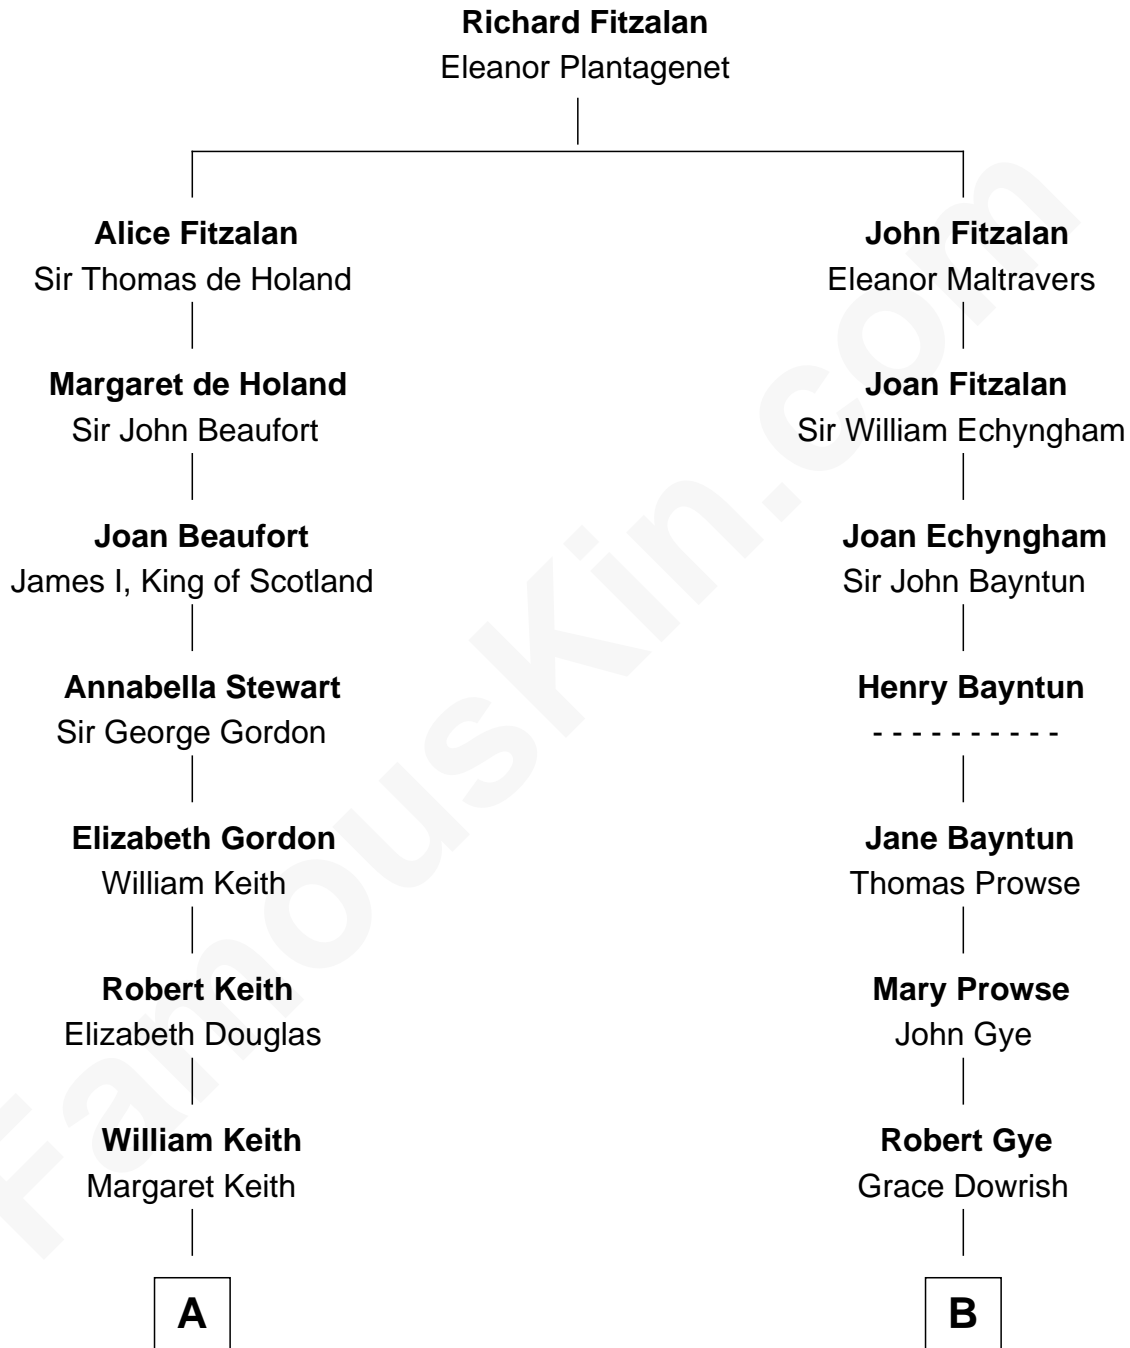

FamousKin.com
Relationship Chart of
Wernher von Braun
Rocket Scientist

14th cousin 6 times removed of
Samuel Cony
31st Governor of Maine

C

—
Karl Emil Gustav von Below

Eleonore Melitta Behrend

—
Marie Eleonore Dorothea von Below

Wernher von Quistorp

—
Emmy von Quistorp

Magnus von Braun

—
Wernher von Braun

Rocket Scientist