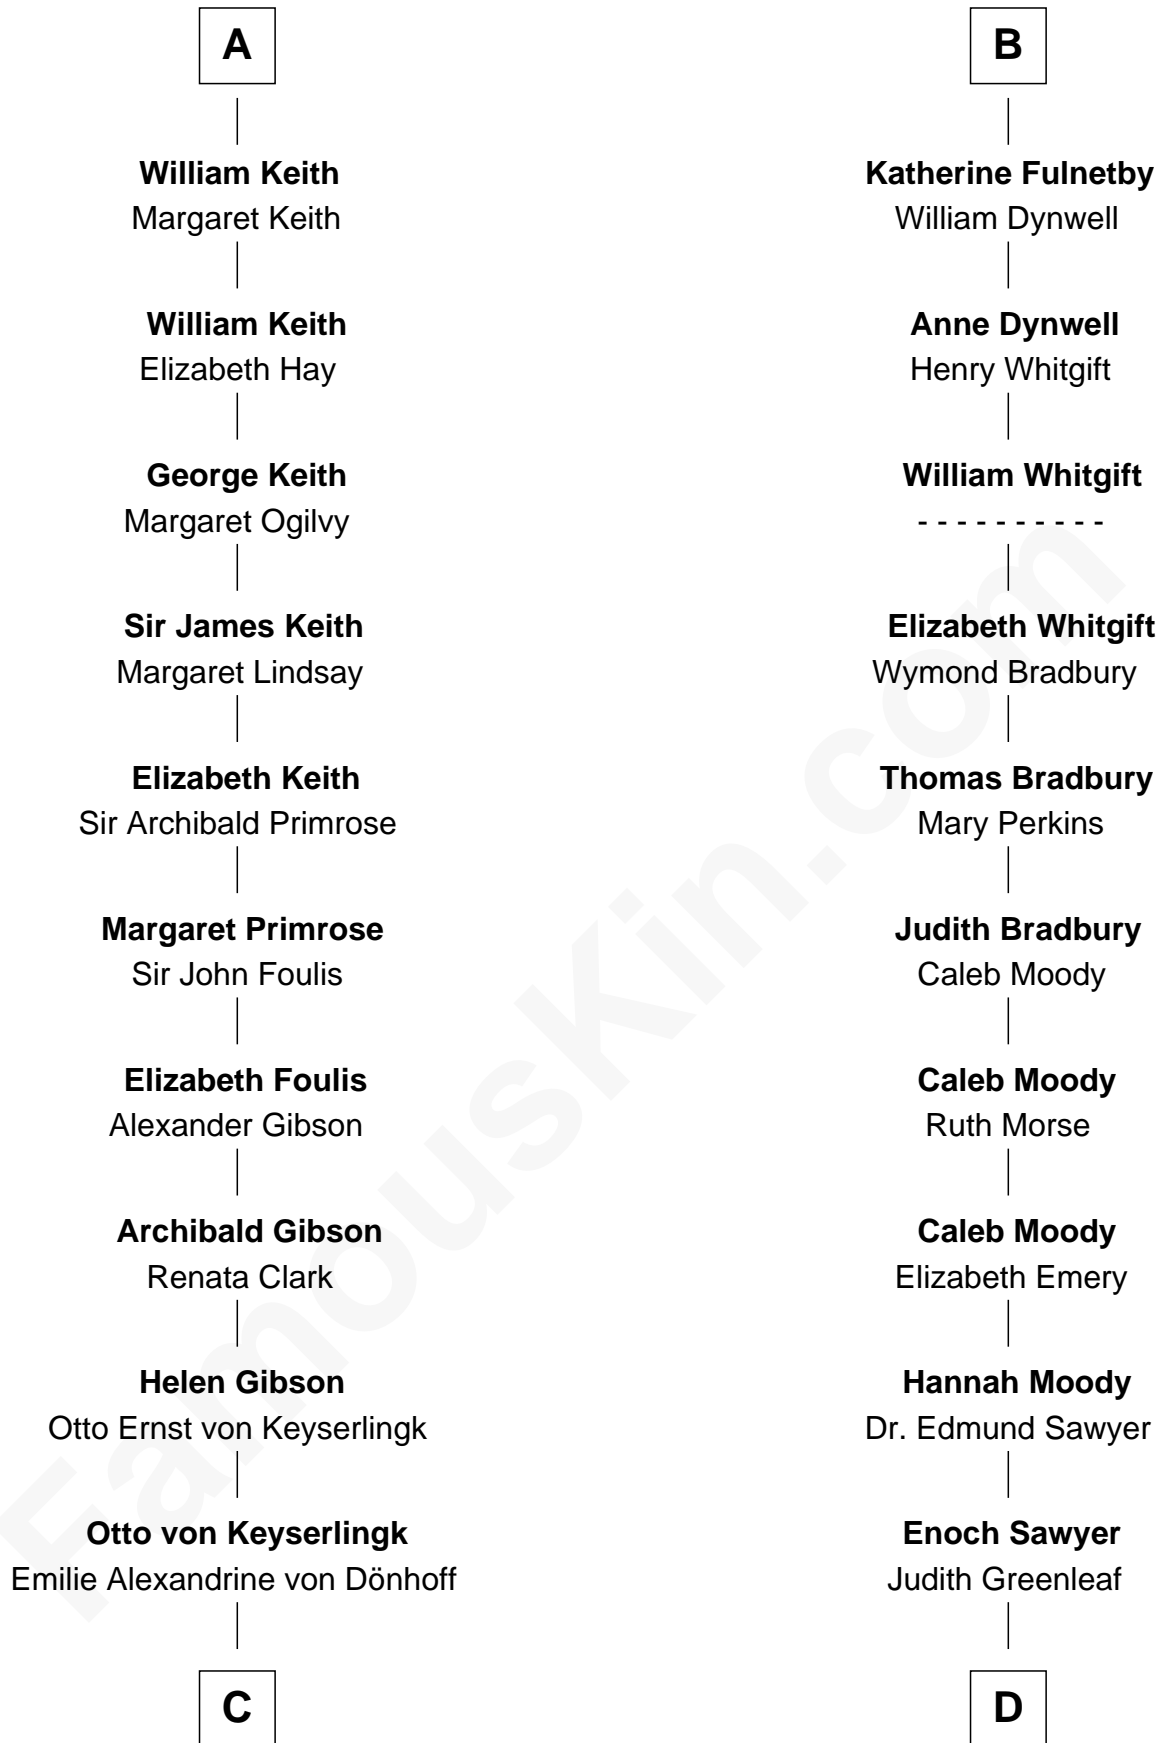

FamousKin.com Relationship Chart of

Wernher von Braun

Rocket Scientist

21st cousin of

Sam Waterston

Stage, TV and Movie Actor

Henry Plantagenet

Maud de Chaworth

C

Friederike von Keyserlingk

Gustav von Below

Karl Emil Gustav von Below

Eleonore Melitta Behrend

Marie Eleonore Dorothea von Below

Wernher von Quistorp

Emmy von Quistorp

Magnus von Braun

Wernher von Braun

Rocket Scientist

D

Anna Greenleaf Sawyer

Amos Atkinson

Edward Atkinson

Mary Caroline Heath

Robert Whitman Atkinson

Ellizabeth Bispham Page

Alice Tucker Atkinson

George Chychele Waterston

Sam Waterston

Stage, TV and Movie Actor