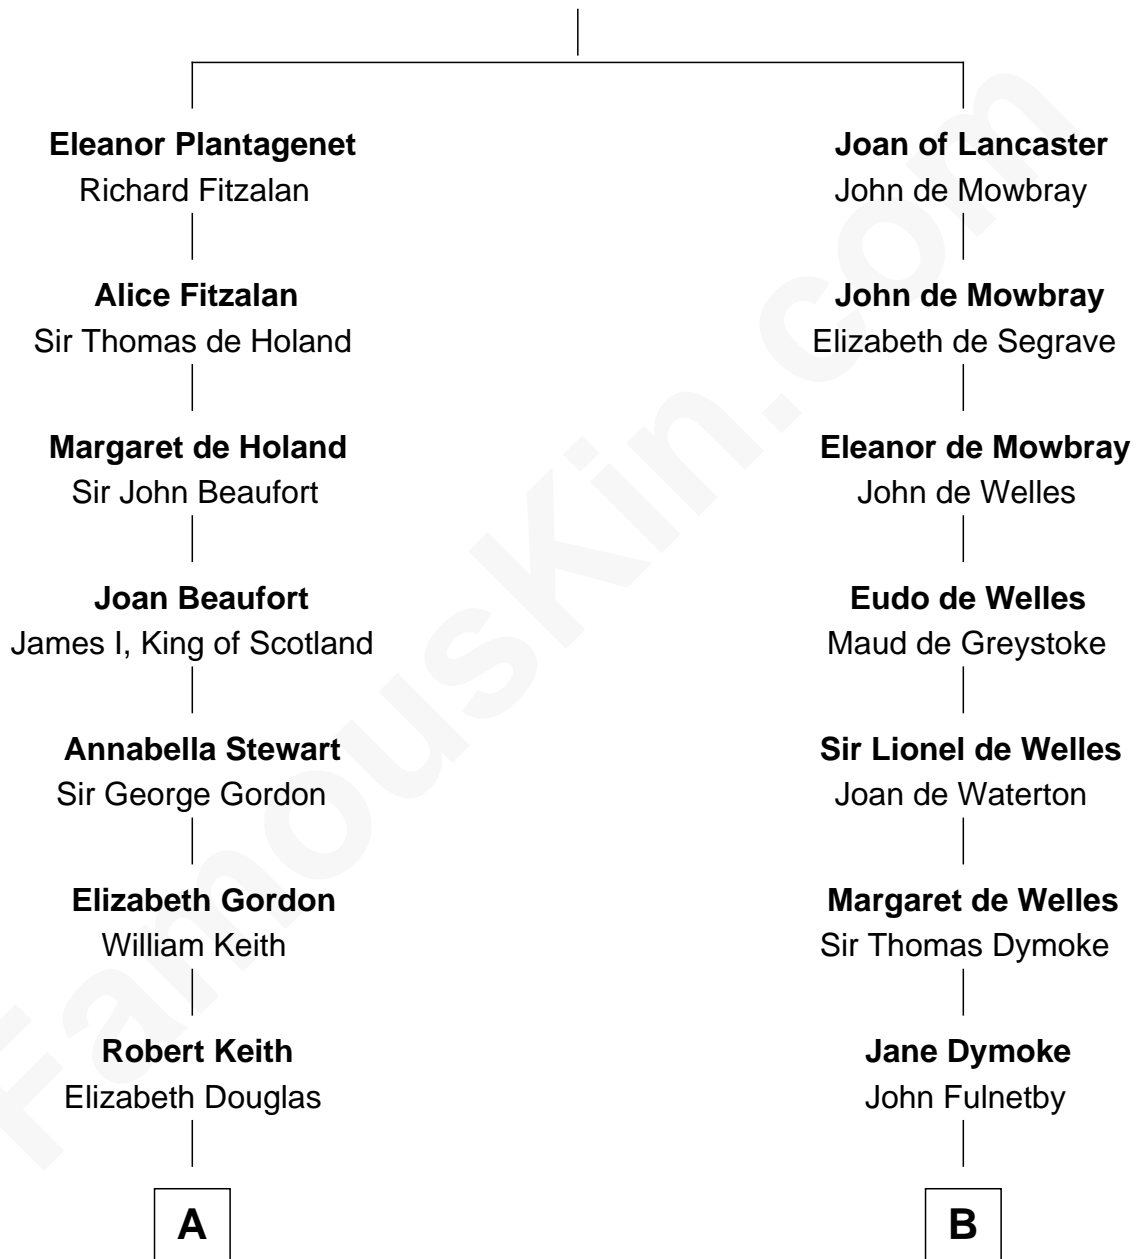

FamousKin.com Relationship Chart of

Wernher von Braun

Rocket Scientist

21st cousin of

Sam Waterston

Stage, TV and Movie Actor

Henry Plantagenet

Maud de Chaworth

C

Friederike von Keyserlingk

Gustav von Below

Karl Emil Gustav von Below

Eleonore Melitta Behrend

Marie Eleonore Dorothea von Below

Wernher von Quistorp

Emmy von Quistorp

Magnus von Braun

Wernher von Braun

Rocket Scientist

D

Anna Greenleaf Sawyer

Amos Atkinson

Edward Atkinson

Mary Caroline Heath

Robert Whitman Atkinson

Ellizabeth Bispham Page

Alice Tucker Atkinson

George Chychele Waterston

Sam Waterston

Stage, TV and Movie Actor