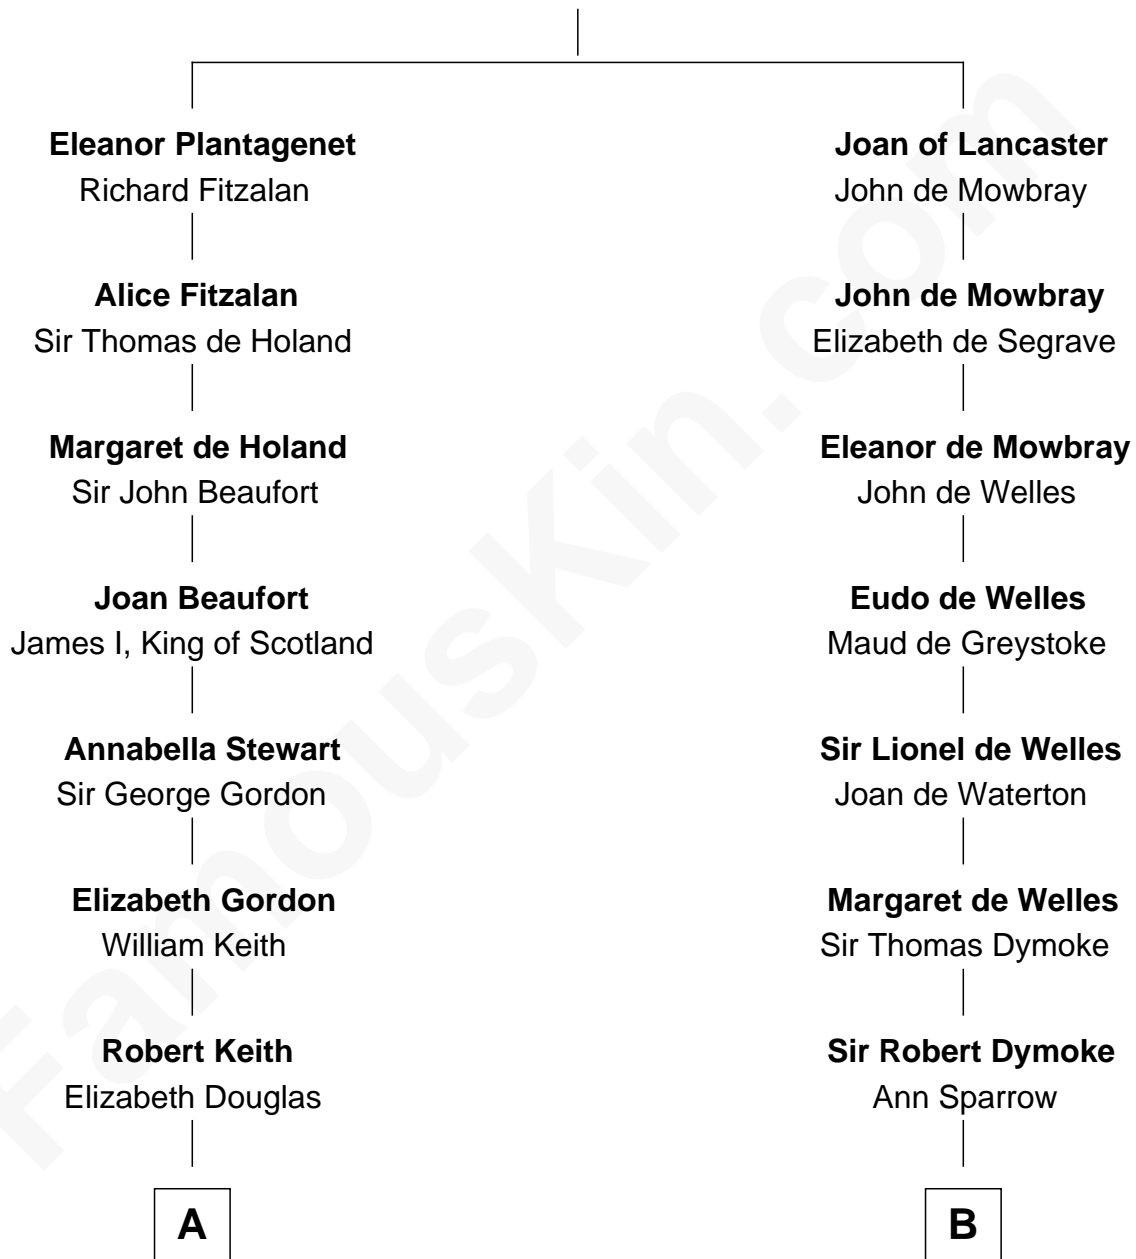

FamousKin.com Relationship Chart of

Wernher von Braun

Rocket Scientist

21st cousin of

Douglas Trumbull

Film Special Effects Pioneer

Henry Plantagenet

Maud de Chaworth

C

Friederike von Keyserlingk

Gustav von Below

Karl Emil Gustav von Below

Eleonore Melitta Behrend

Marie Eleonore Dorothea von Below

Wernher von Quistorp

Emmy von Quistorp

Magnus von Braun

Wernher von Braun

Rocket Scientist

D

Virginia Ann Mildred Thomas

Walter Bowdoin Trumbull

Robert Morris Wilton Trumbull

Emily Shurtleff