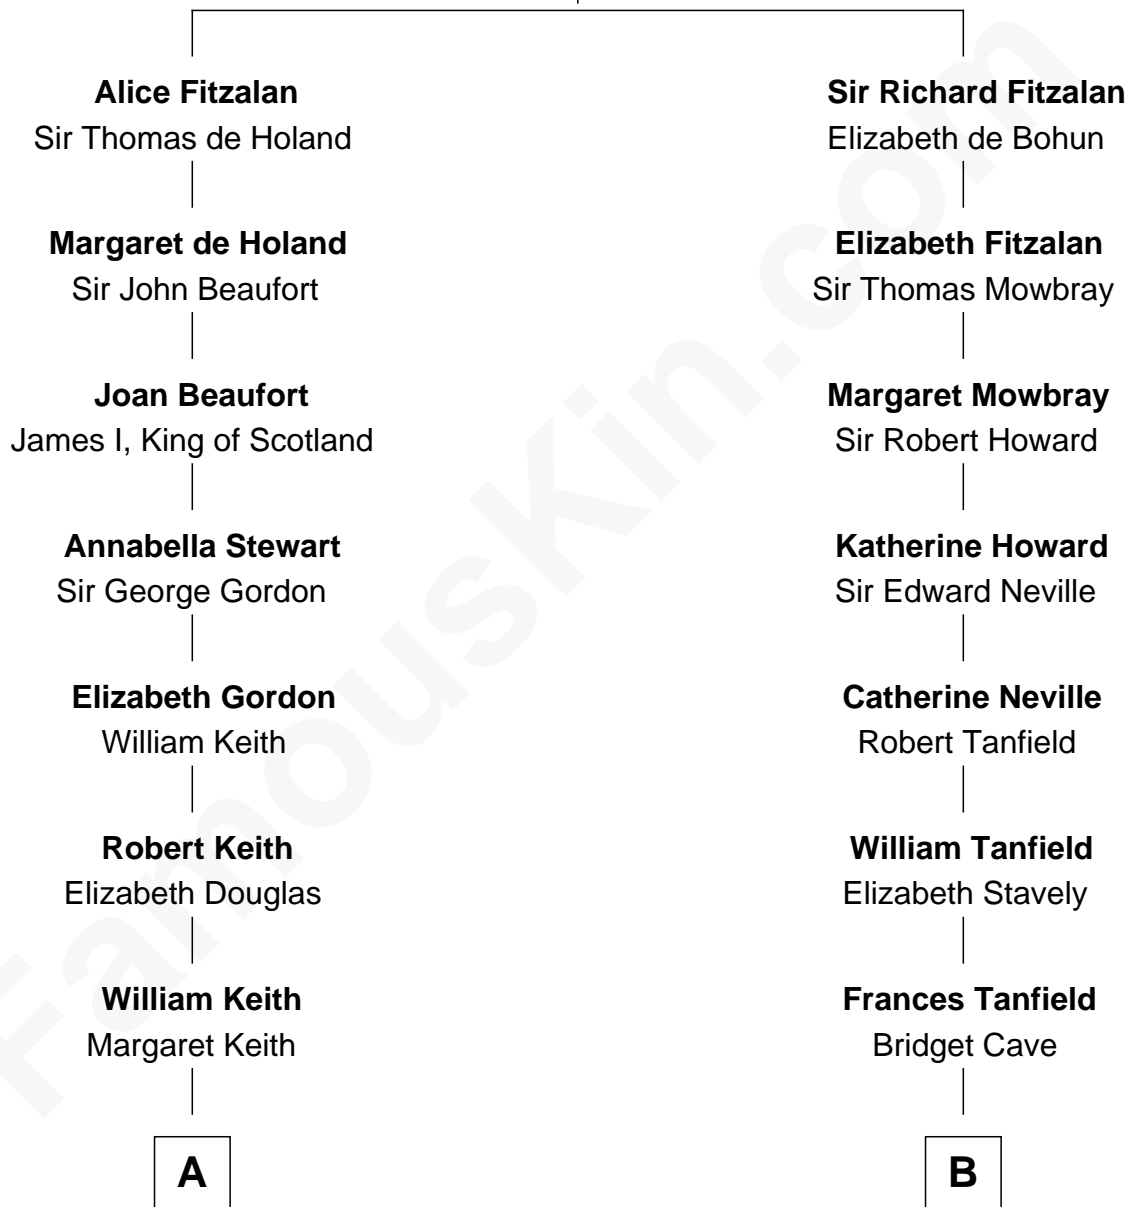

FamousKin.com Relationship Chart of

Wernher von Braun

Rocket Scientist

20th cousin of

Douglas Trumbull

Film Special Effects Pioneer

Richard Fitzalan
Eleanor Plantagenet

C

Karl Emil Gustav von Below

Eleonore Melitta Behrend

Marie Eleonore Dorothea von Below

Wernher von Quistorp

Emmy von Quistorp

Magnus von Braun

Wernher von Braun

Rocket Scientist

D

Robert Morris Wilton Trumbull

Emily Shurtleff

Morris Kinnard Trumbull

Alice G. Greer

Donald Edmond Trumbull

Marcia Hunt

Douglas Trumbull