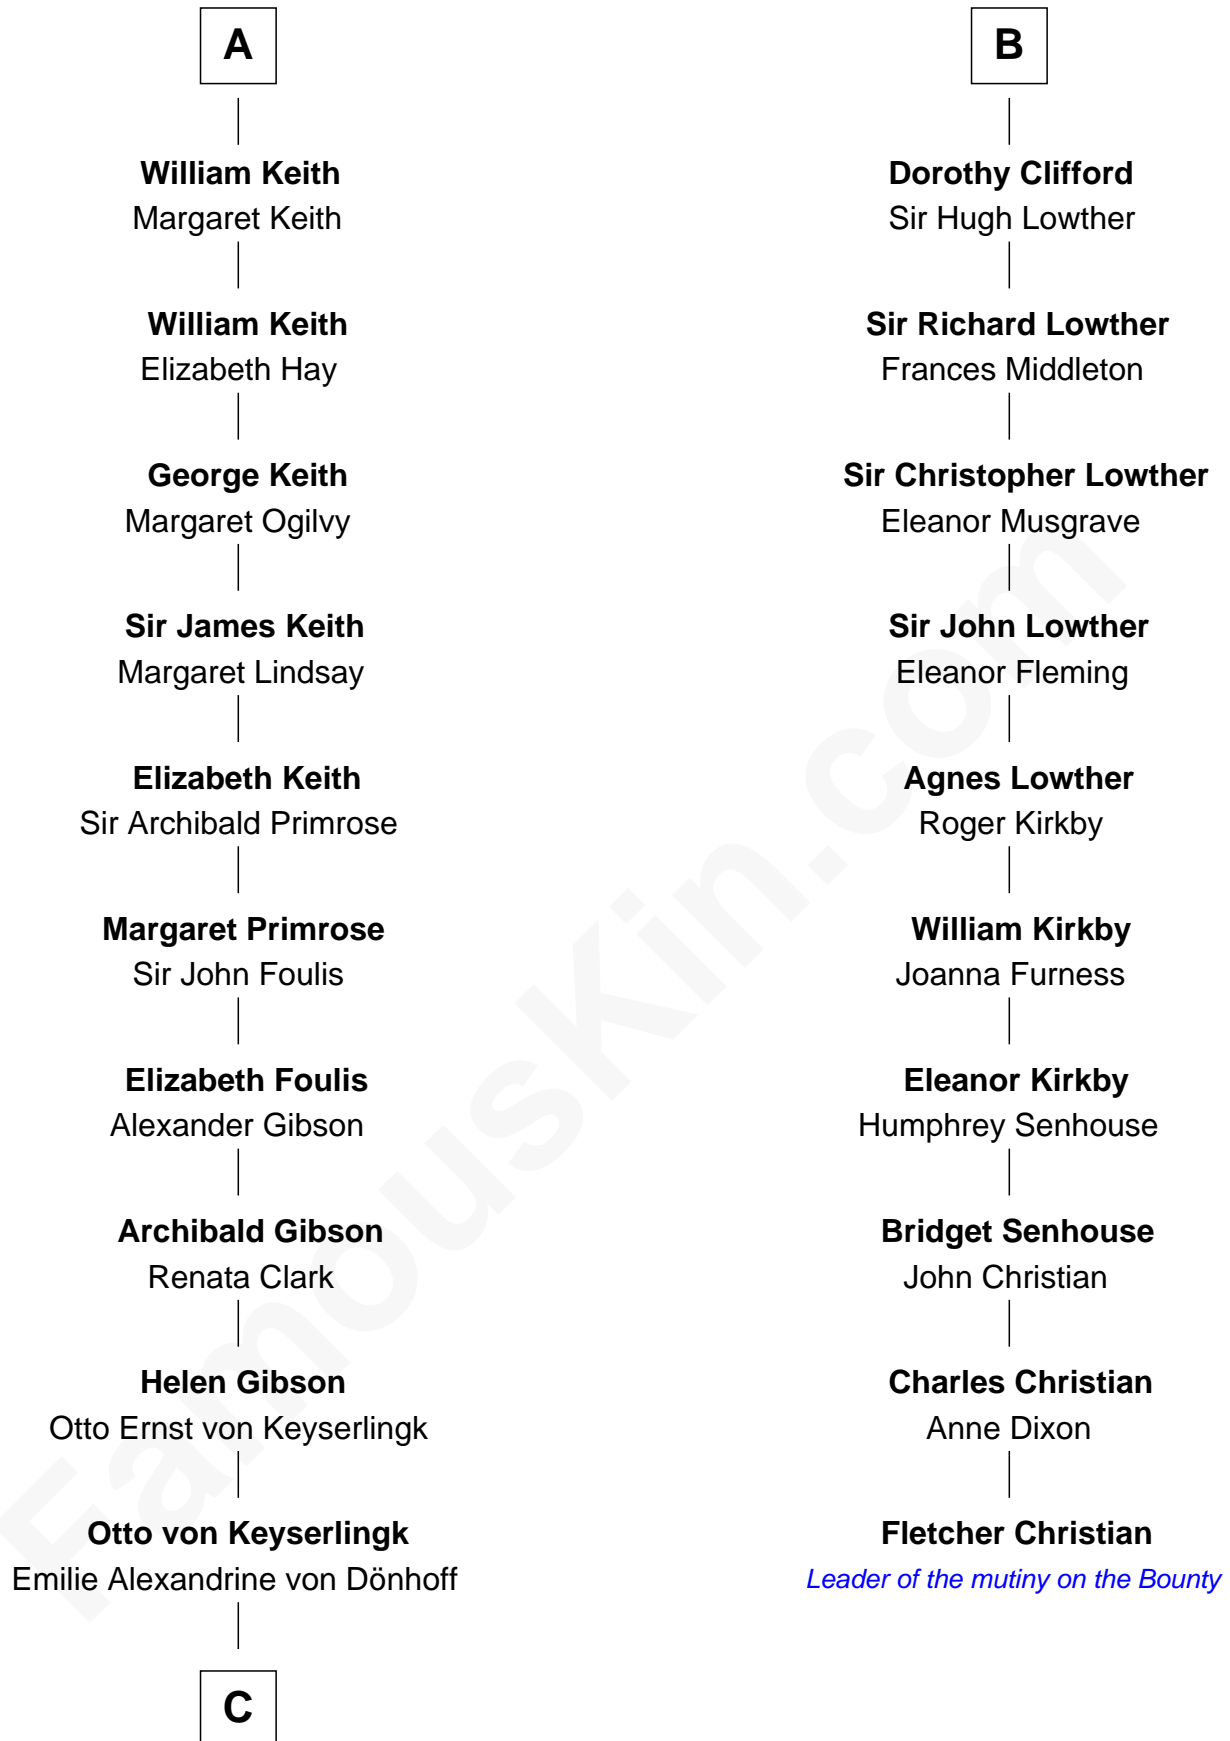

FamousKin.com
Relationship Chart of
Wernher von Braun
Rocket Scientist

16th cousin 5 times removed of

Fletcher Christian
Leader of the mutiny on the Bounty

C

Friederike von Keyserlingk

Gustav von Below

Karl Emil Gustav von Below

Eleonore Melitta Behrend

Marie Eleonore Dorothea von Below

Wernher von Quistorp

Emmy von Quistorp

Magnus von Braun

Wernher von Braun

Rocket Scientist

FamousKin.com