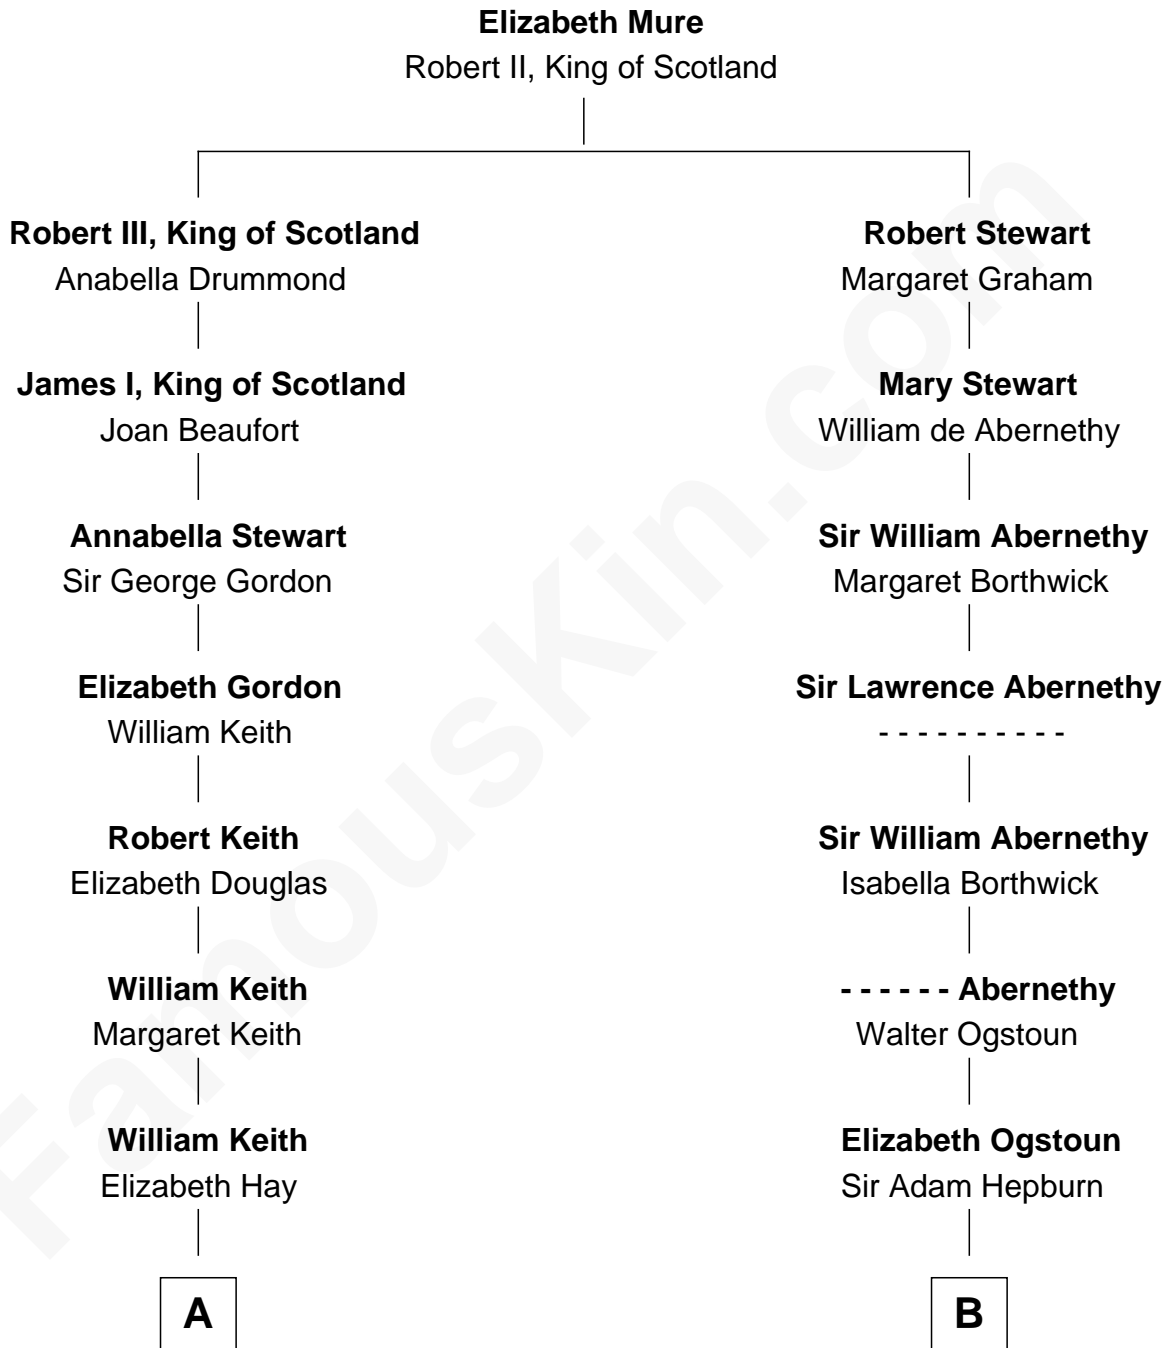

FamousKin.com
Relationship Chart of
Wernher von Braun
Rocket Scientist

19th cousin 2 times removed of
David Crosby
Singer and Songwriter

C

Marie Eleonore Dorothea von Below

Wernher von Quistorp

Emmy von Quistorp

Magnus von Braun

Wernher von Braun

Rocket Scientist

D

Col. Henry Bell Van Rensselaer

Elizabeth Ray King

Katharine Van Rensselaer

Dr. Francis C. Delafield

Julia Floyd Delafield

Frederic Van Schoonhoven Crosby

Floyd Delafield Crosby

Aliph Van Corlandt Whitehead

David Crosby

Singer and Songwriter