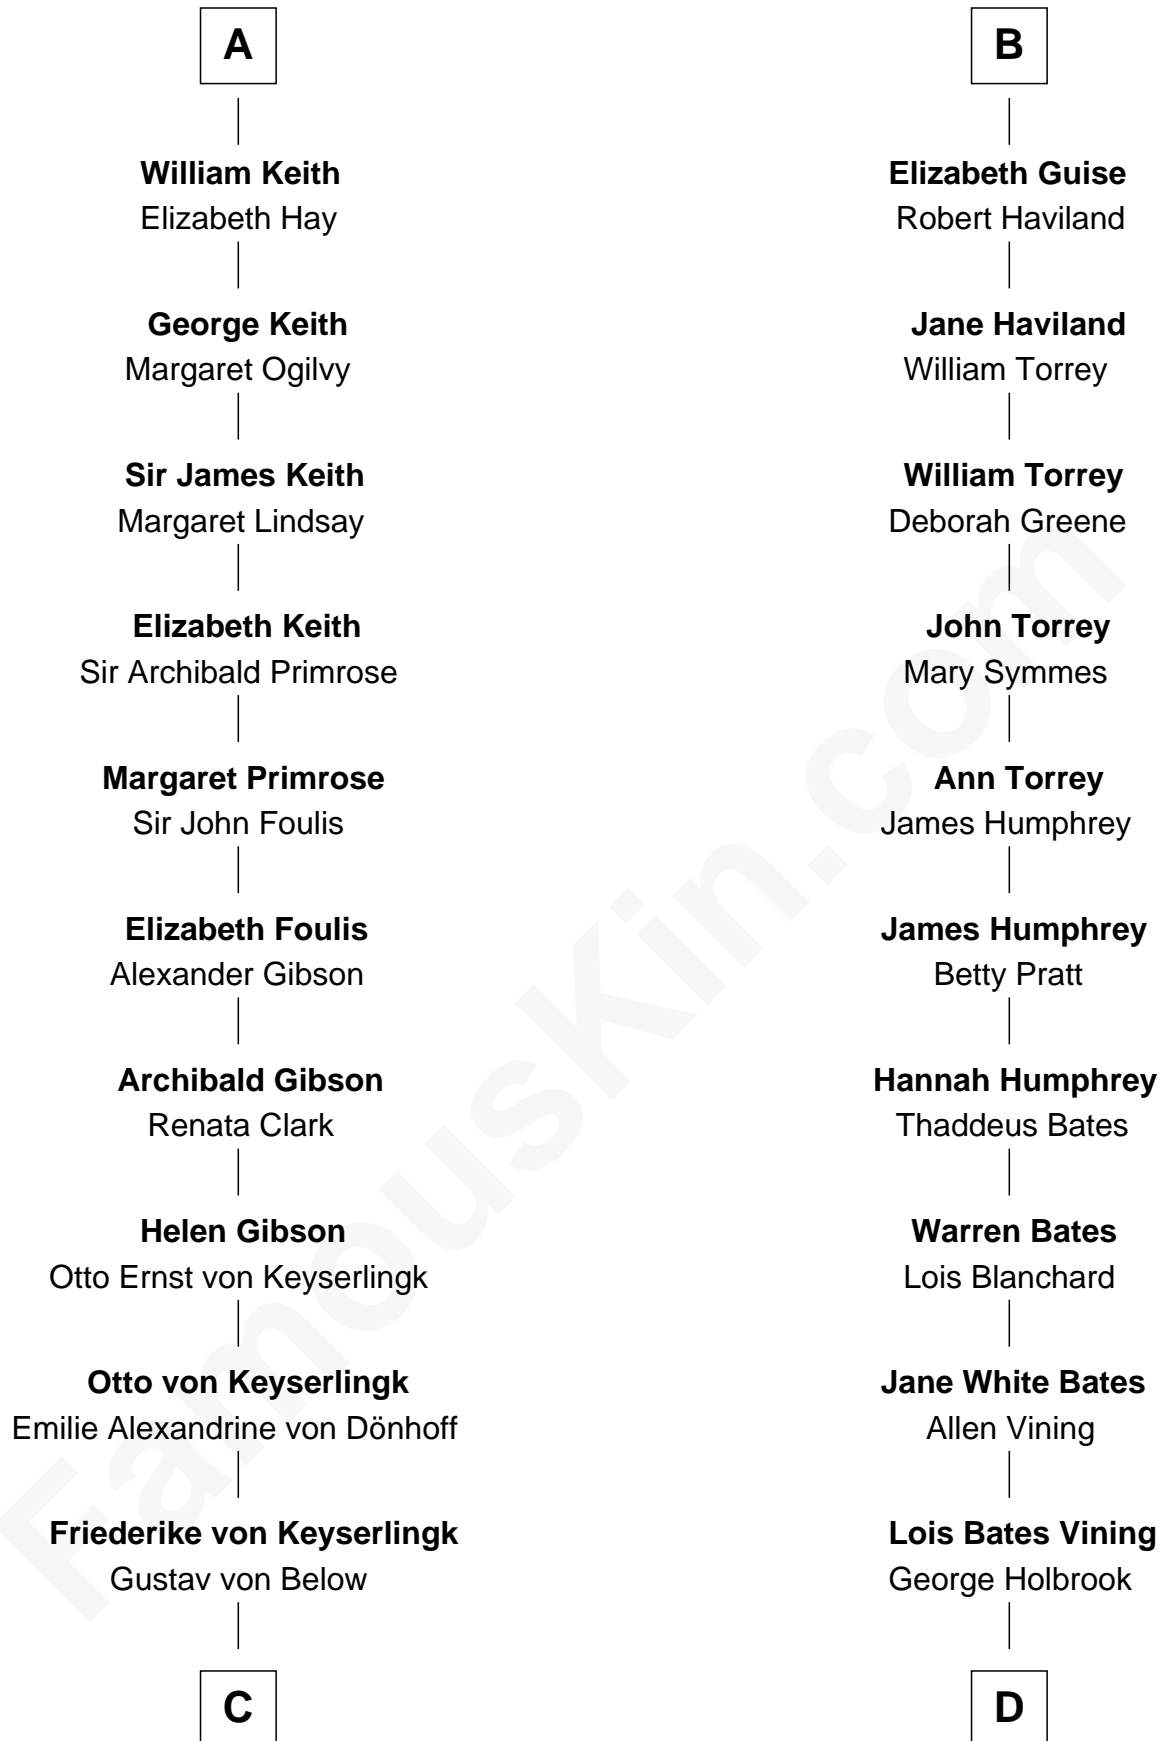

FamousKin.com
Relationship Chart of
Wernher von Braun
Rocket Scientist

19th cousin 1 time removed of
Hal Holbrook
TV and Movie Actor

C

Karl Emil Gustav von Below

Eleonore Melitta Behrend

Marie Eleonore Dorothea von Below

Wernher von Quistorp

Emmy von Quistorp

Magnus von Braun

Wernher von Braun

Rocket Scientist

D

Allen Vining Holbrook

Minnie Alberta Rowe