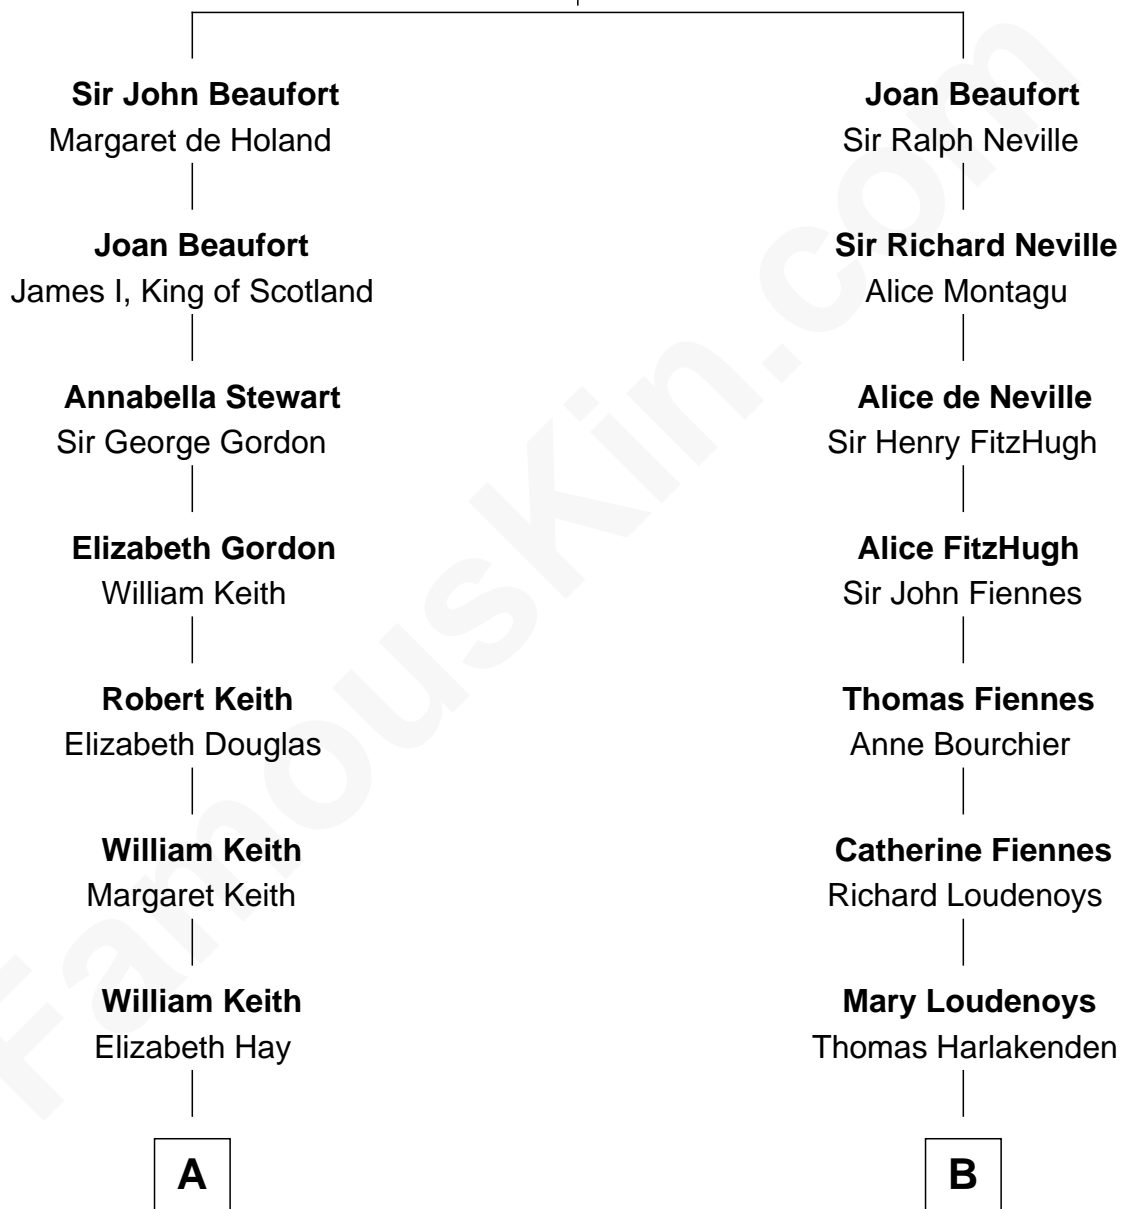

FamousKin.com Relationship Chart of

Wernher von Braun

Rocket Scientist

19th cousin of

Ali Wentworth

TV Actress and Comedienne

John of Gaunt

Katherine Roet

C

Marie Eleonore Dorothea von Below

Wernher von Quistorp

Emmy von Quistorp

Magnus von Braun

Wernher von Braun

Rocket Scientist

D