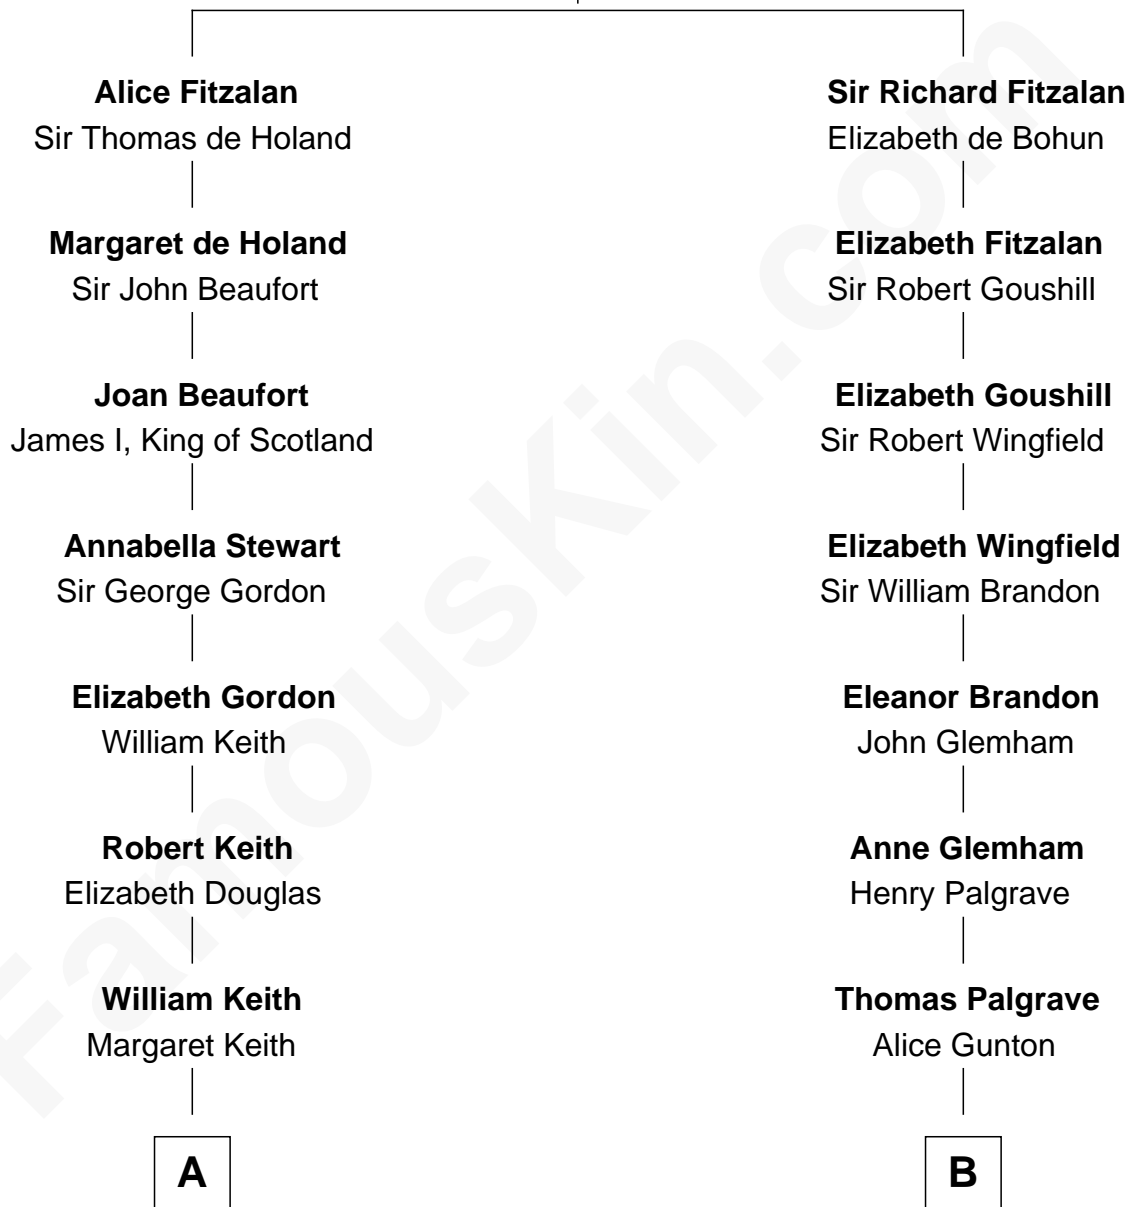

FamousKin.com Relationship Chart of

Wernher von Braun

Rocket Scientist

20th cousin of

Paul Walker

TV and Movie Actor

Richard Fitzalan
Eleanor Plantagenet

C

Karl Emil Gustav von Below

Eleonore Melitta Behrend

Marie Eleonore Dorothea von Below

Wernher von Quistorp

Emmy von Quistorp

Magnus von Braun

Wernher von Braun

Rocket Scientist