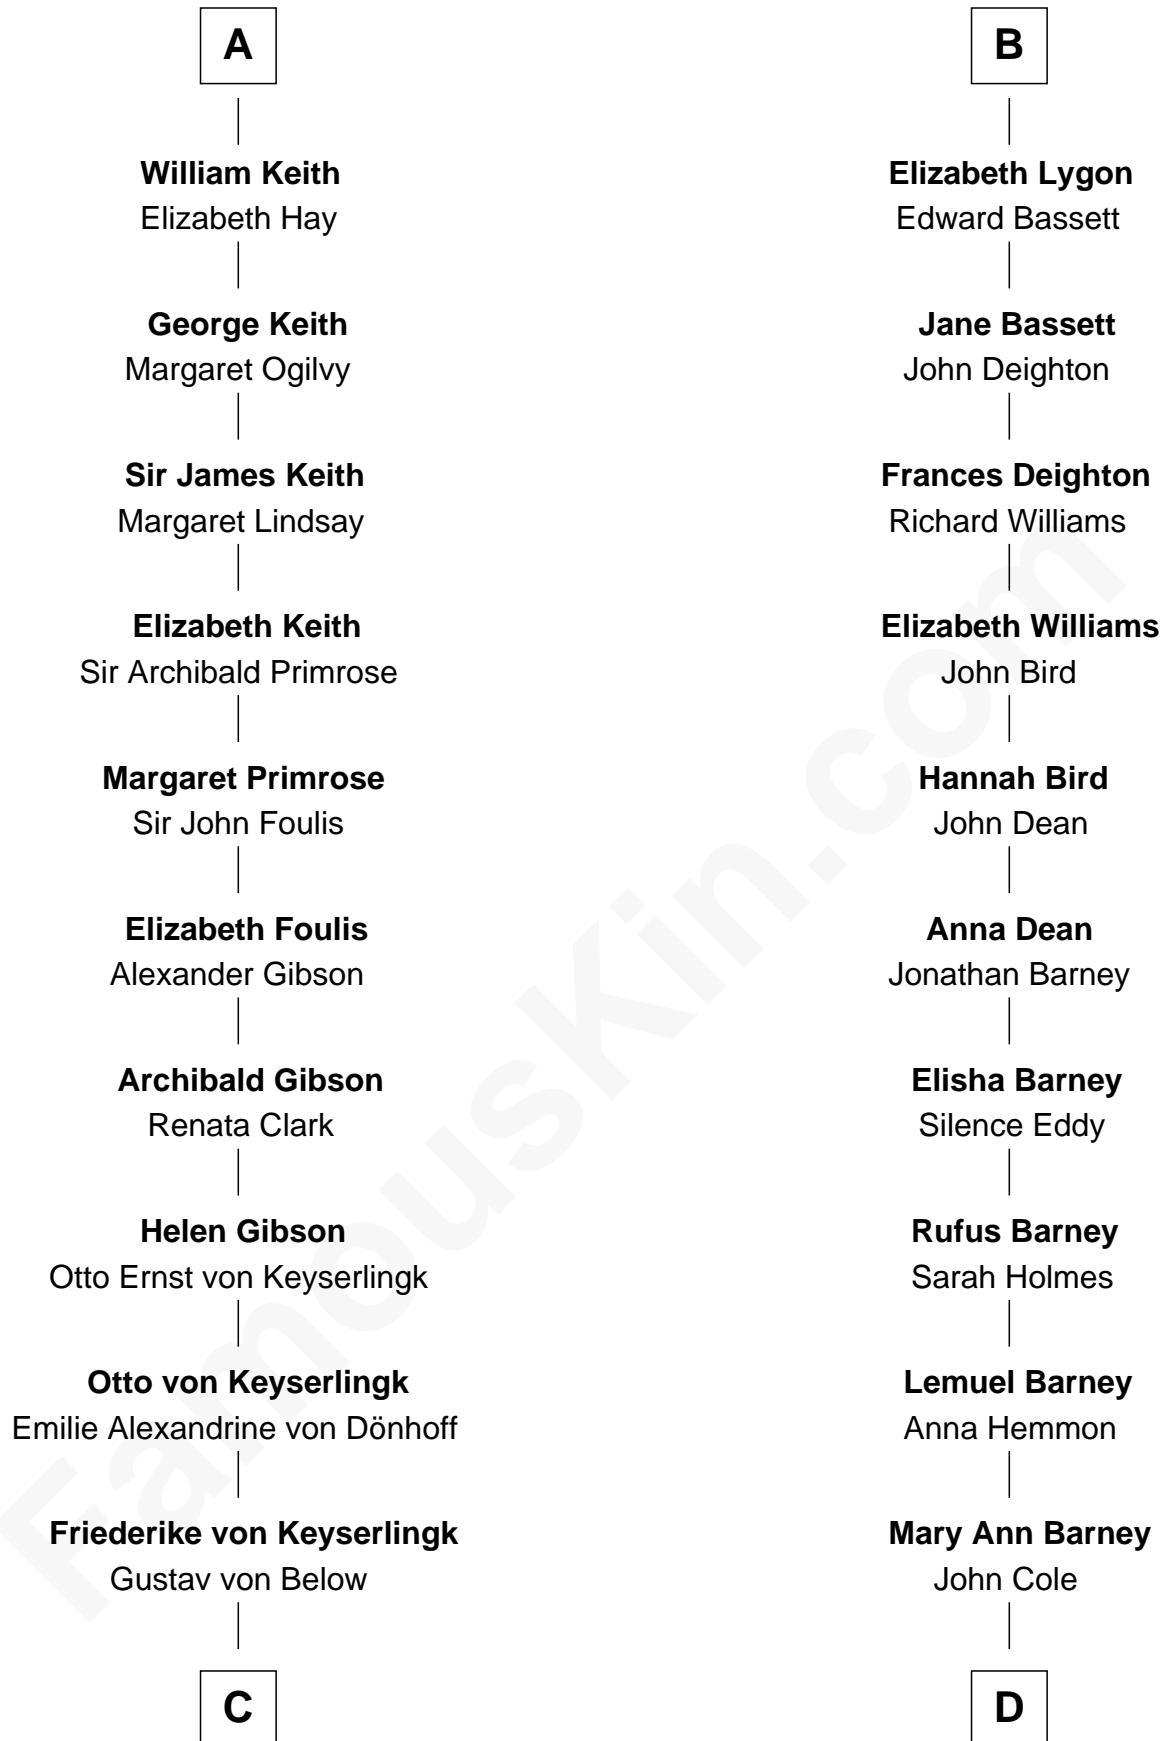

FamousKin.com
Relationship Chart of
Wernher von Braun
Rocket Scientist

20th cousin 1 time removed of
Michael Lookinland
TV Actor

C

Karl Emil Gustav von Below

Eleonore Melitta Behrend

Marie Eleonore Dorothea von Below

Wernher von Quistorp

Emmy von Quistorp

Magnus von Braun

Wernher von Braun

Rocket Scientist

D

Rufus Lemuel Cole

Matilda M. Hall