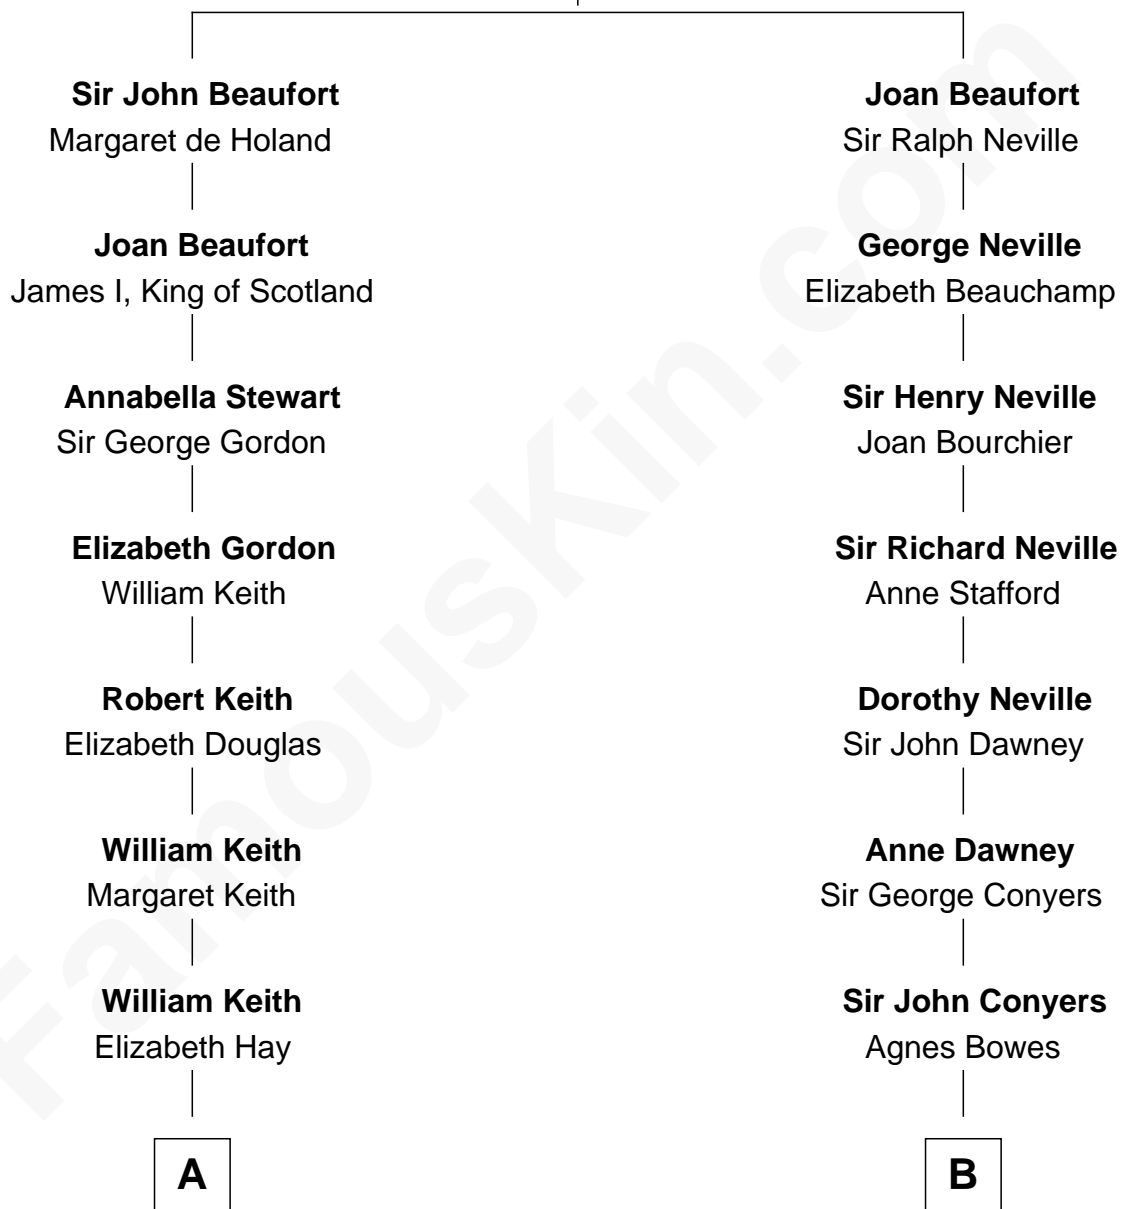

FamousKin.com Relationship Chart of

Wernher von Braun

Rocket Scientist

19th cousin of

Parker Stevenson

TV and Movie Actor

John of Gaunt

Katherine Roet

C

Marie Eleonore Dorothea von Below

Wernher von Quistorp

Emmy von Quistorp

Magnus von Braun

Wernher von Braun

Rocket Scientist

D