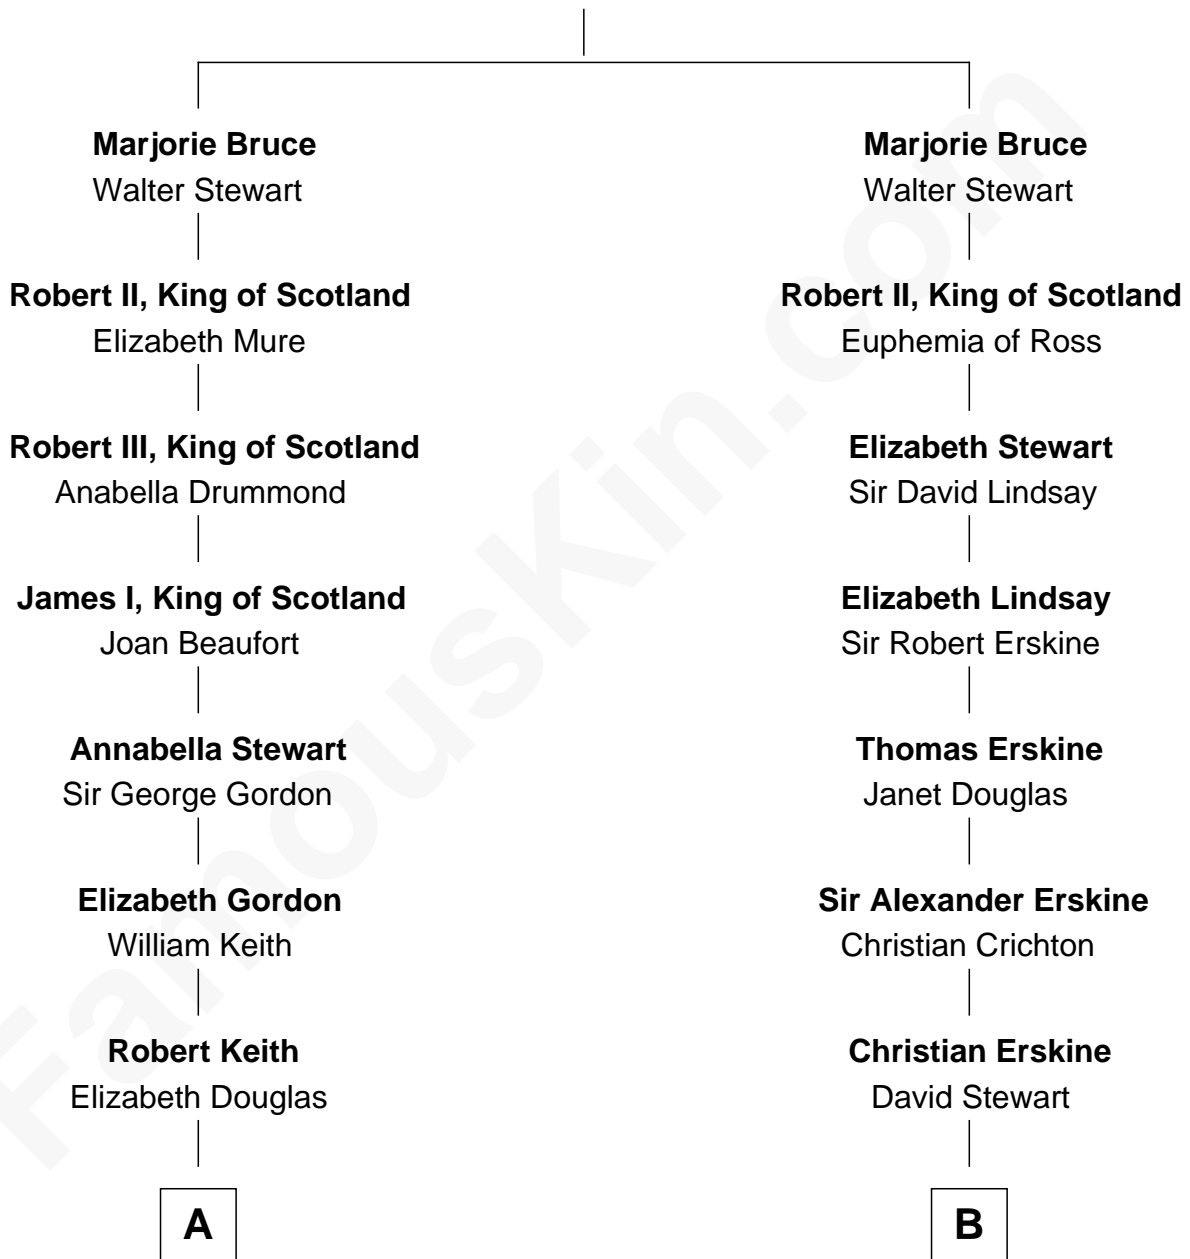

FamousKin.com
Relationship Chart of
Wernher von Braun
Rocket Scientist

15th cousin 6 times removed of
General Hugh Mercer
American Revolution

Robert I, King of Scotland
 Isabella of Mar

C

—
Friederike von Keyserlingk

Gustav von Below

—
Karl Emil Gustav von Below

Eleonore Melitta Behrend

—
Marie Eleonore Dorothea von Below

Wernher von Quistorp

—
Emmy von Quistorp

Magnus von Braun

—
Wernher von Braun

Rocket Scientist